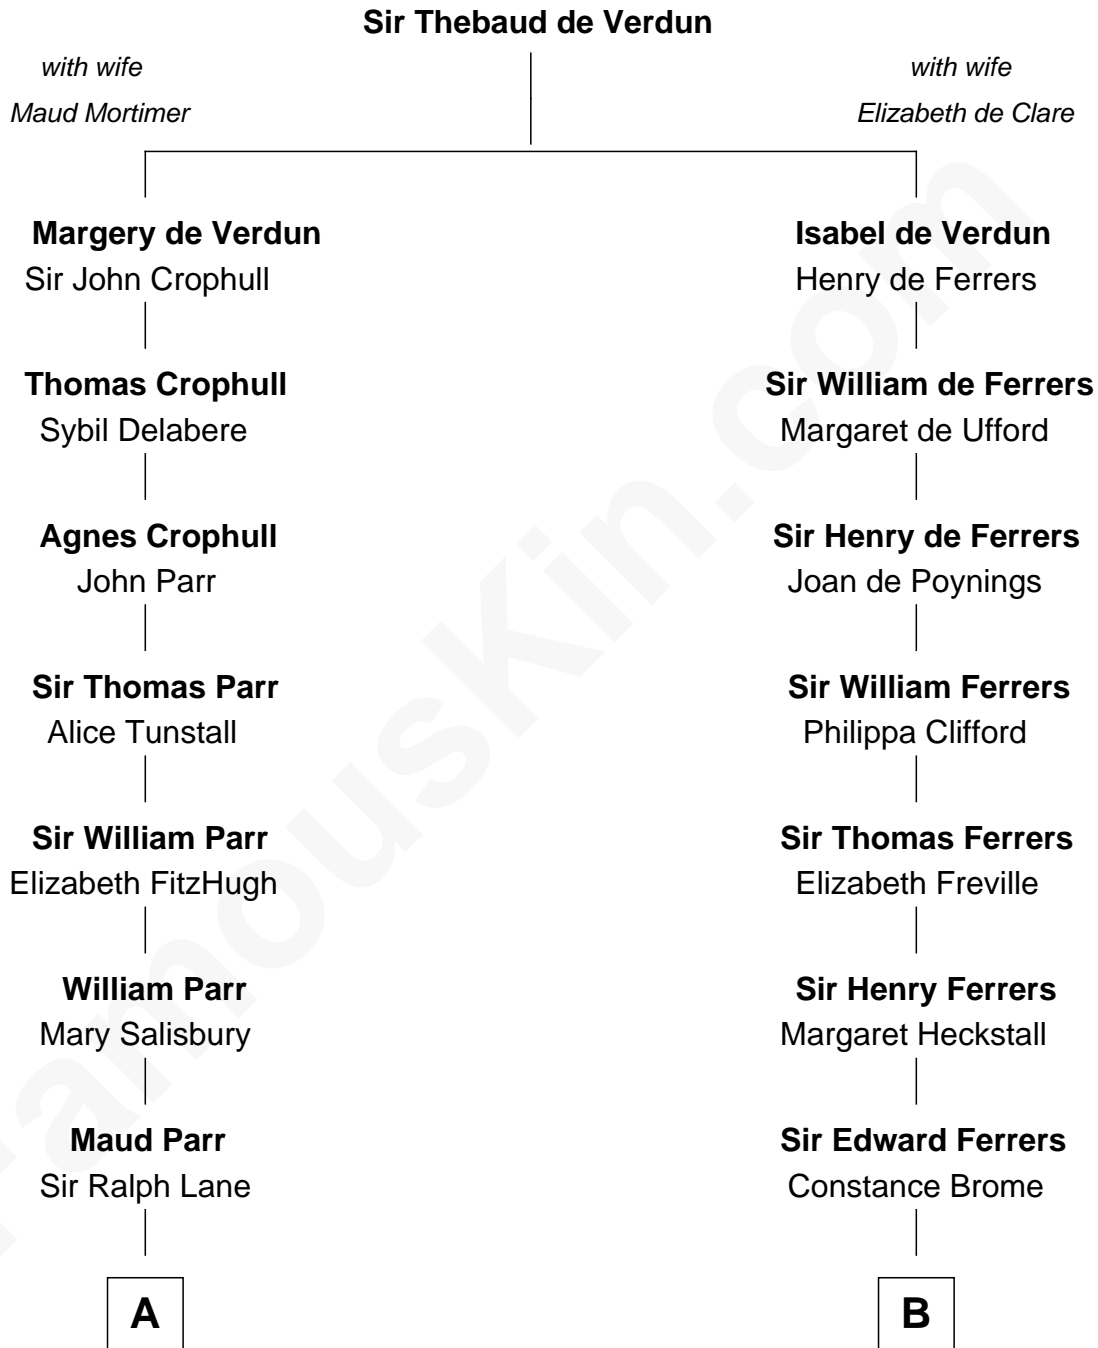

FamousKin.com Relationship Chart of

Guy Ritchie

British Filmmaker

10th cousin 11 times removed of

Edmund Waller

English Poet and Politician

C

—
Frederica Crofton

Hubert McLaughlin

—
Vivian Guy Ouseley McLaughlin

Edith Jane Martineau

—
Doris Margaretta McLaughlin

Stuart John Ritchie

—
John Vivian Ritchie

Amber Mary Parkinson

—
Guy Ritchie