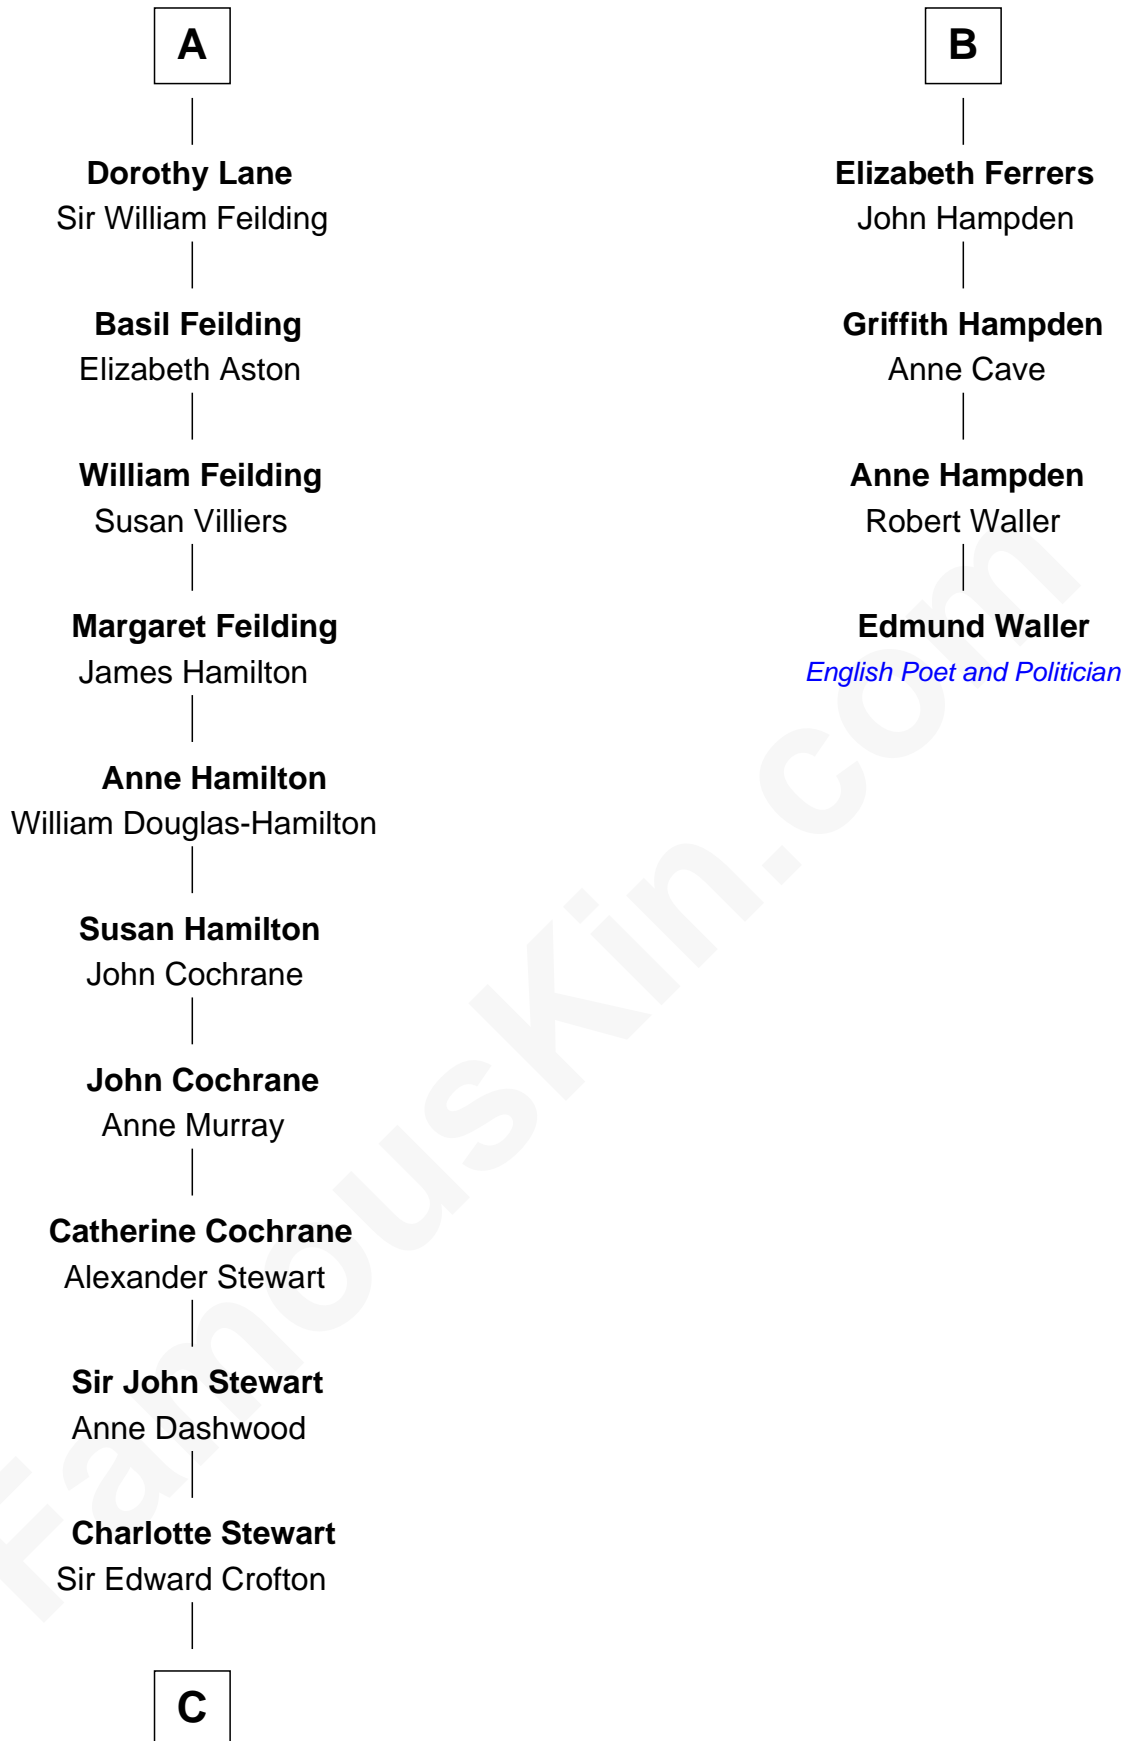

FamousKin.com Relationship Chart of

Guy Ritchie

British Filmmaker

10th cousin 11 times removed of

Edmund Waller

English Poet and Politician

C

—
Frederica Crofton

Hubert McLaughlin

—
Vivian Guy Ouseley McLaughlin

Edith Jane Martineau

—
Doris Margaretta McLaughlin

Stuart John Ritchie

—
John Vivian Ritchie

Amber Mary Parkinson

—
Guy Ritchie