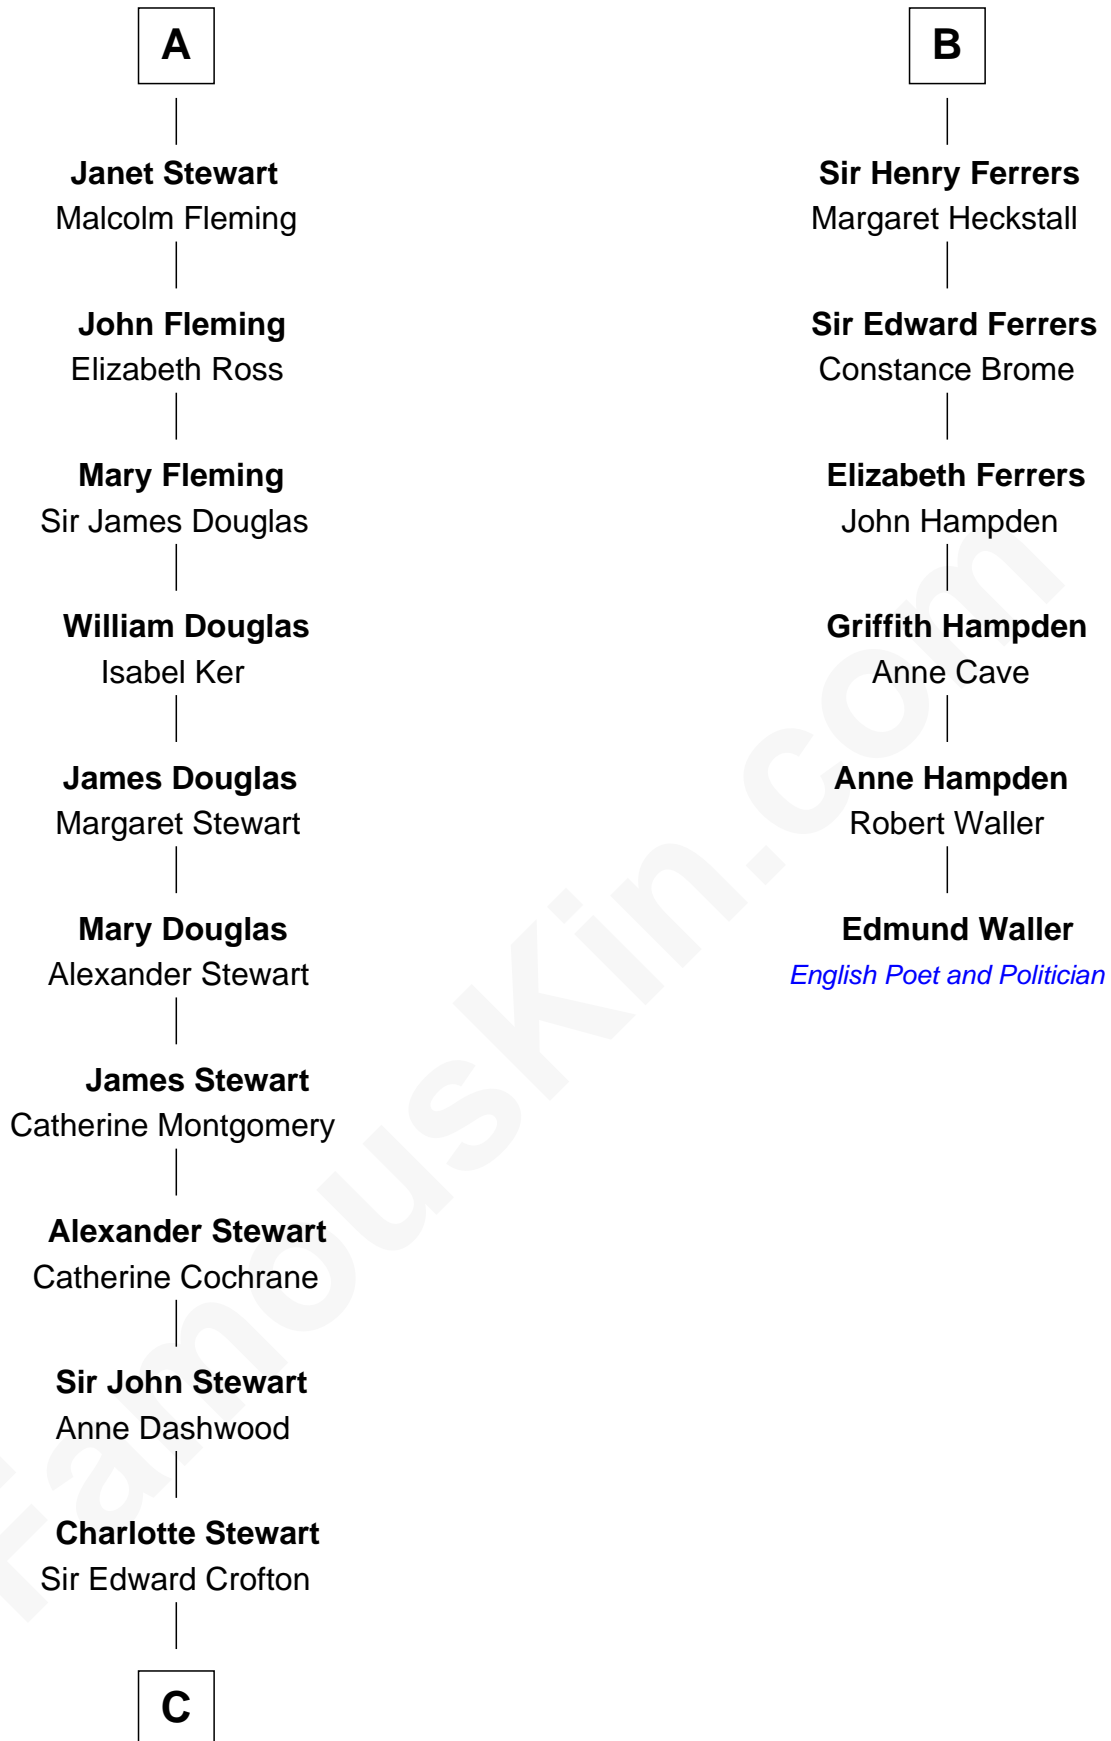

FamousKin.com Relationship Chart of

Guy Ritchie

British Filmmaker

12th cousin 9 times removed of

Edmund Waller

English Poet and Politician

C

Frederica Crofton

Hubert McLaughlin

Vivian Guy Ouseley McLaughlin

Edith Jane Martineau

Doris Margareta McLaughlin

Stuart John Ritchie

John Vivian Ritchie

Amber Mary Parkinson

Guy Ritchie