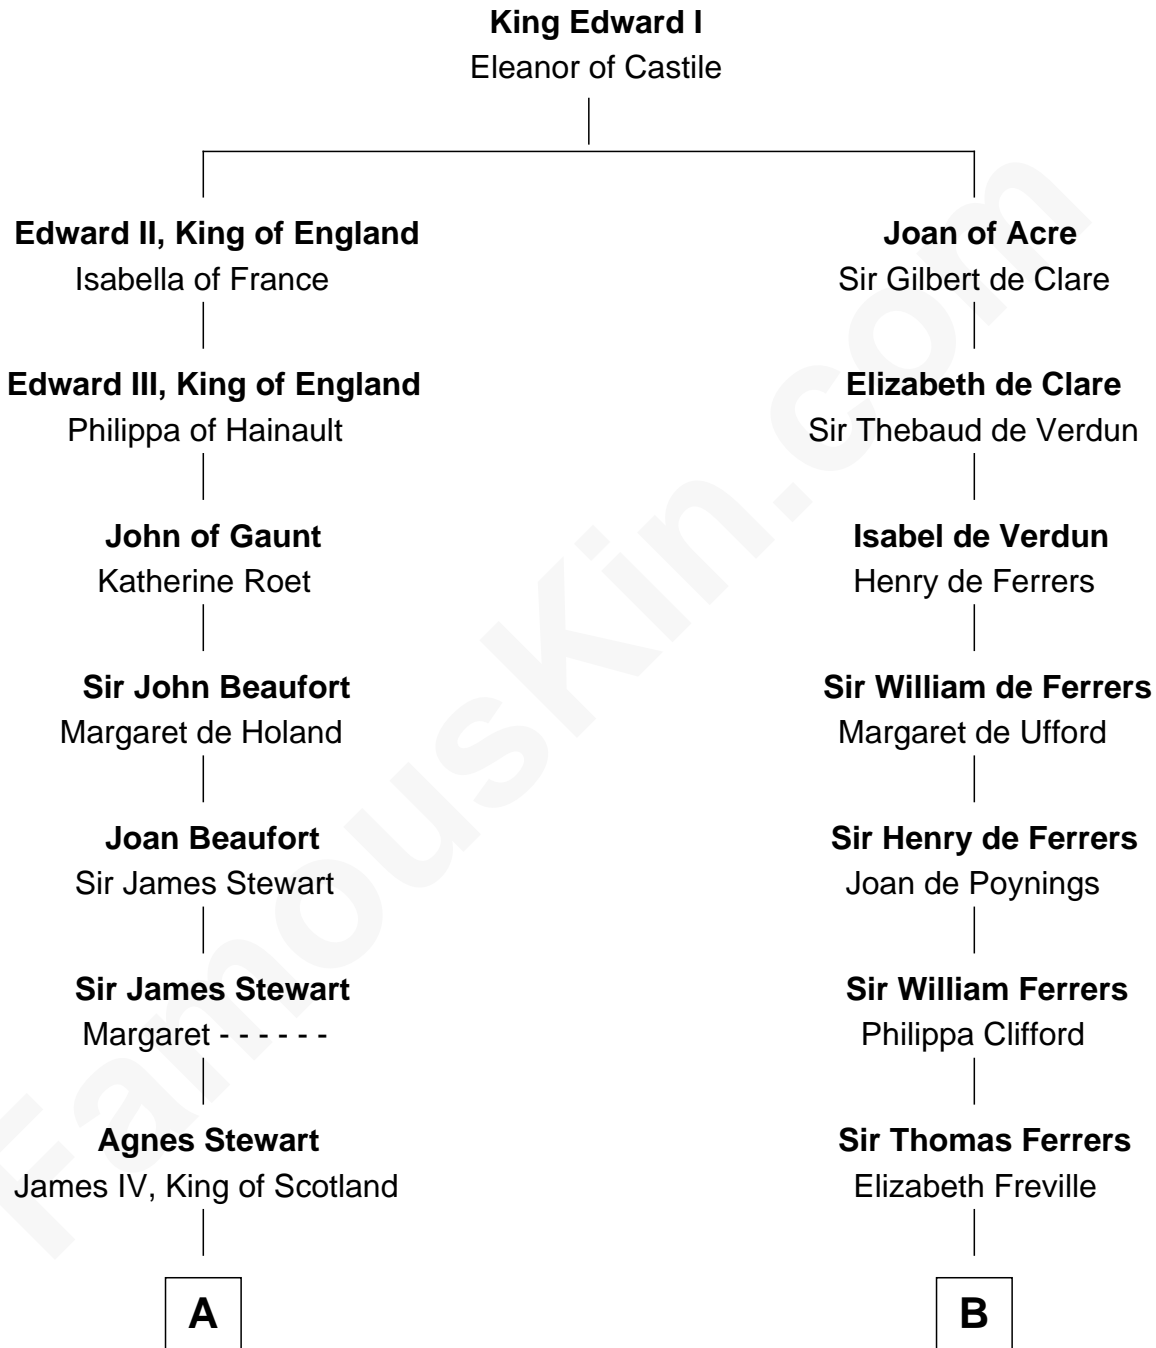

FamousKin.com Relationship Chart of

Guy Ritchie

British Filmmaker

12th cousin 9 times removed of

Edmund Waller

English Poet and Politician

C

Frederica Crofton