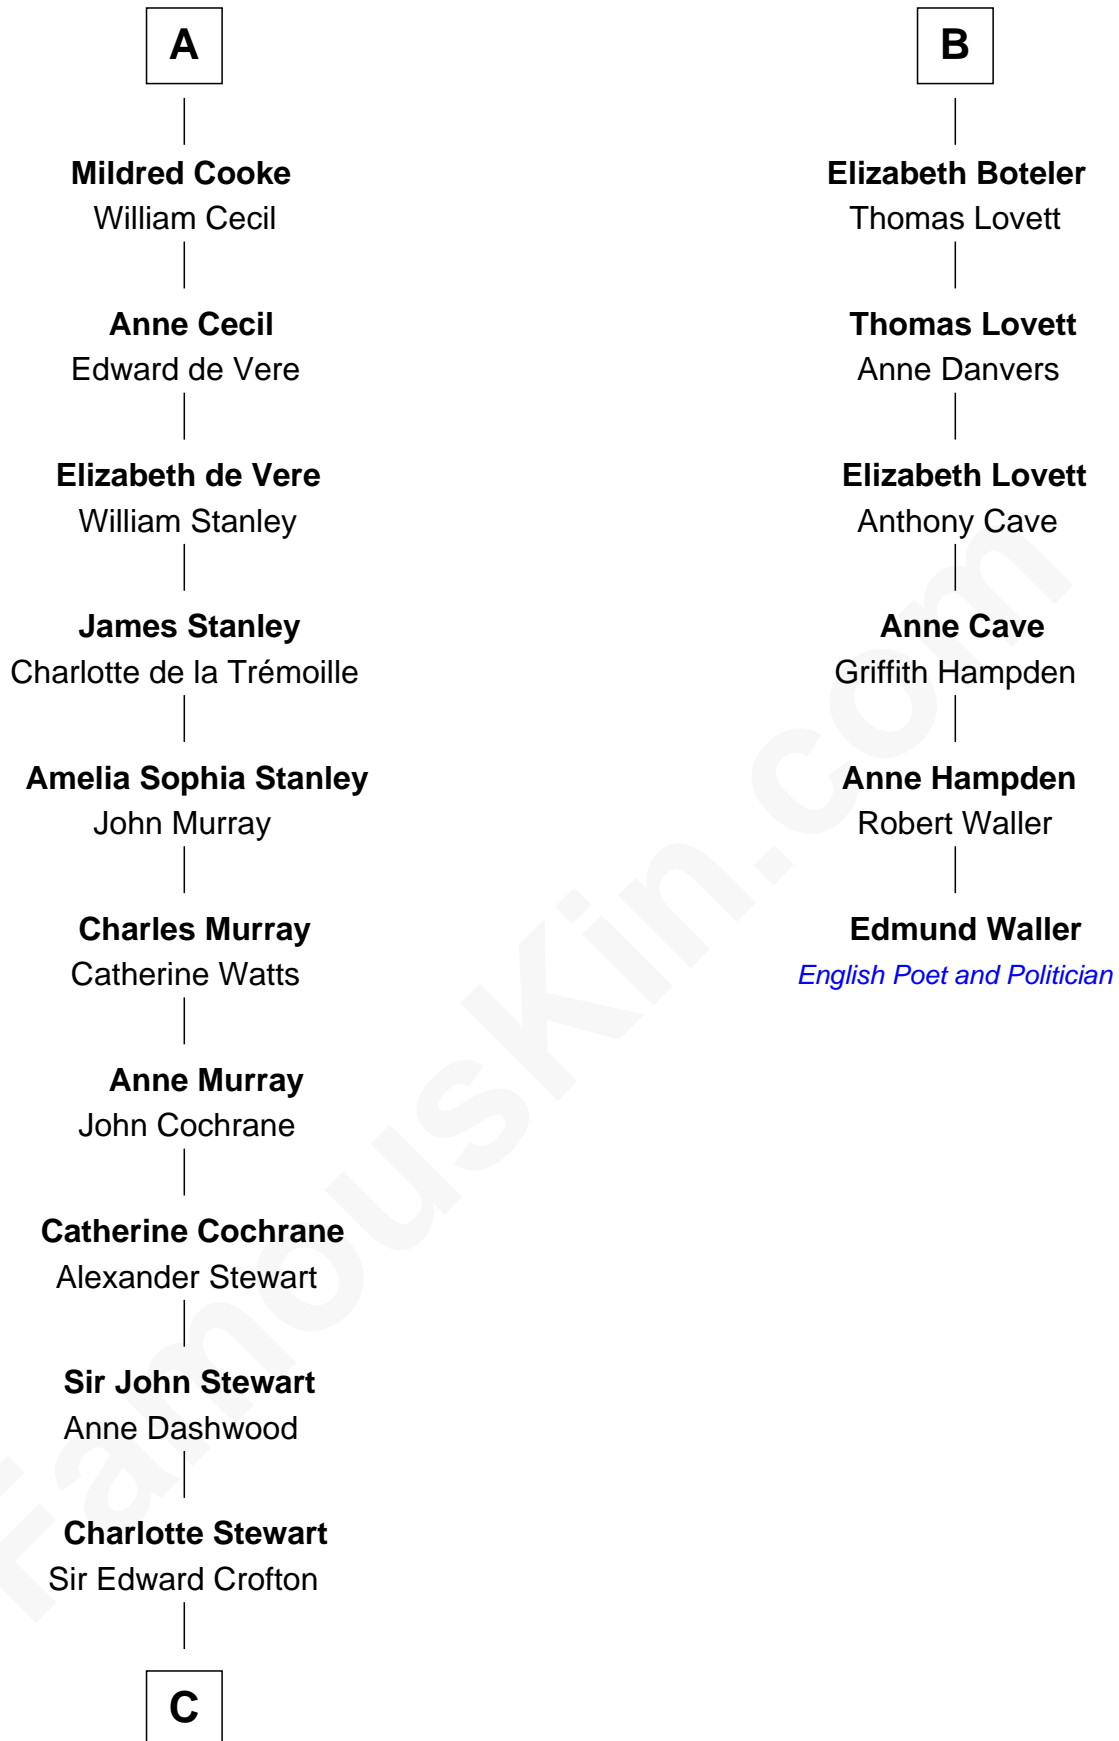

FamousKin.com Relationship Chart of

Guy Ritchie

British Filmmaker

12th cousin 9 times removed of

Edmund Waller

English Poet and Politician

C

—
Frederica Crofton

Hubert McLaughlin

—
Vivian Guy Ouseley McLaughlin

Edith Jane Martineau

—
Doris Margareta McLaughlin

Stuart John Ritchie

—
John Vivian Ritchie

Amber Mary Parkinson

—
Guy Ritchie