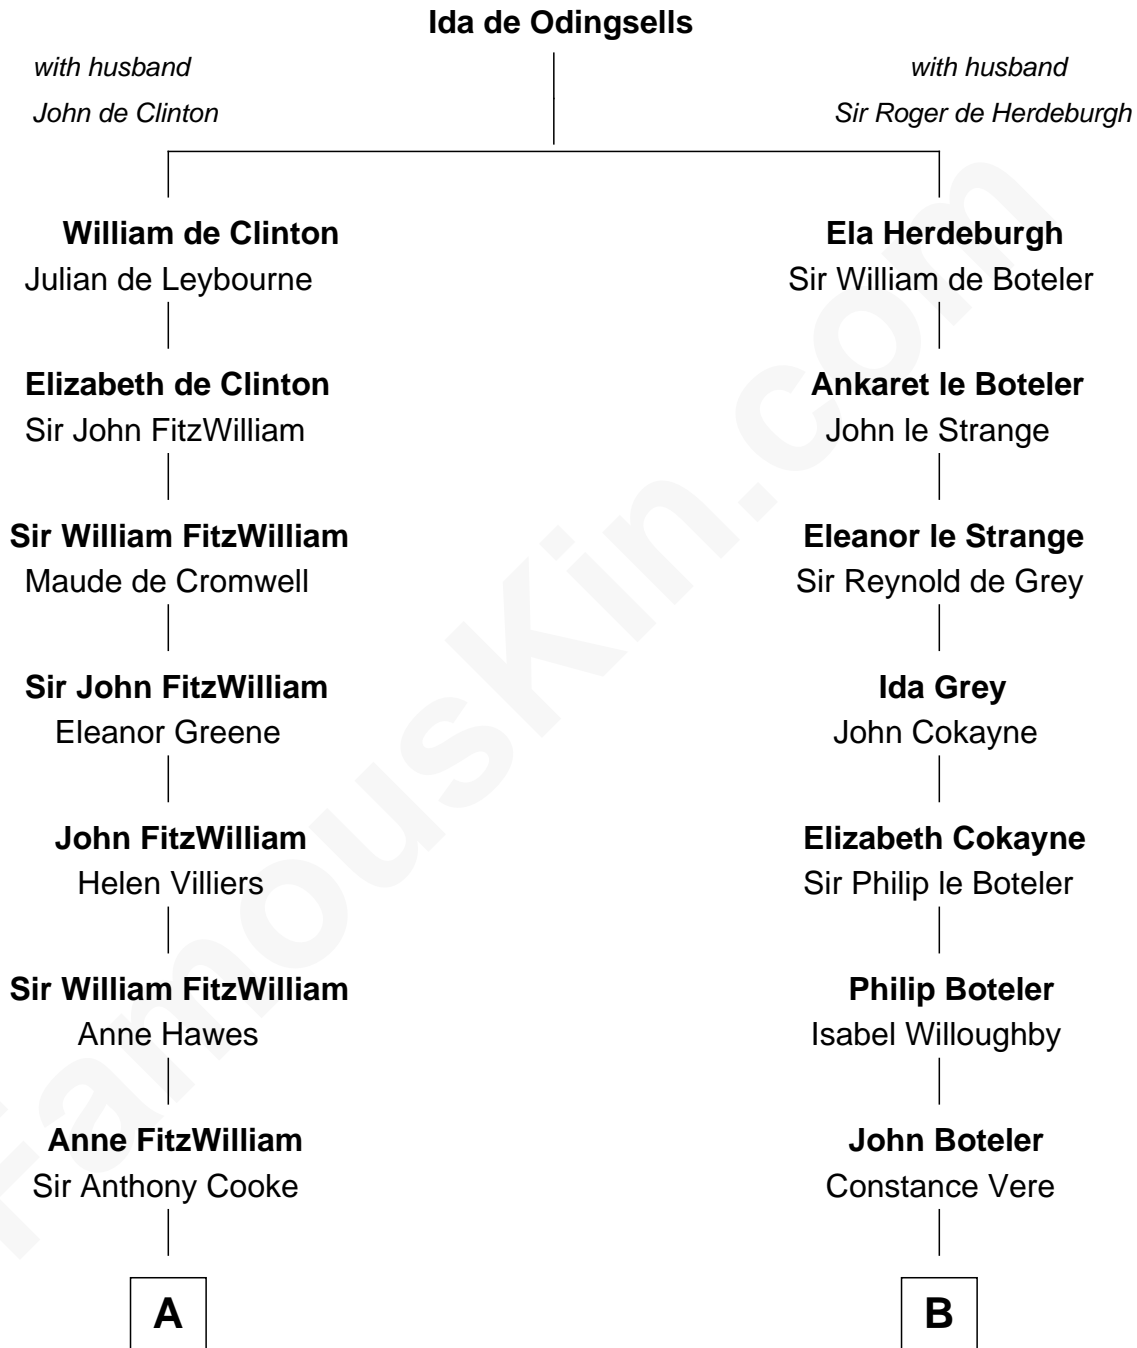

FamousKin.com Relationship Chart of

Guy Ritchie

British Filmmaker

12th cousin 9 times removed of

Edmund Waller

English Poet and Politician

C

—
Frederica Crofton

Hubert McLaughlin

—
Vivian Guy Ouseley McLaughlin

Edith Jane Martineau

—
Doris Margareta McLaughlin

Stuart John Ritchie

—
John Vivian Ritchie

Amber Mary Parkinson

—
Guy Ritchie