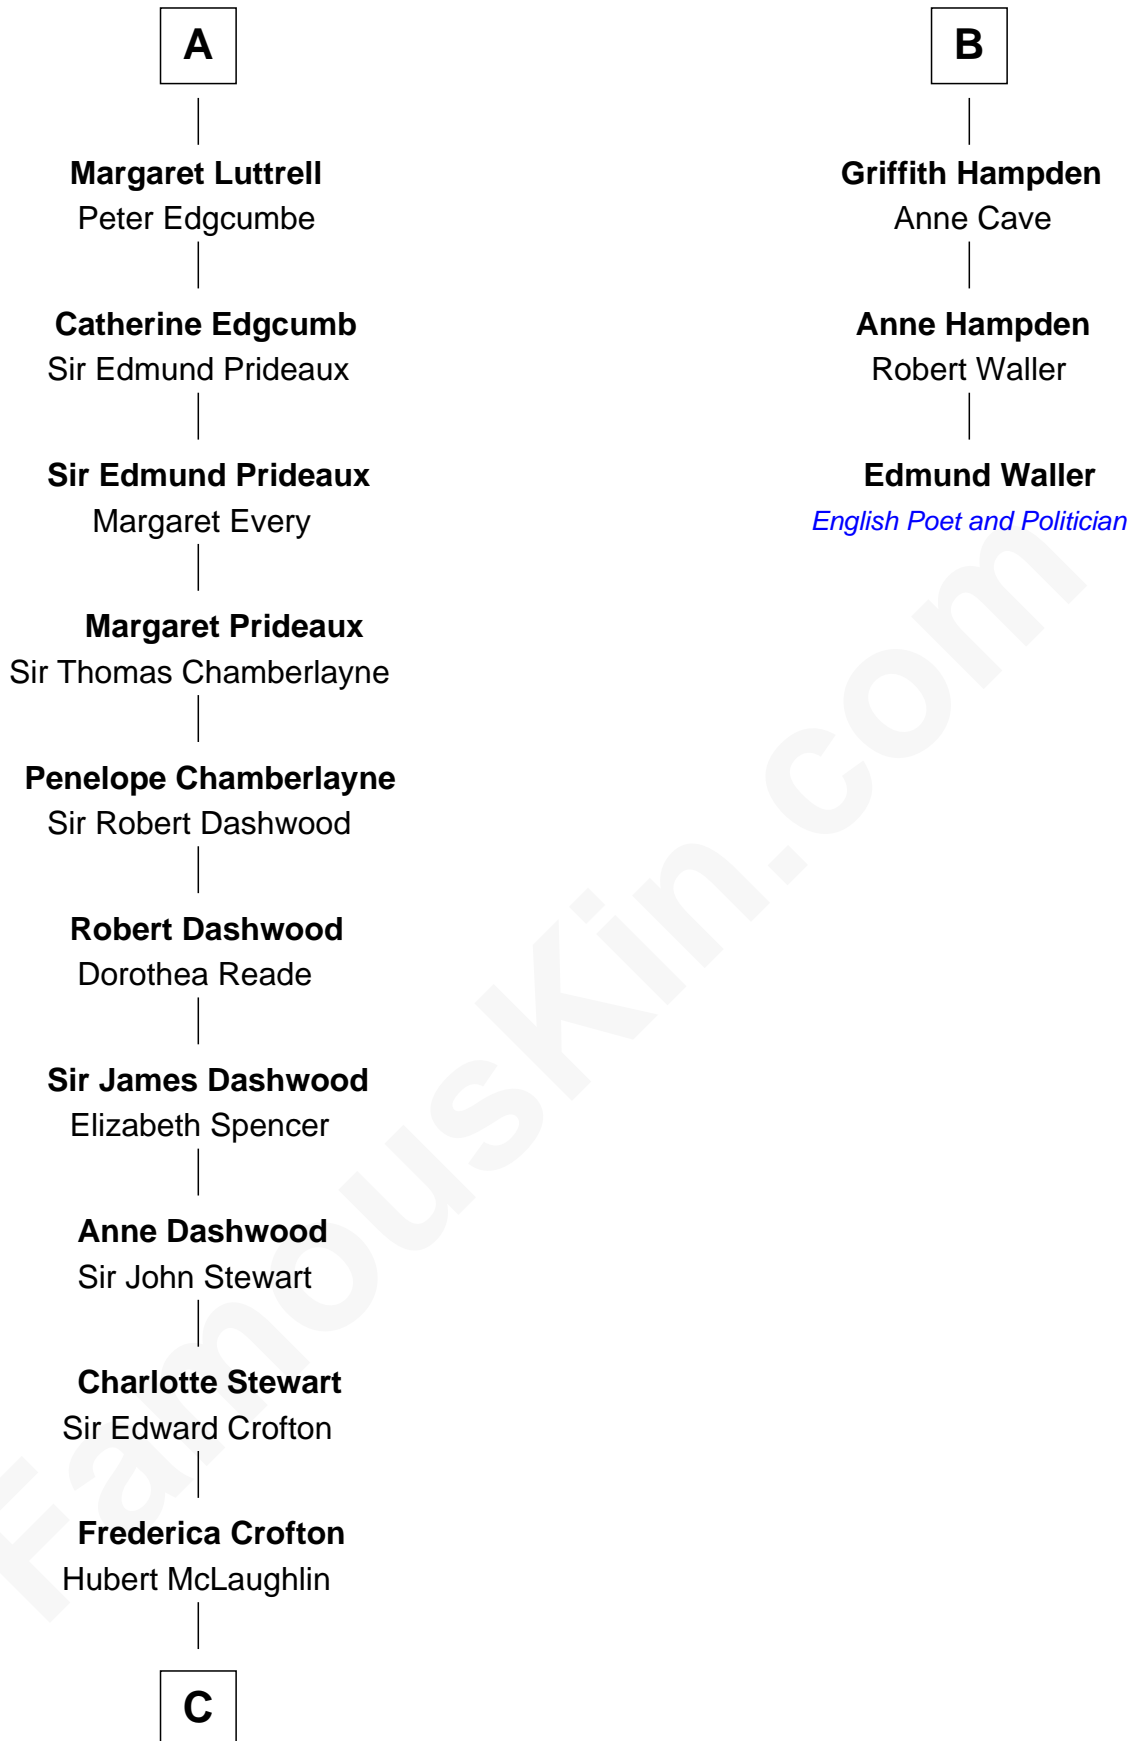

FamousKin.com Relationship Chart of

Guy Ritchie

British Filmmaker

9th cousin 11 times removed of

Edmund Waller

English Poet and Politician

Sir John Howard

Alice de Bois