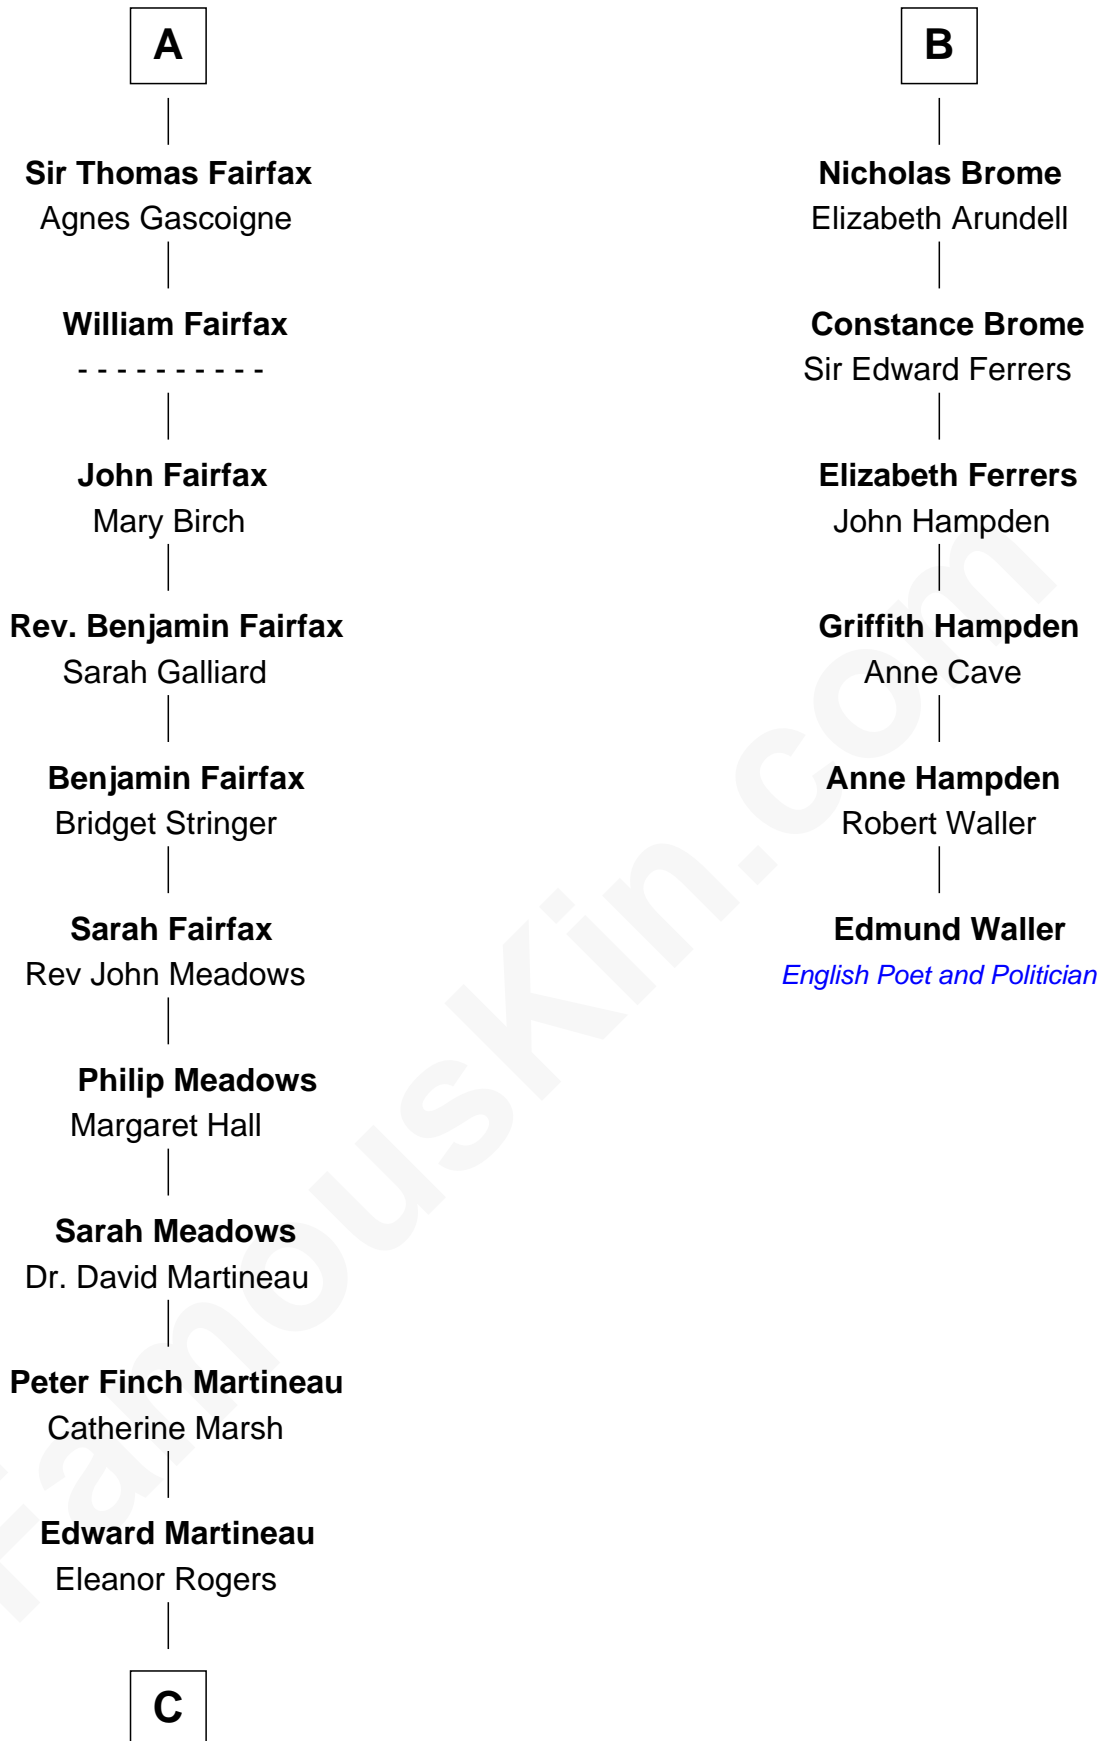

FamousKin.com Relationship Chart of

Guy Ritchie

British Filmmaker

12th cousin 9 times removed of

Edmund Waller

English Poet and Politician

Sir James de Audley

Ela Longespee

Katherine Giffard

Sir Nicholas Audley

Joan Martin

Alice de Audley

Sir Hugh de Meynell

Isabel de Meynell

Sir Thomas de Shirley

Sir Hugh Shirley

Beatrice Brewes

Sir Ralph Shirley

Joan Basset

Beatrice Shirley

John Brome

B

C

—
William Martineau
Margaretta Sarah Mason