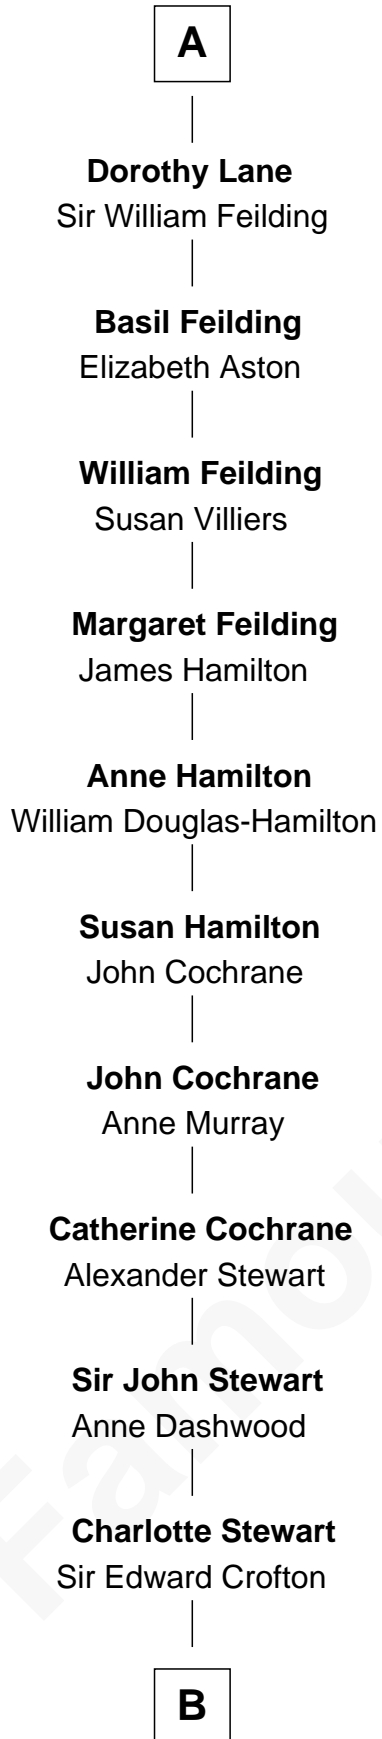

# FamousKin.com Relationship Chart of

**Guy Ritchie**

*British Filmmaker*

7th cousin 14 times removed of

**Catherine Howard**

*5th Wife of King Henry VIII*

**B**

Frederica Crofton

Hubert McLaughlin

Vivian Guy Ouseley McLaughlin

Edith Jane Martineau

Doris Margareta McLaughlin

Stuart John Ritchie

John Vivian Ritchie

Amber Mary Parkinson

**Guy Ritchie**