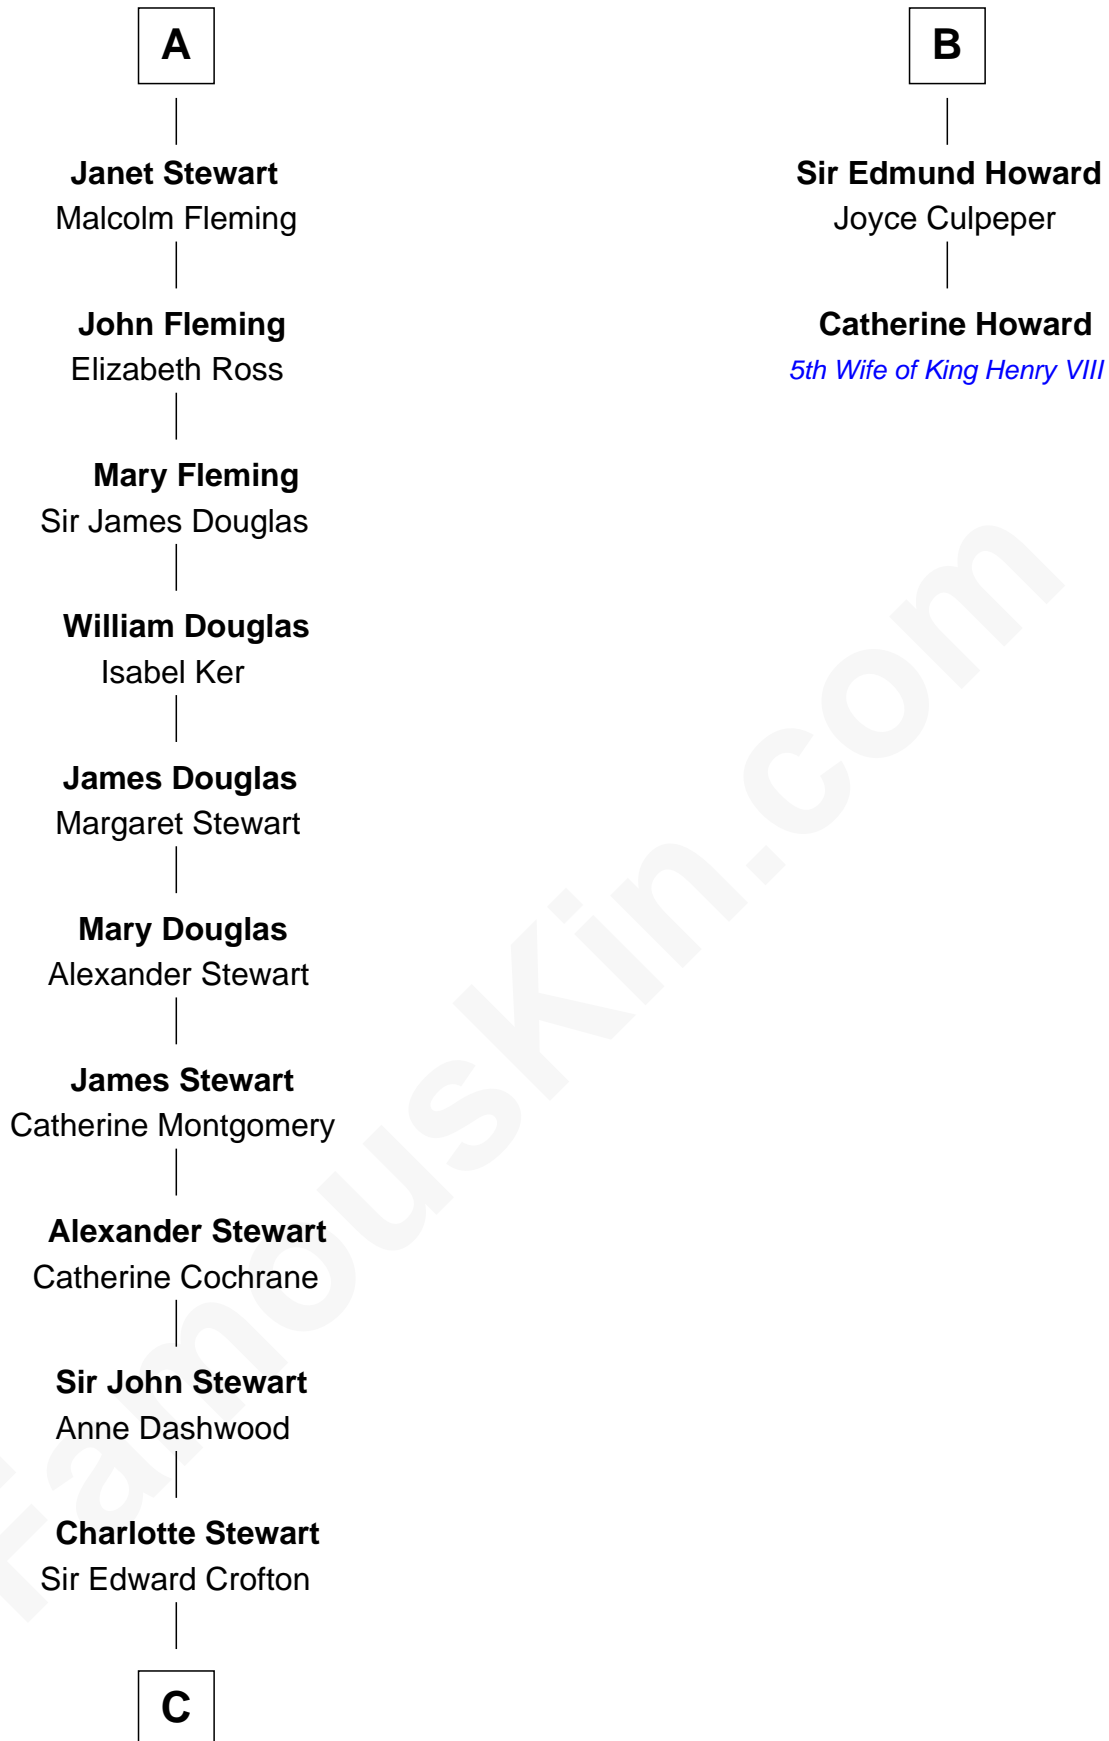

FamousKin.com Relationship Chart of

Guy Ritchie

British Filmmaker

8th cousin 13 times removed of

Catherine Howard

5th Wife of King Henry VIII

Edmund Plantagenet

Blanche of Artois