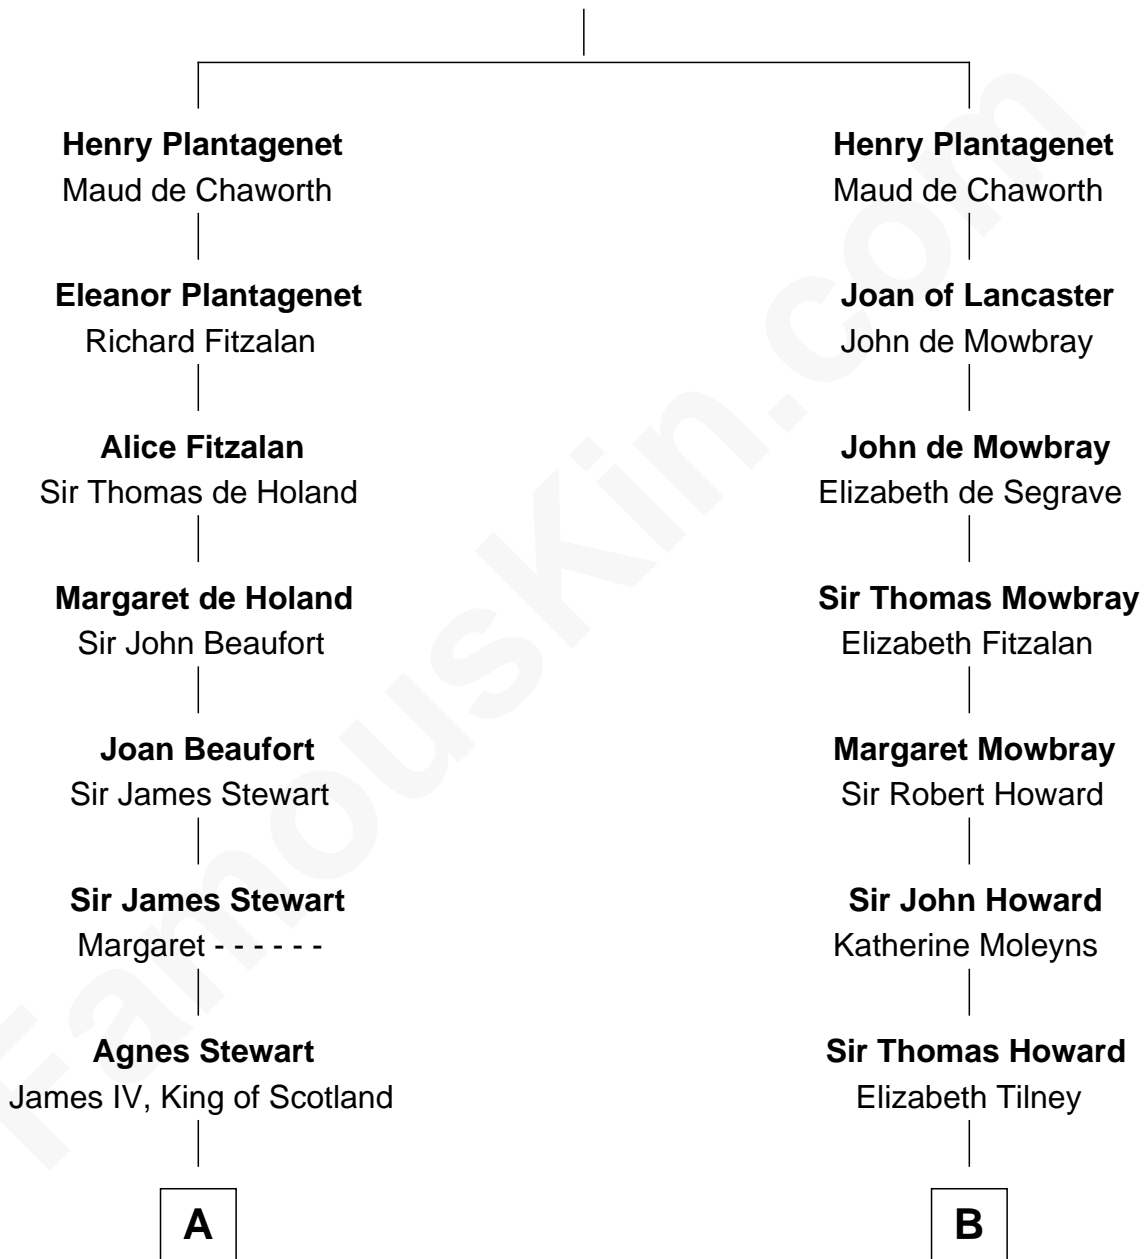

FamousKin.com Relationship Chart of

Guy Ritchie

British Filmmaker

8th cousin 13 times removed of

Catherine Howard

5th Wife of King Henry VIII

Edmund Plantagenet

Blanche of Artois

Amber Mary Parkinson

Guy Ritchie

British Filmmaker