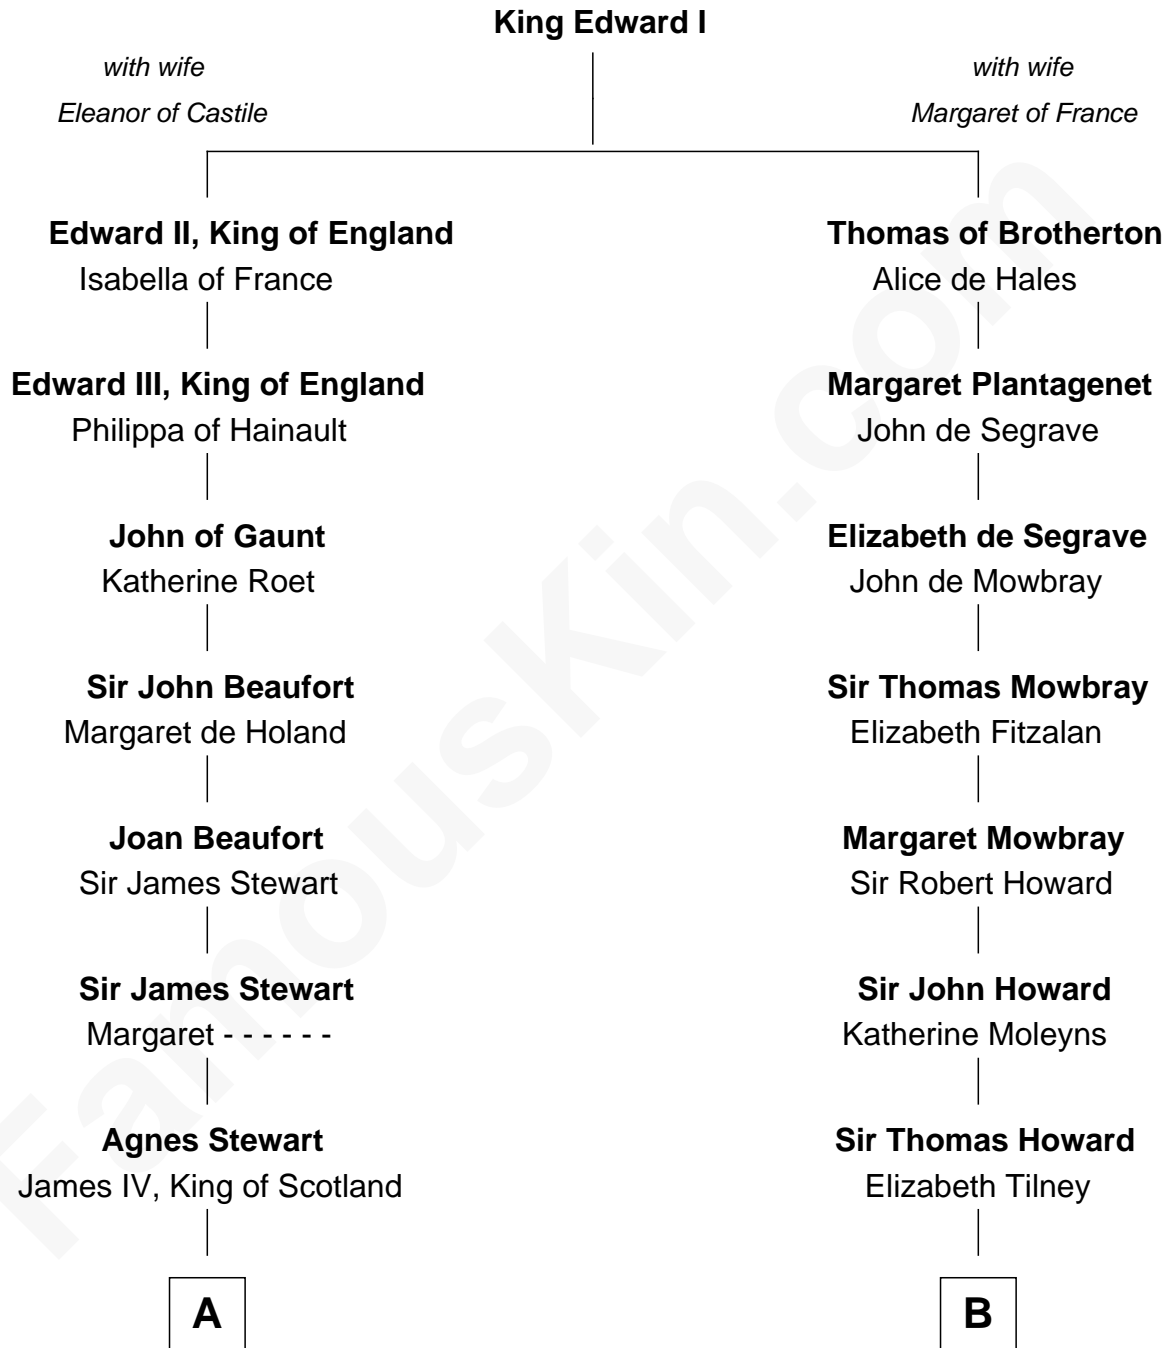

FamousKin.com Relationship Chart of

Guy Ritchie

British Filmmaker

8th cousin 13 times removed of

Catherine Howard

5th Wife of King Henry VIII

C

Frederica Crofton

Hubert McLaughlin

Vivian Guy Ouseley McLaughlin

Edith Jane Martineau

Doris Margareta McLaughlin

Stuart John Ritchie

John Vivian Ritchie

Amber Mary Parkinson

Guy Ritchie