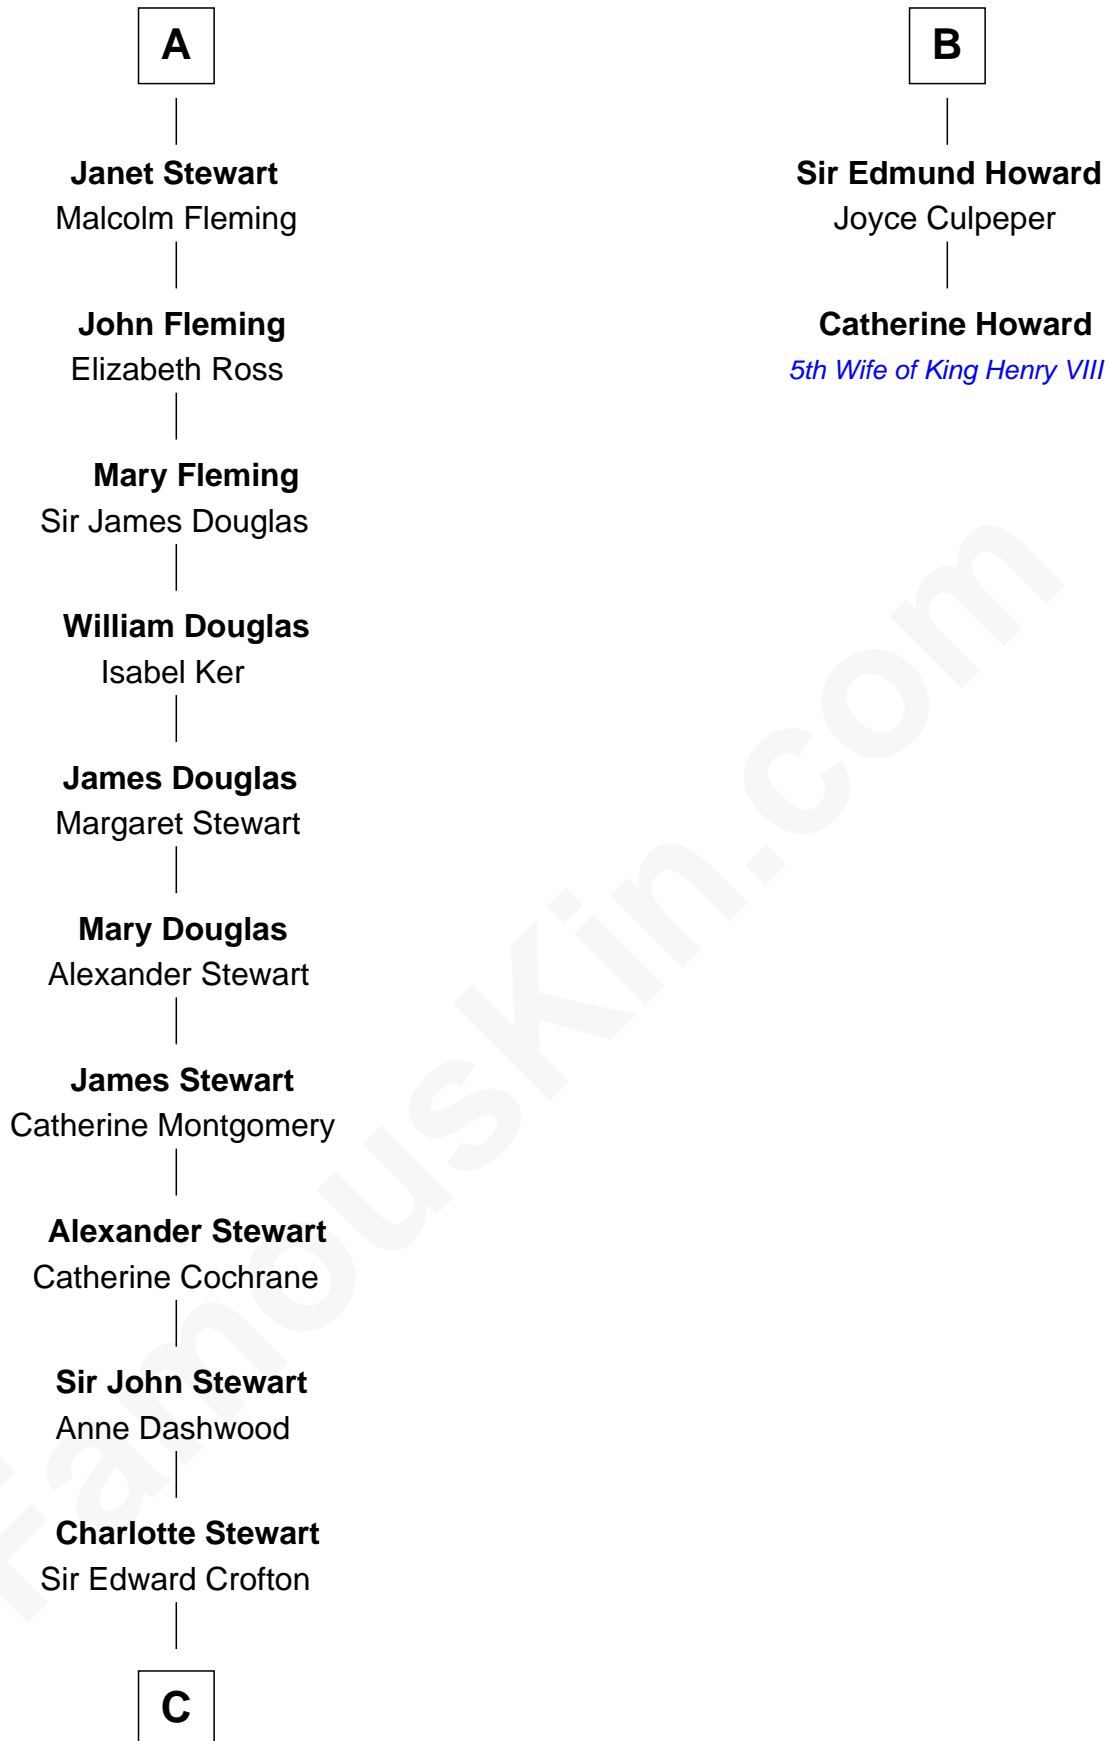

FamousKin.com Relationship Chart of

Guy Ritchie

British Filmmaker

8th cousin 13 times removed of

Catherine Howard

5th Wife of King Henry VIII

Sir Patrick de Chaworth

Isabella de Beauchamp