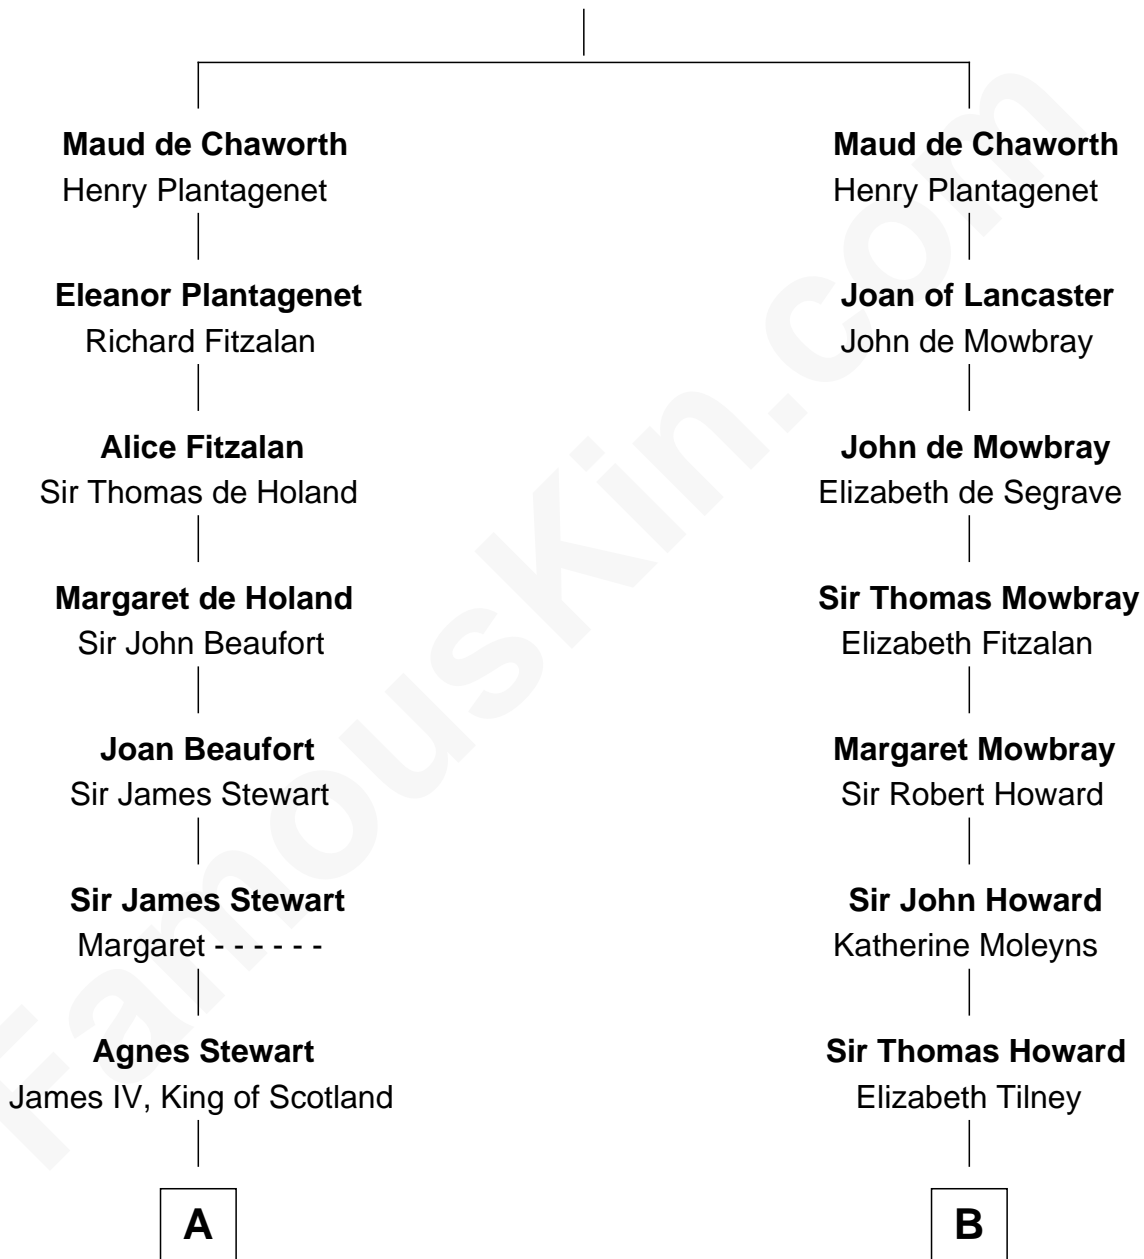

FamousKin.com Relationship Chart of

Guy Ritchie

British Filmmaker

8th cousin 13 times removed of

Catherine Howard

5th Wife of King Henry VIII

Sir Patrick de Chaworth

Isabella de Beauchamp

Amber Mary Parkinson

Guy Ritchie

British Filmmaker