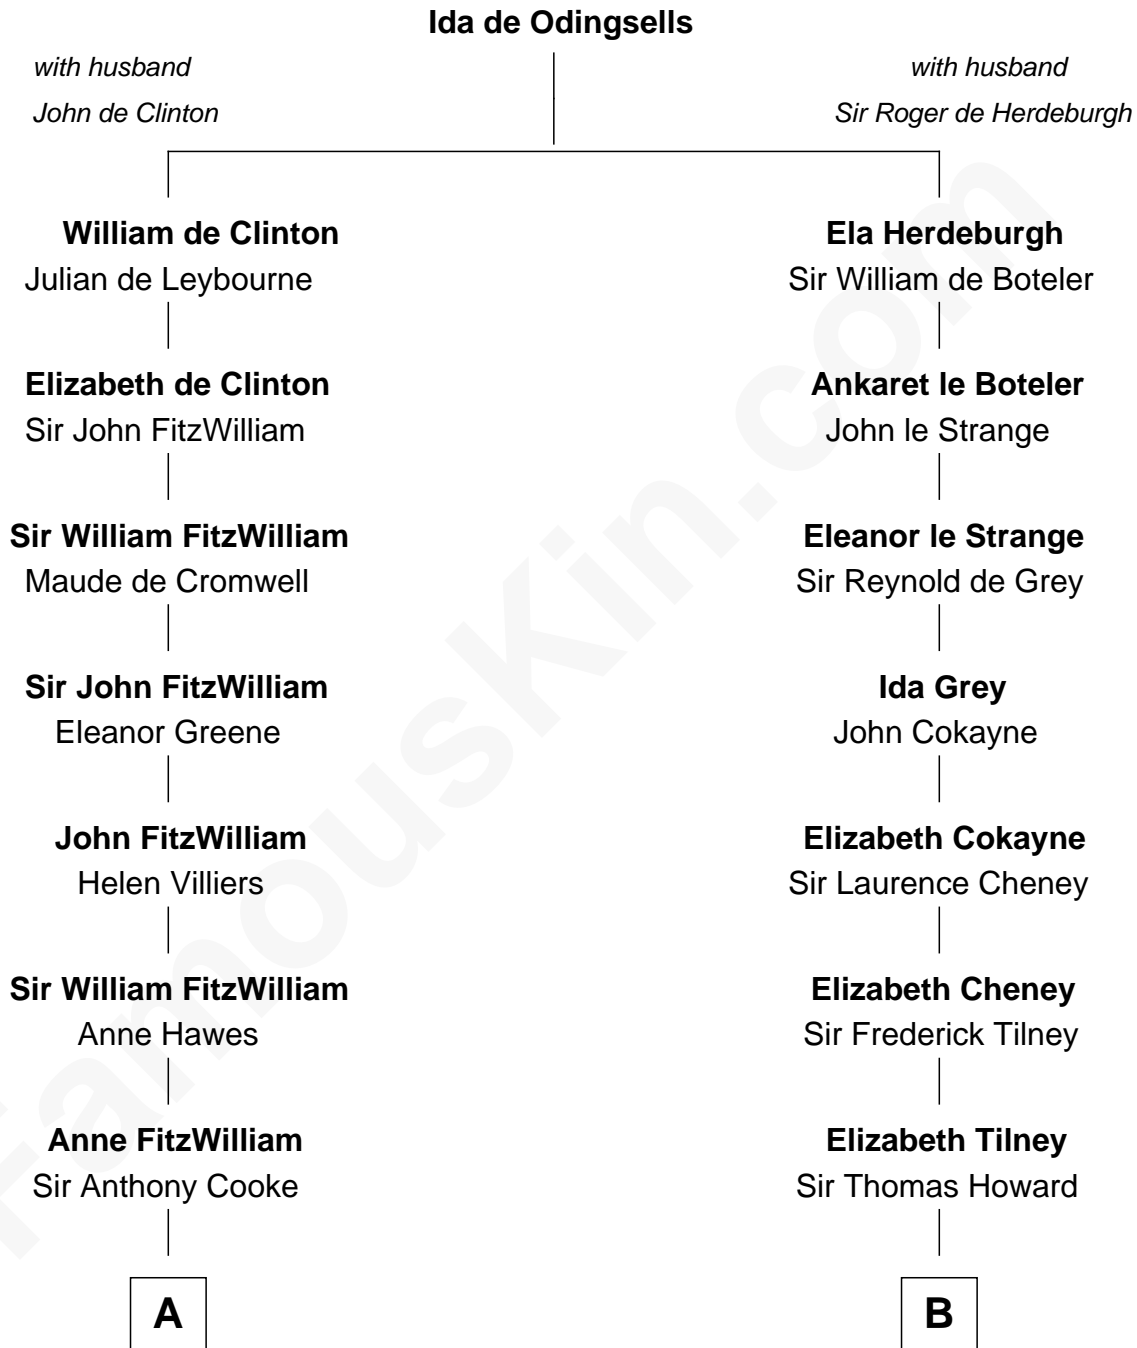

# FamousKin.com Relationship Chart of

**Guy Ritchie**

*British Filmmaker*

8th cousin 13 times removed of

**Catherine Howard**

*5th Wife of King Henry VIII*

**C**

Frederica Crofton

Hubert McLaughlin

Vivian Guy Ouseley McLaughlin

Edith Jane Martineau

Doris Margareta McLaughlin

Stuart John Ritchie

John Vivian Ritchie

Amber Mary Parkinson

**Guy Ritchie**