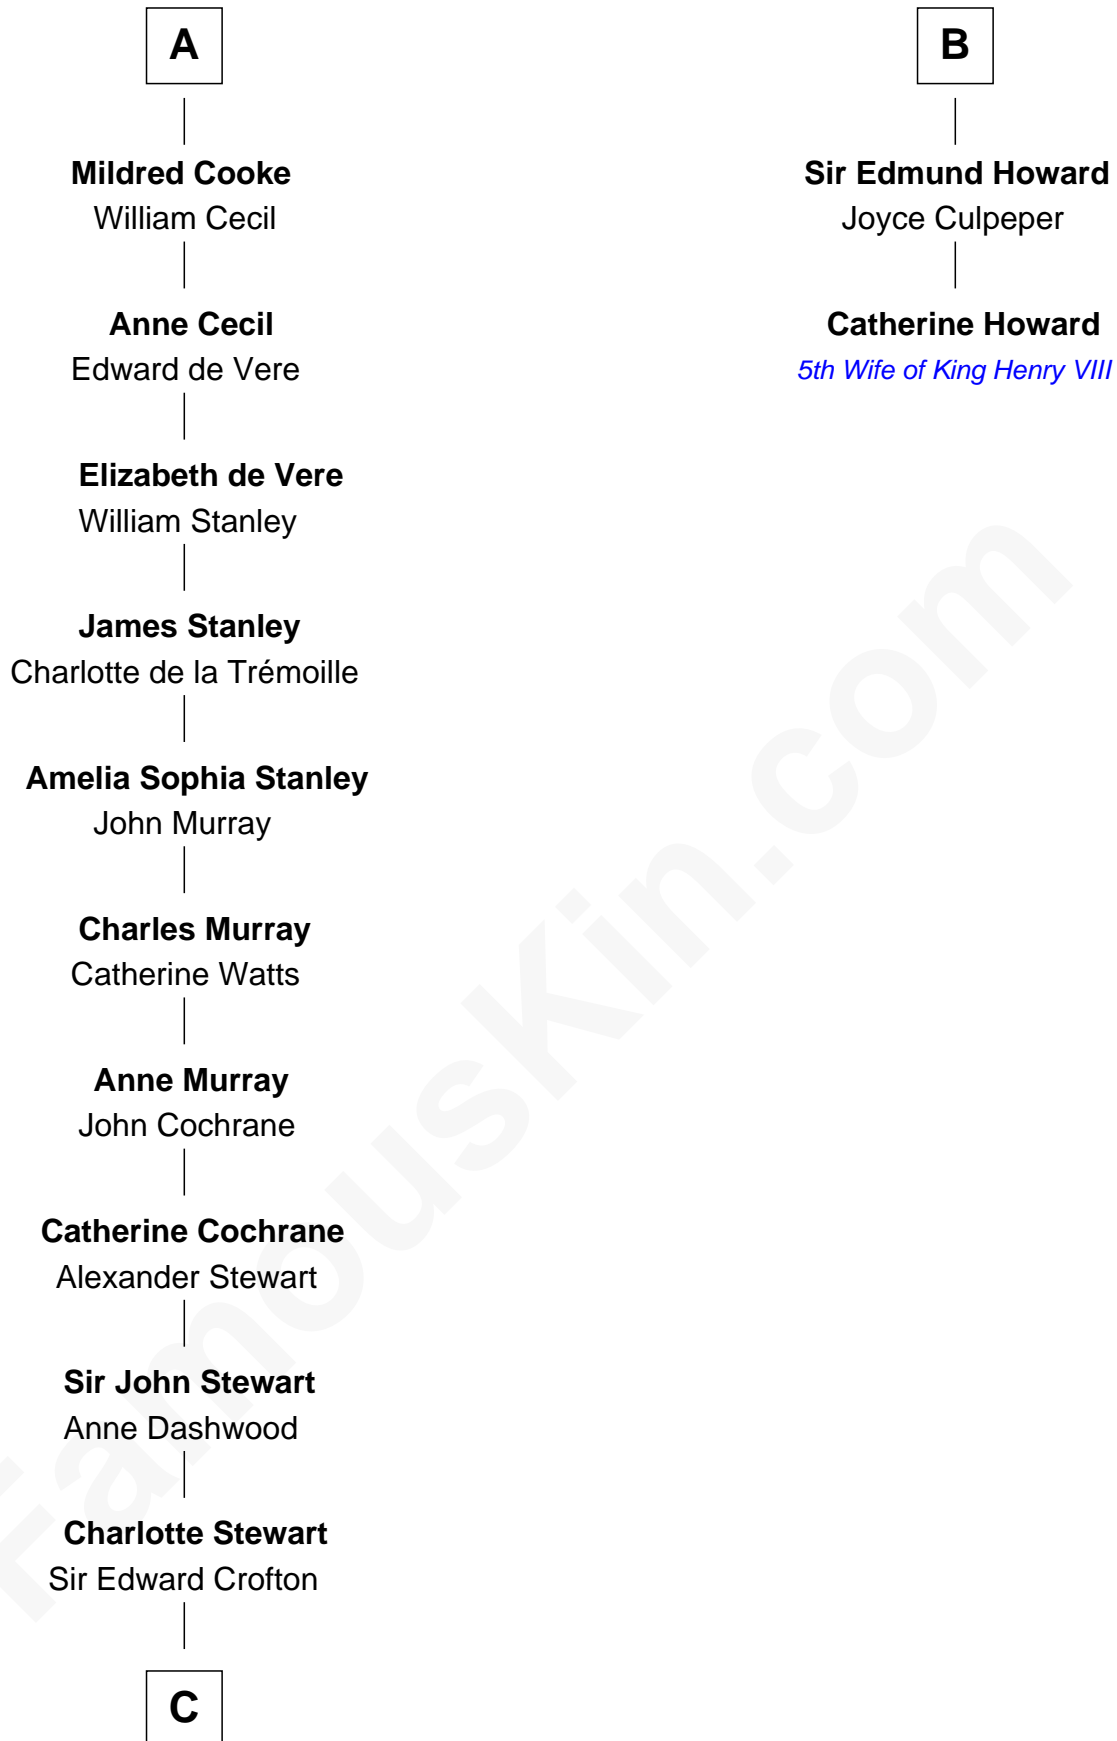

# FamousKin.com Relationship Chart of

**Guy Ritchie**

*British Filmmaker*

8th cousin 13 times removed of

**Catherine Howard**

*5th Wife of King Henry VIII*

**C**

Frederica Crofton