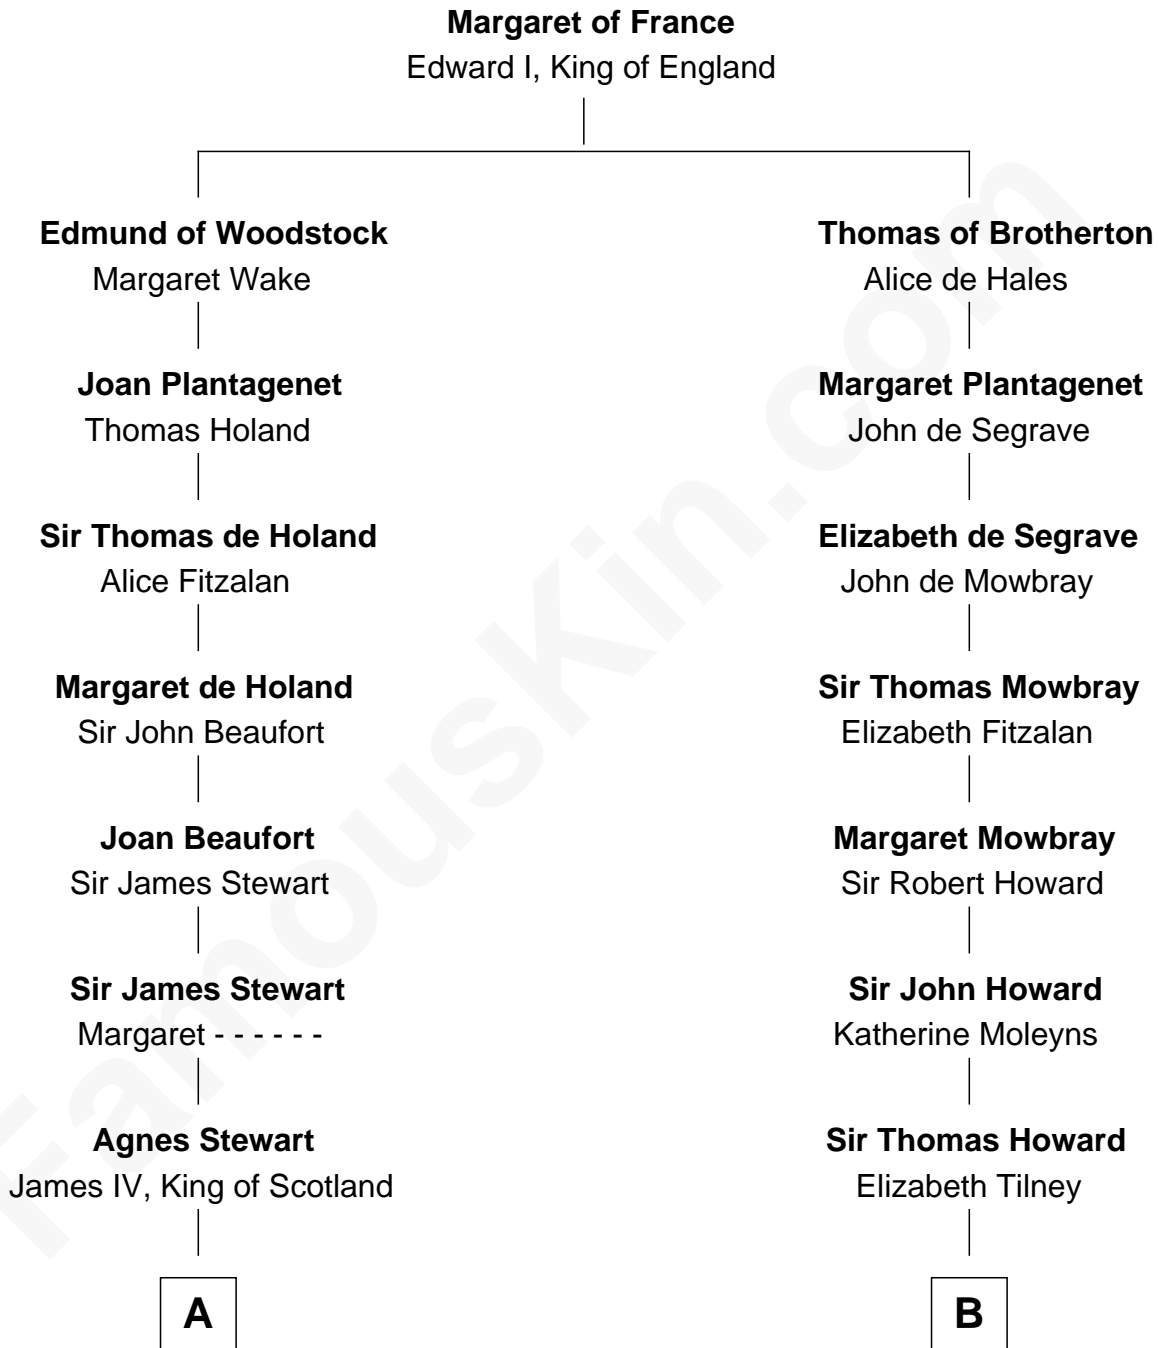

FamousKin.com Relationship Chart of

Guy Ritchie

British Filmmaker

8th cousin 13 times removed of

Catherine Howard

5th Wife of King Henry VIII

C

Frederica Crofton

Hubert McLaughlin

Vivian Guy Ouseley McLaughlin

Edith Jane Martineau

Doris Margaretta McLaughlin

Stuart John Ritchie

John Vivian Ritchie

Amber Mary Parkinson

Guy Ritchie