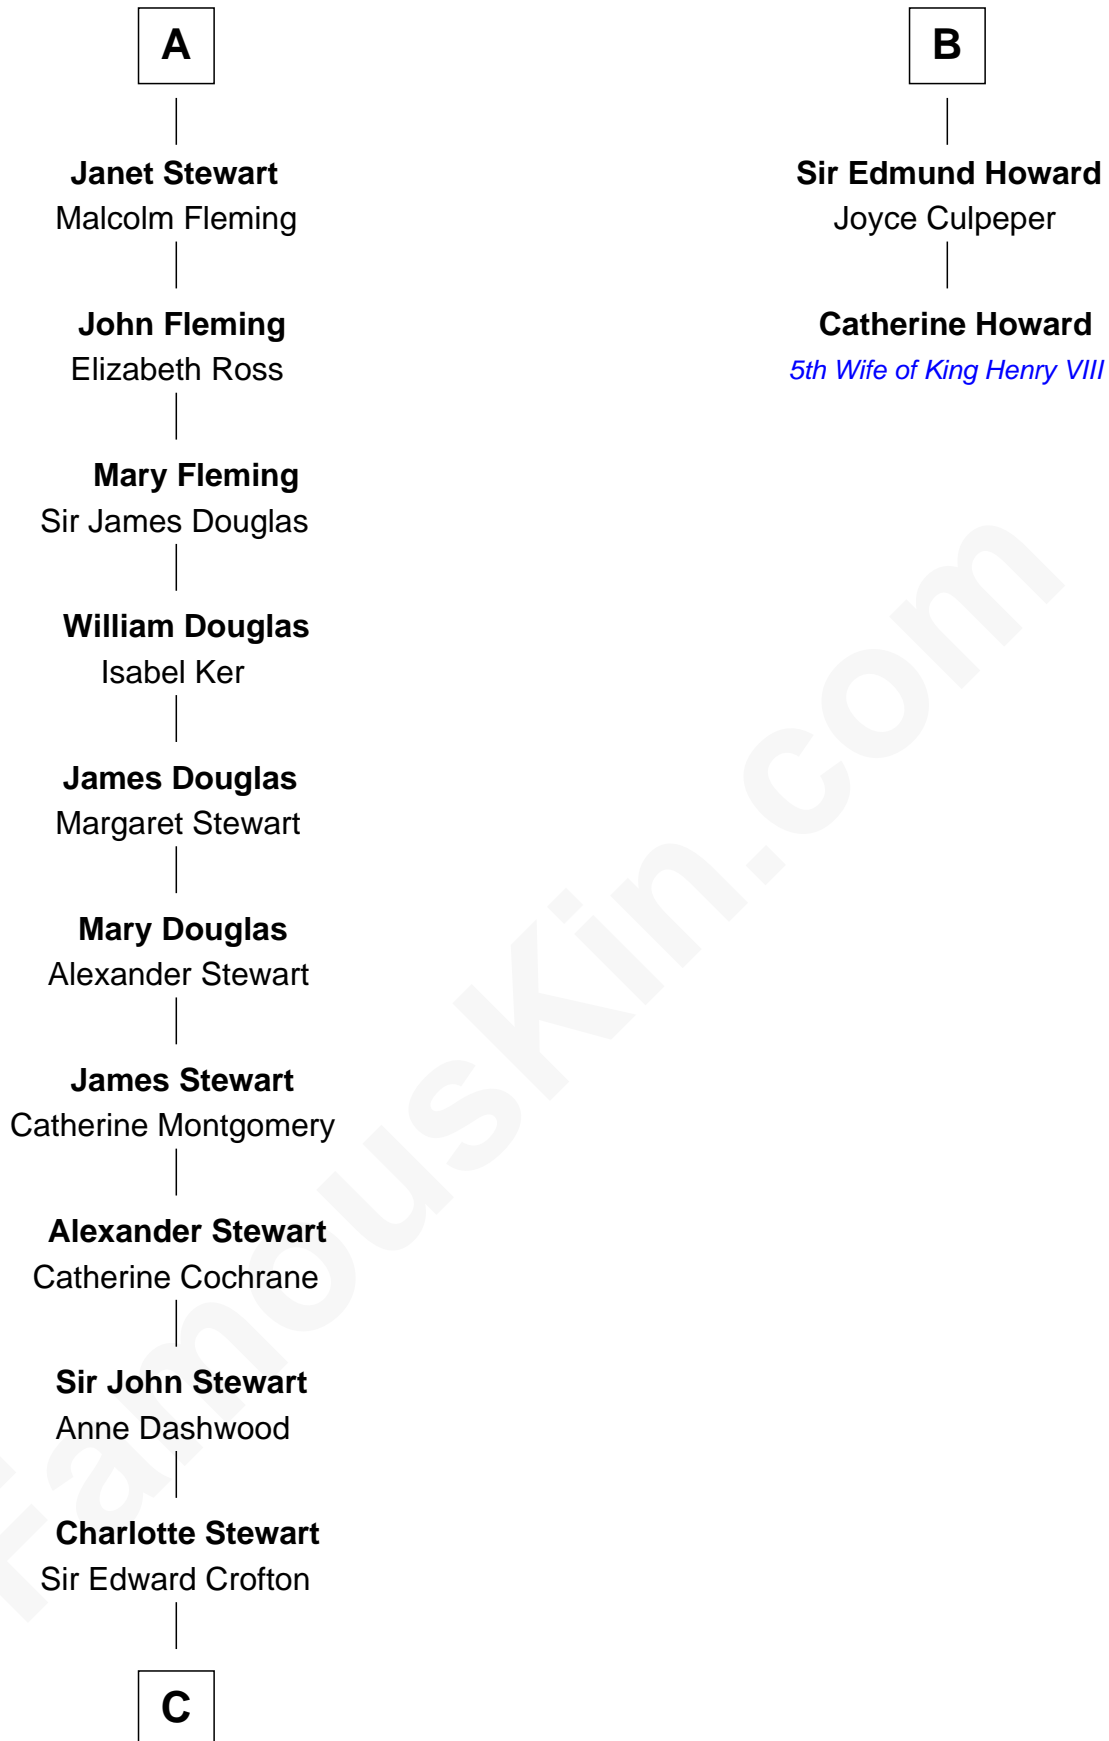

FamousKin.com Relationship Chart of

Guy Ritchie

British Filmmaker

8th cousin 13 times removed of

Catherine Howard

5th Wife of King Henry VIII

C

Frederica Crofton

Hubert McLaughlin

Vivian Guy Ouseley McLaughlin

Edith Jane Martineau

Doris Margaretta McLaughlin

Stuart John Ritchie

John Vivian Ritchie

Amber Mary Parkinson

Guy Ritchie