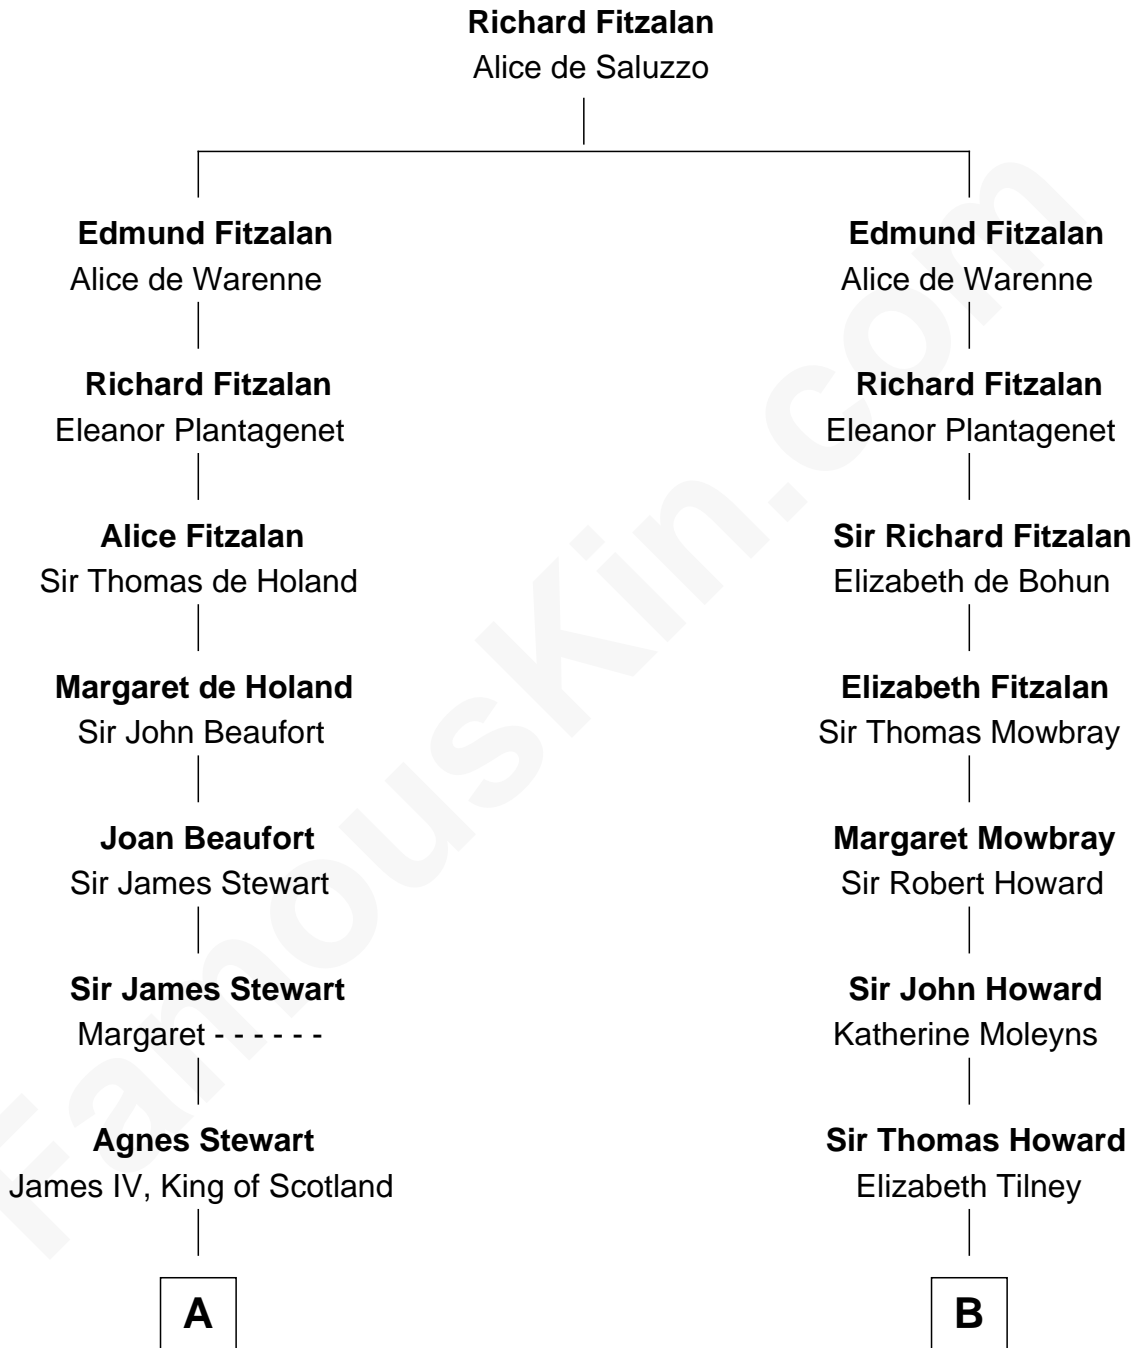

FamousKin.com Relationship Chart of

Guy Ritchie

British Filmmaker

8th cousin 13 times removed of

Catherine Howard

5th Wife of King Henry VIII

C

Frederica Crofton

Hubert McLaughlin

Vivian Guy Ouseley McLaughlin

Edith Jane Martineau

Doris Margareta McLaughlin

Stuart John Ritchie

John Vivian Ritchie

Amber Mary Parkinson

Guy Ritchie