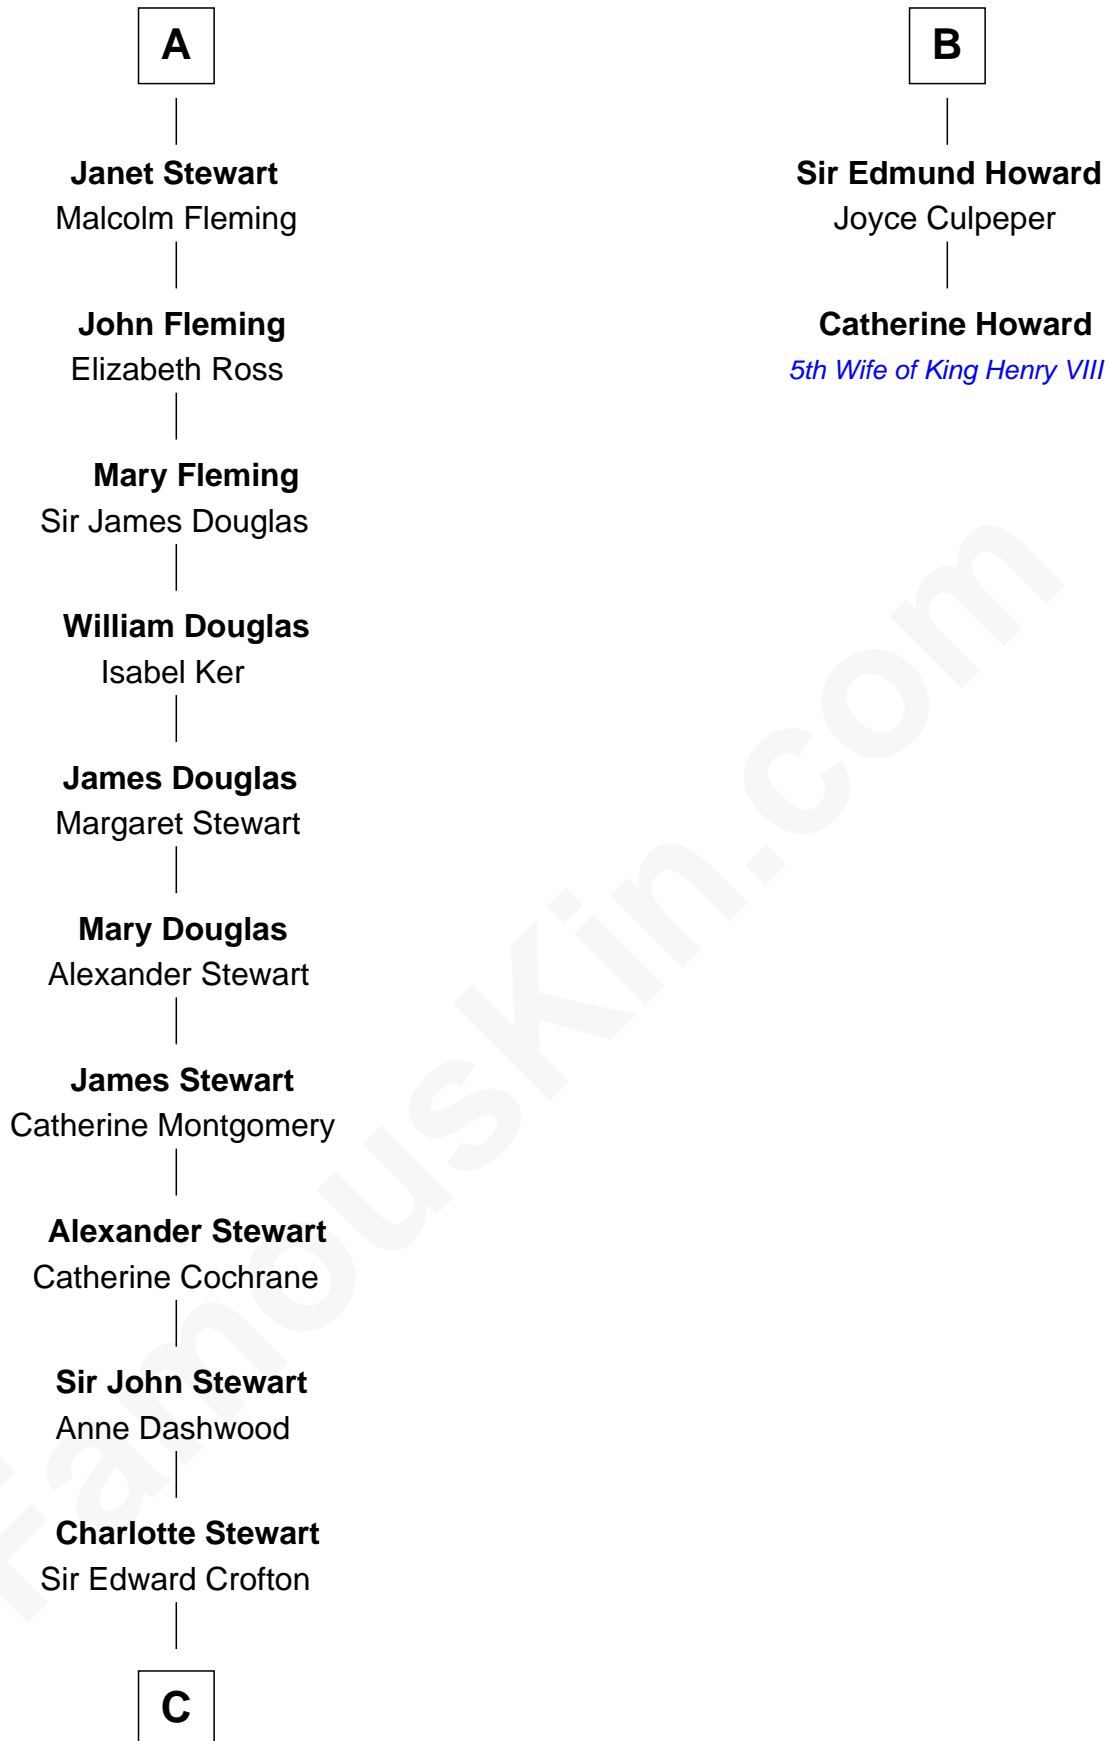

FamousKin.com Relationship Chart of

Guy Ritchie

British Filmmaker

8th cousin 13 times removed of

Catherine Howard

5th Wife of King Henry VIII

C

Frederica Crofton

Hubert McLaughlin

Vivian Guy Ouseley McLaughlin

Edith Jane Martineau

Doris Margareta McLaughlin

Stuart John Ritchie

John Vivian Ritchie

Amber Mary Parkinson

Guy Ritchie