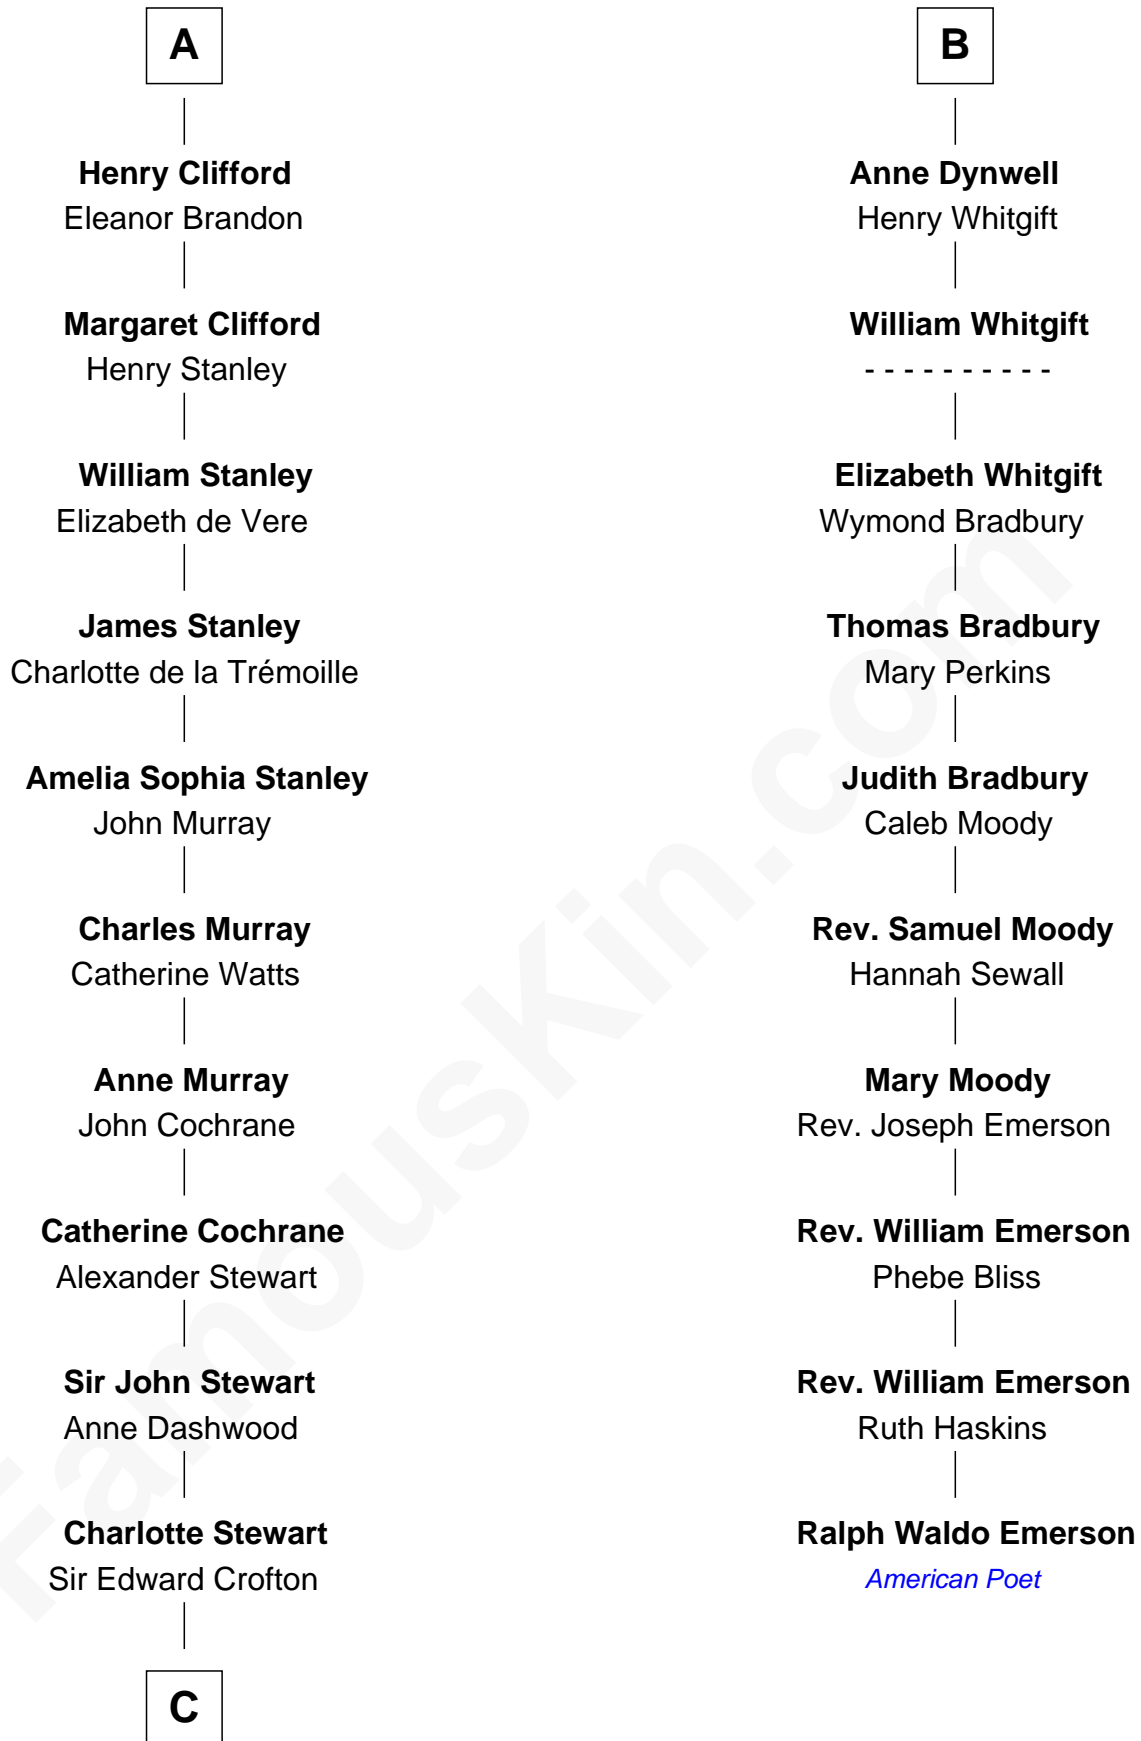

FamousKin.com Relationship Chart of

Guy Ritchie

British Filmmaker

16th cousin 5 times removed of

Ralph Waldo Emerson

American Poet

Sir Geoffrey le Scrope

Ivetta de Ros

C

Frederica Crofton

Hubert McLaughlin

Vivian Guy Ouseley McLaughlin

Edith Jane Martineau

Doris Margaretta McLaughlin

Stuart John Ritchie

John Vivian Ritchie

Amber Mary Parkinson

Guy Ritchie

British Filmmaker