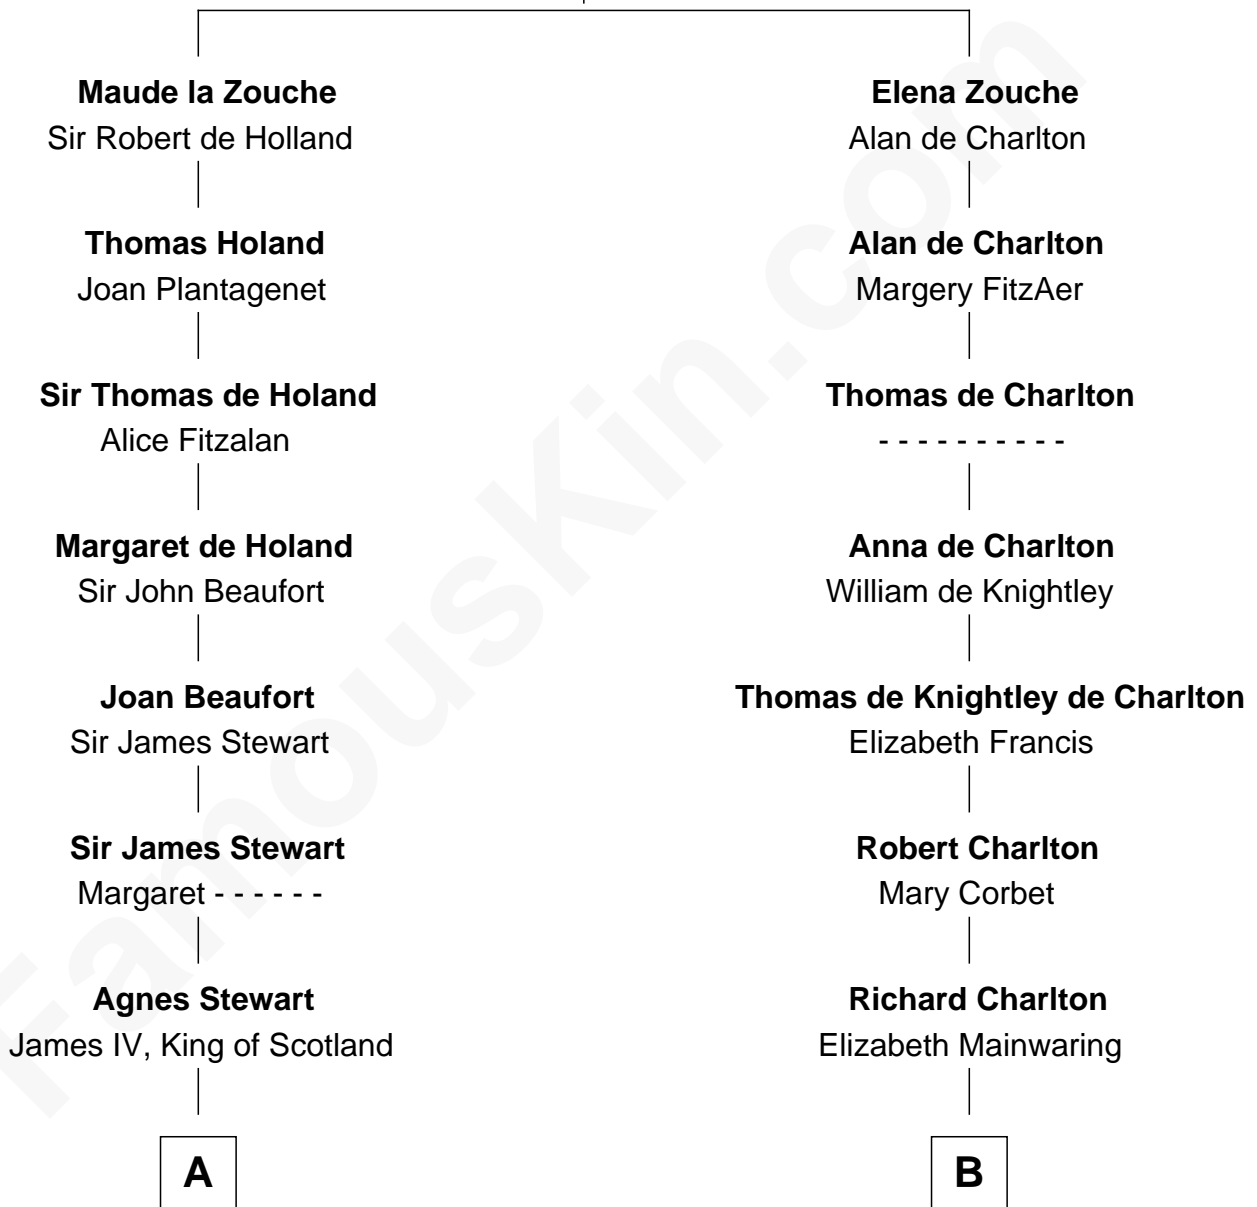

FamousKin.com Relationship Chart of

Guy Ritchie

British Filmmaker

17th cousin 4 times removed of

Ralph Waldo Emerson

American Poet

Sir Alan la Zouche

Eleanor de Segrave