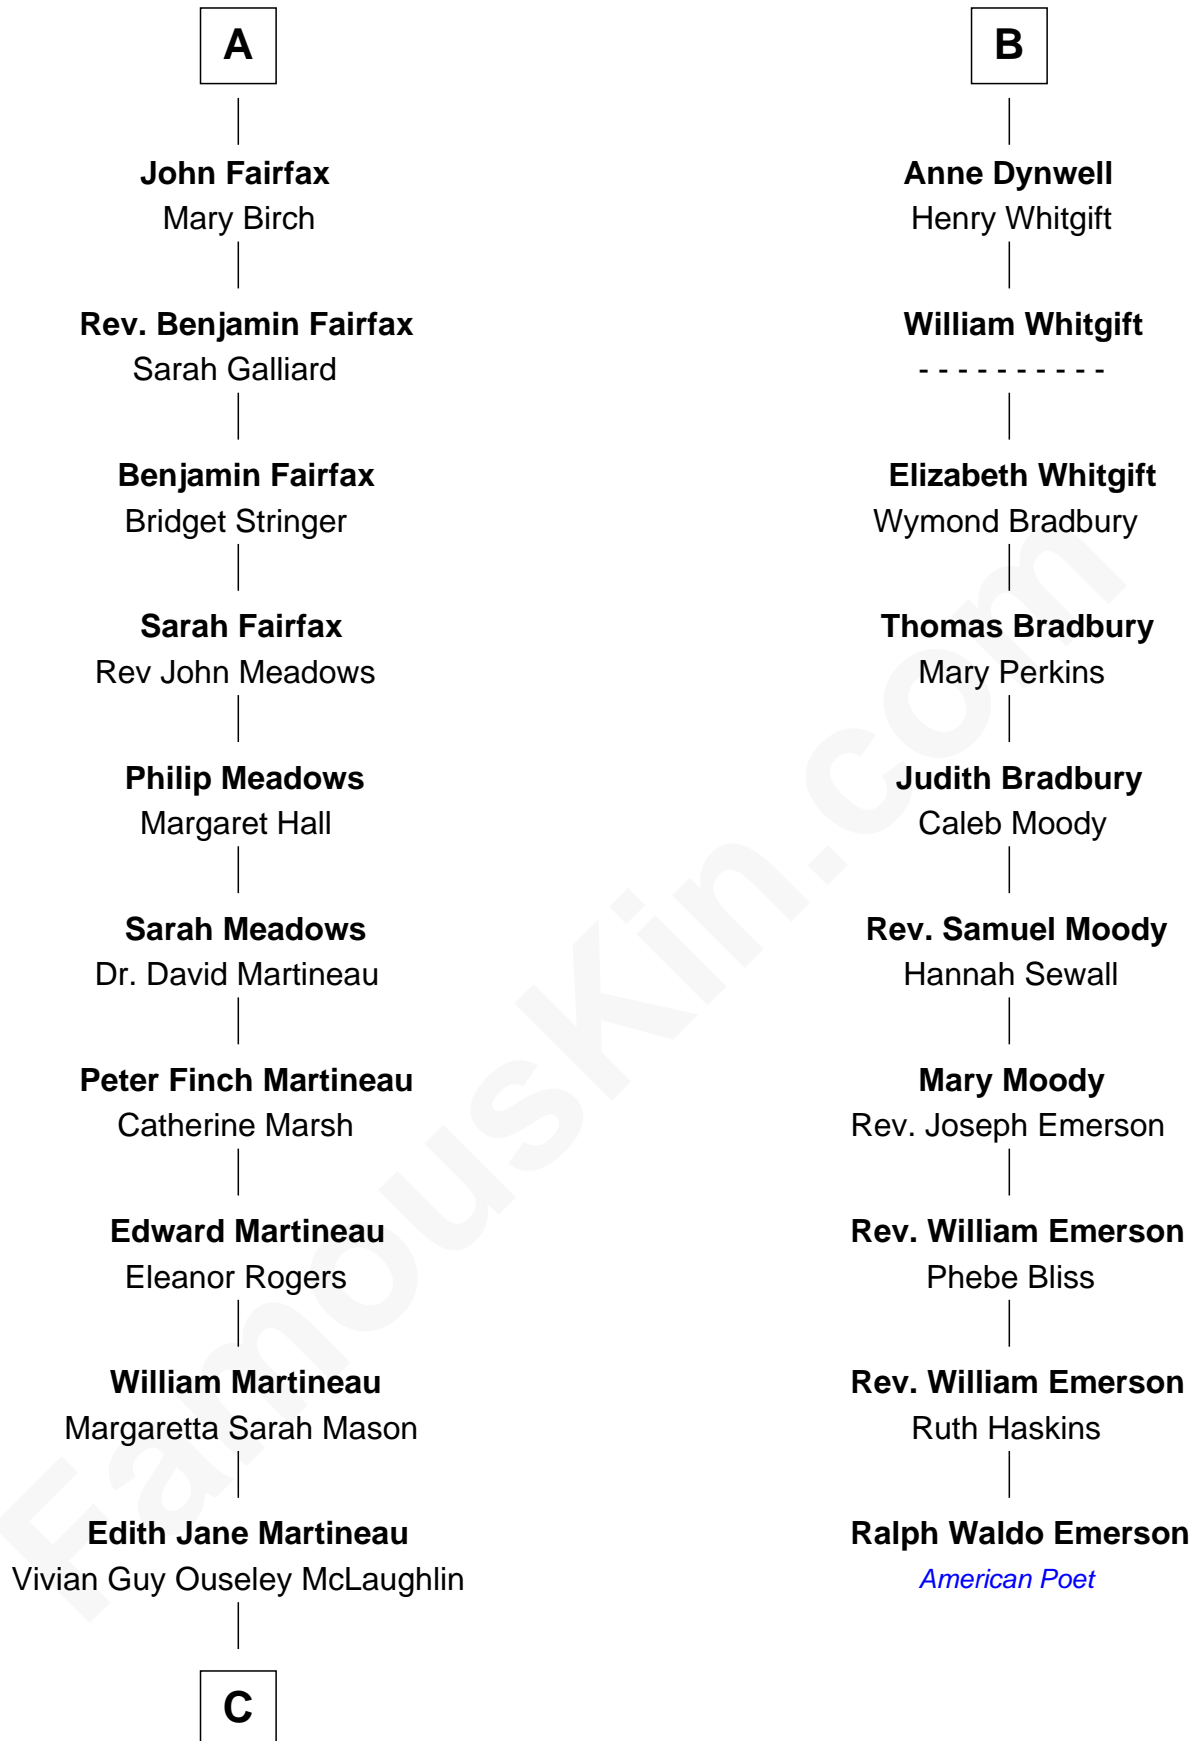

# FamousKin.com Relationship Chart of

**Guy Ritchie**

*British Filmmaker*

16th cousin 3 times removed of

**Ralph Waldo Emerson**

*American Poet*

**Sir Henry de Percy**

Idoine de Clifford

**C**

**Doris Margaretta McLaughlin**

Stuart John Ritchie

**John Vivian Ritchie**

Amber Mary Parkinson

**Guy Ritchie**

*British Filmmaker*

FamousKin.com