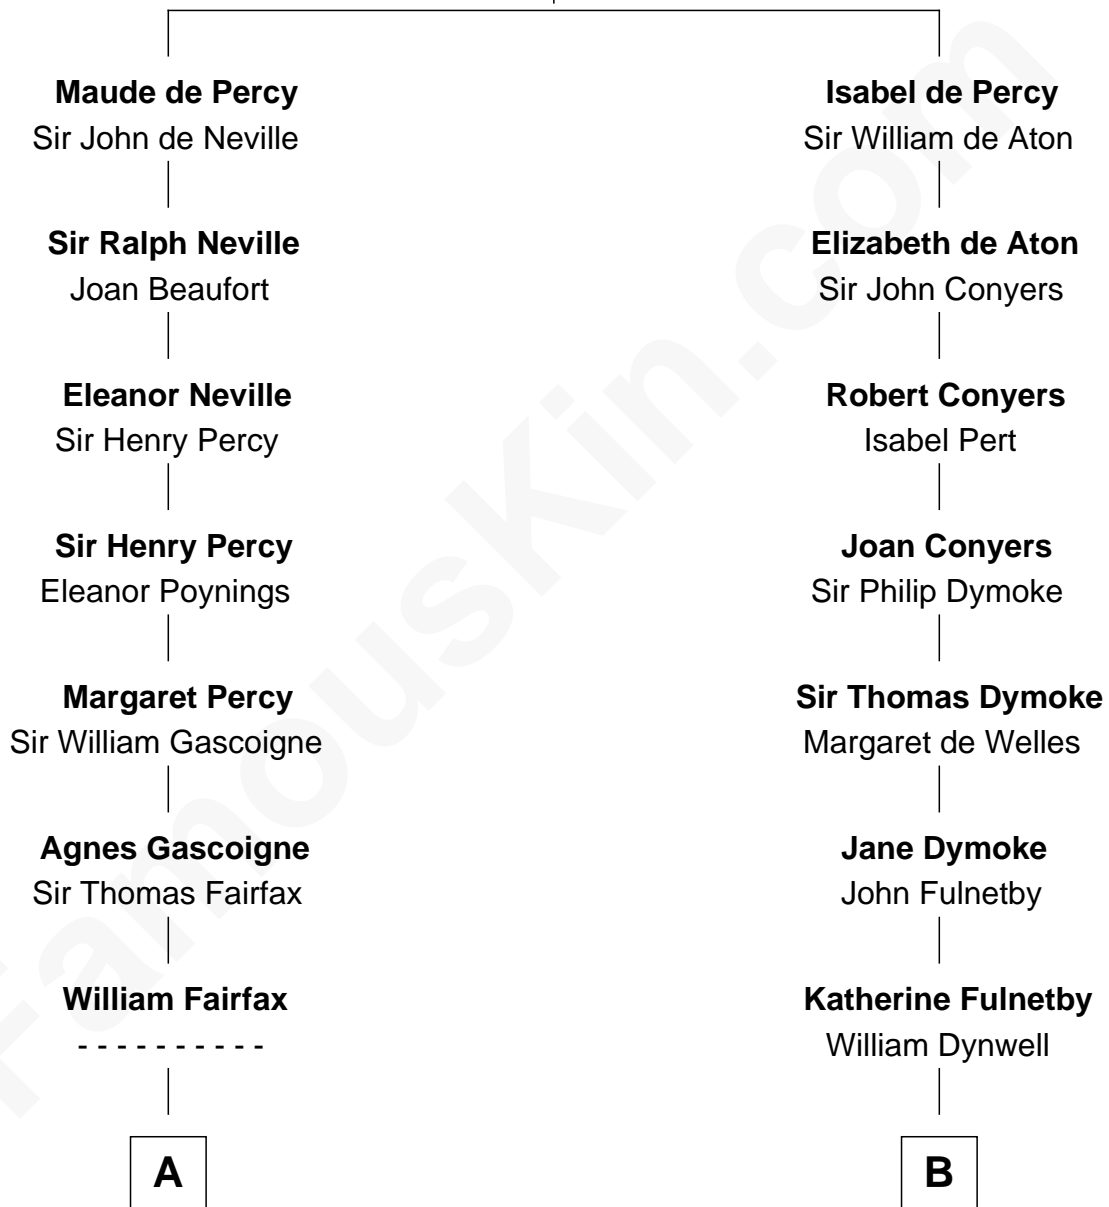

# FamousKin.com Relationship Chart of

**Guy Ritchie**

*British Filmmaker*

16th cousin 3 times removed of

**Ralph Waldo Emerson**

*American Poet*

**Sir Henry de Percy**

Idoine de Clifford

**C**

**Doris Margaretta McLaughlin**

Stuart John Ritchie

**John Vivian Ritchie**

Amber Mary Parkinson

**Guy Ritchie**

*British Filmmaker*

FamousKin.com