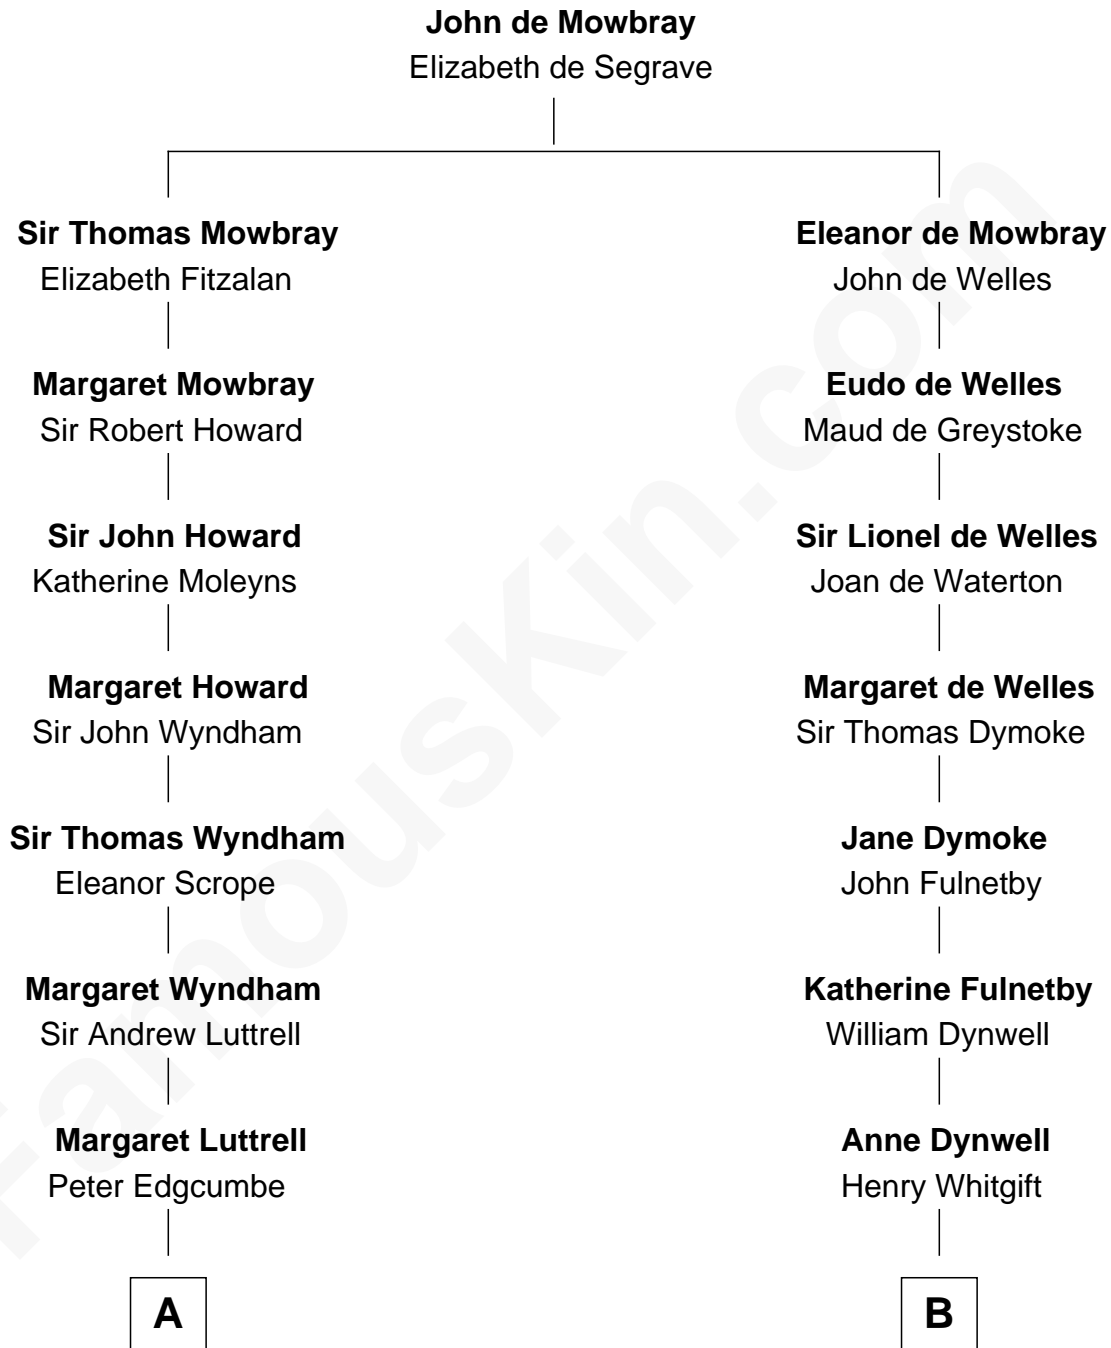

FamousKin.com Relationship Chart of

Guy Ritchie

British Filmmaker

15th cousin 4 times removed of

Ralph Waldo Emerson

American Poet

C

—
Doris Margaretta McLaughlin

Stuart John Ritchie

—
John Vivian Ritchie

Amber Mary Parkinson

—
Guy Ritchie

British Filmmaker

FamousKin.com