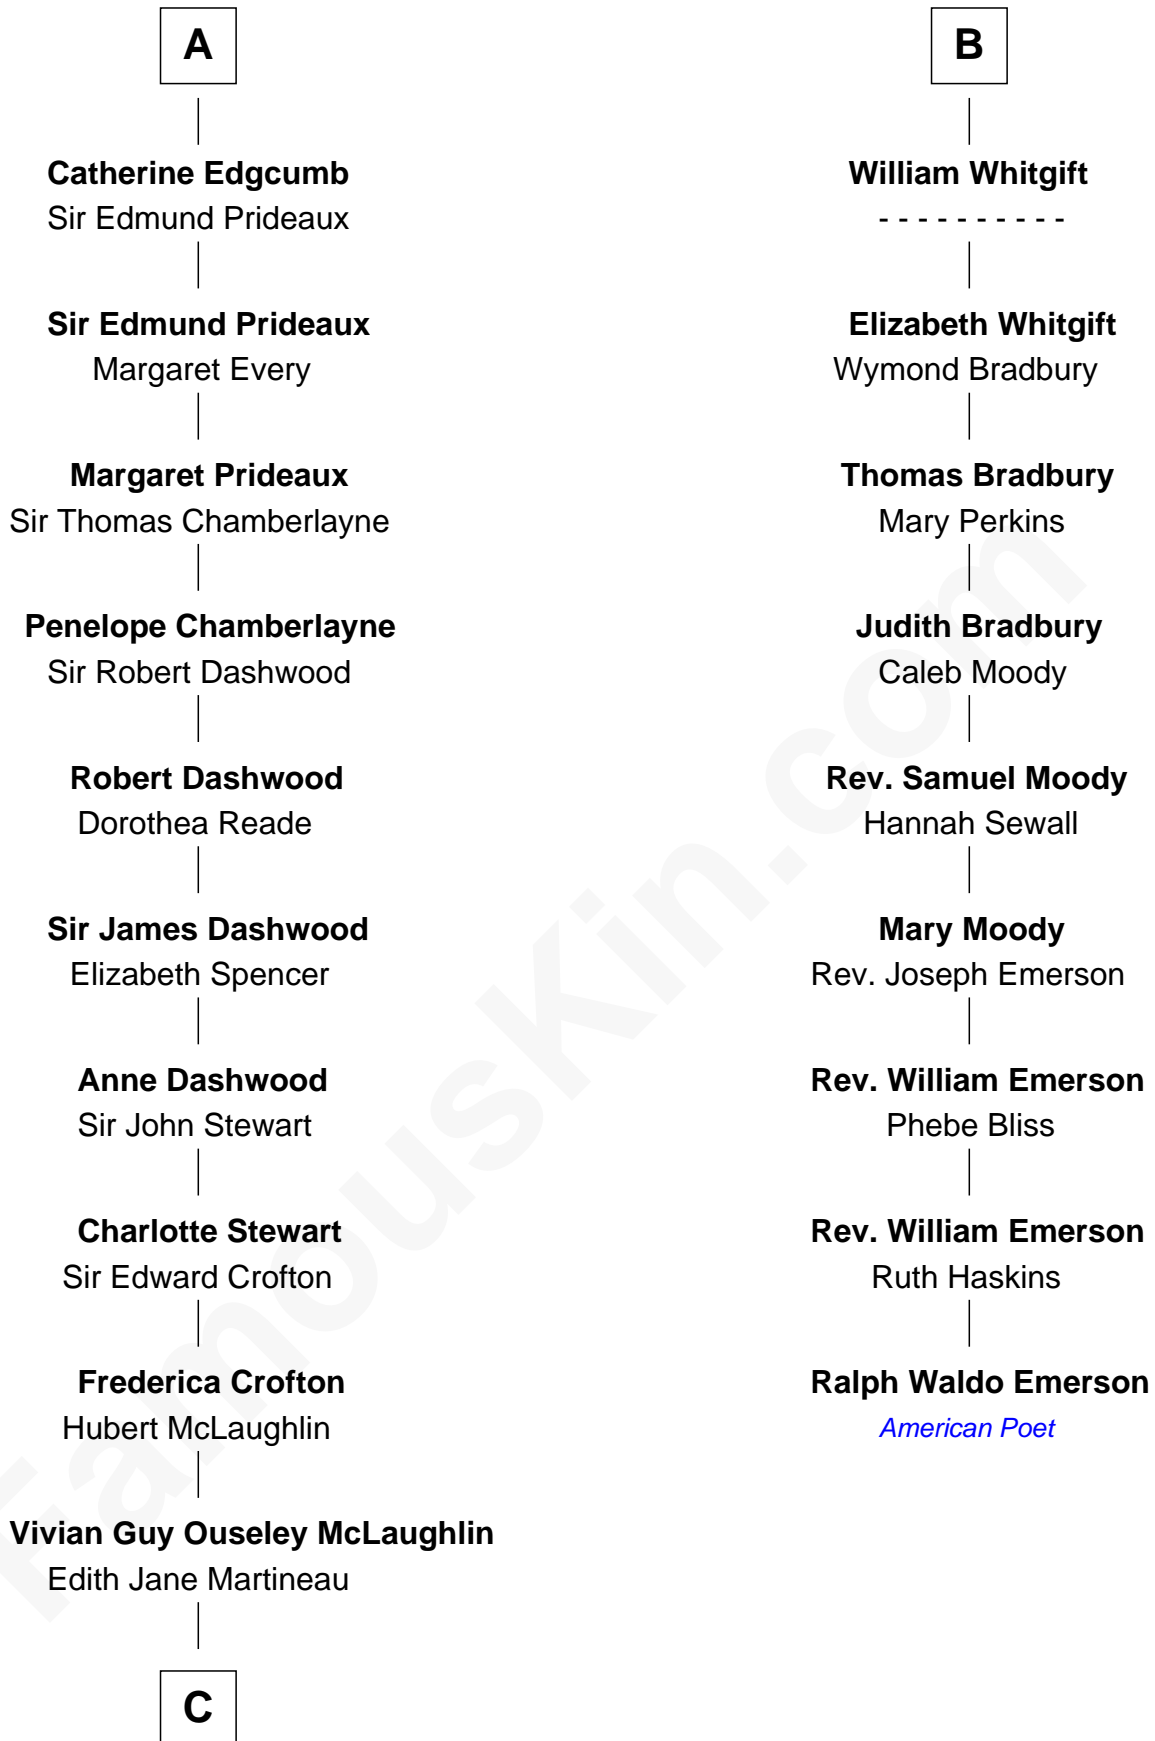

FamousKin.com Relationship Chart of

Guy Ritchie

British Filmmaker

15th cousin 4 times removed of

Ralph Waldo Emerson

American Poet

C

—
Doris Margaretta McLaughlin

Stuart John Ritchie

—
John Vivian Ritchie

Amber Mary Parkinson

—
Guy Ritchie

British Filmmaker

FamousKin.com