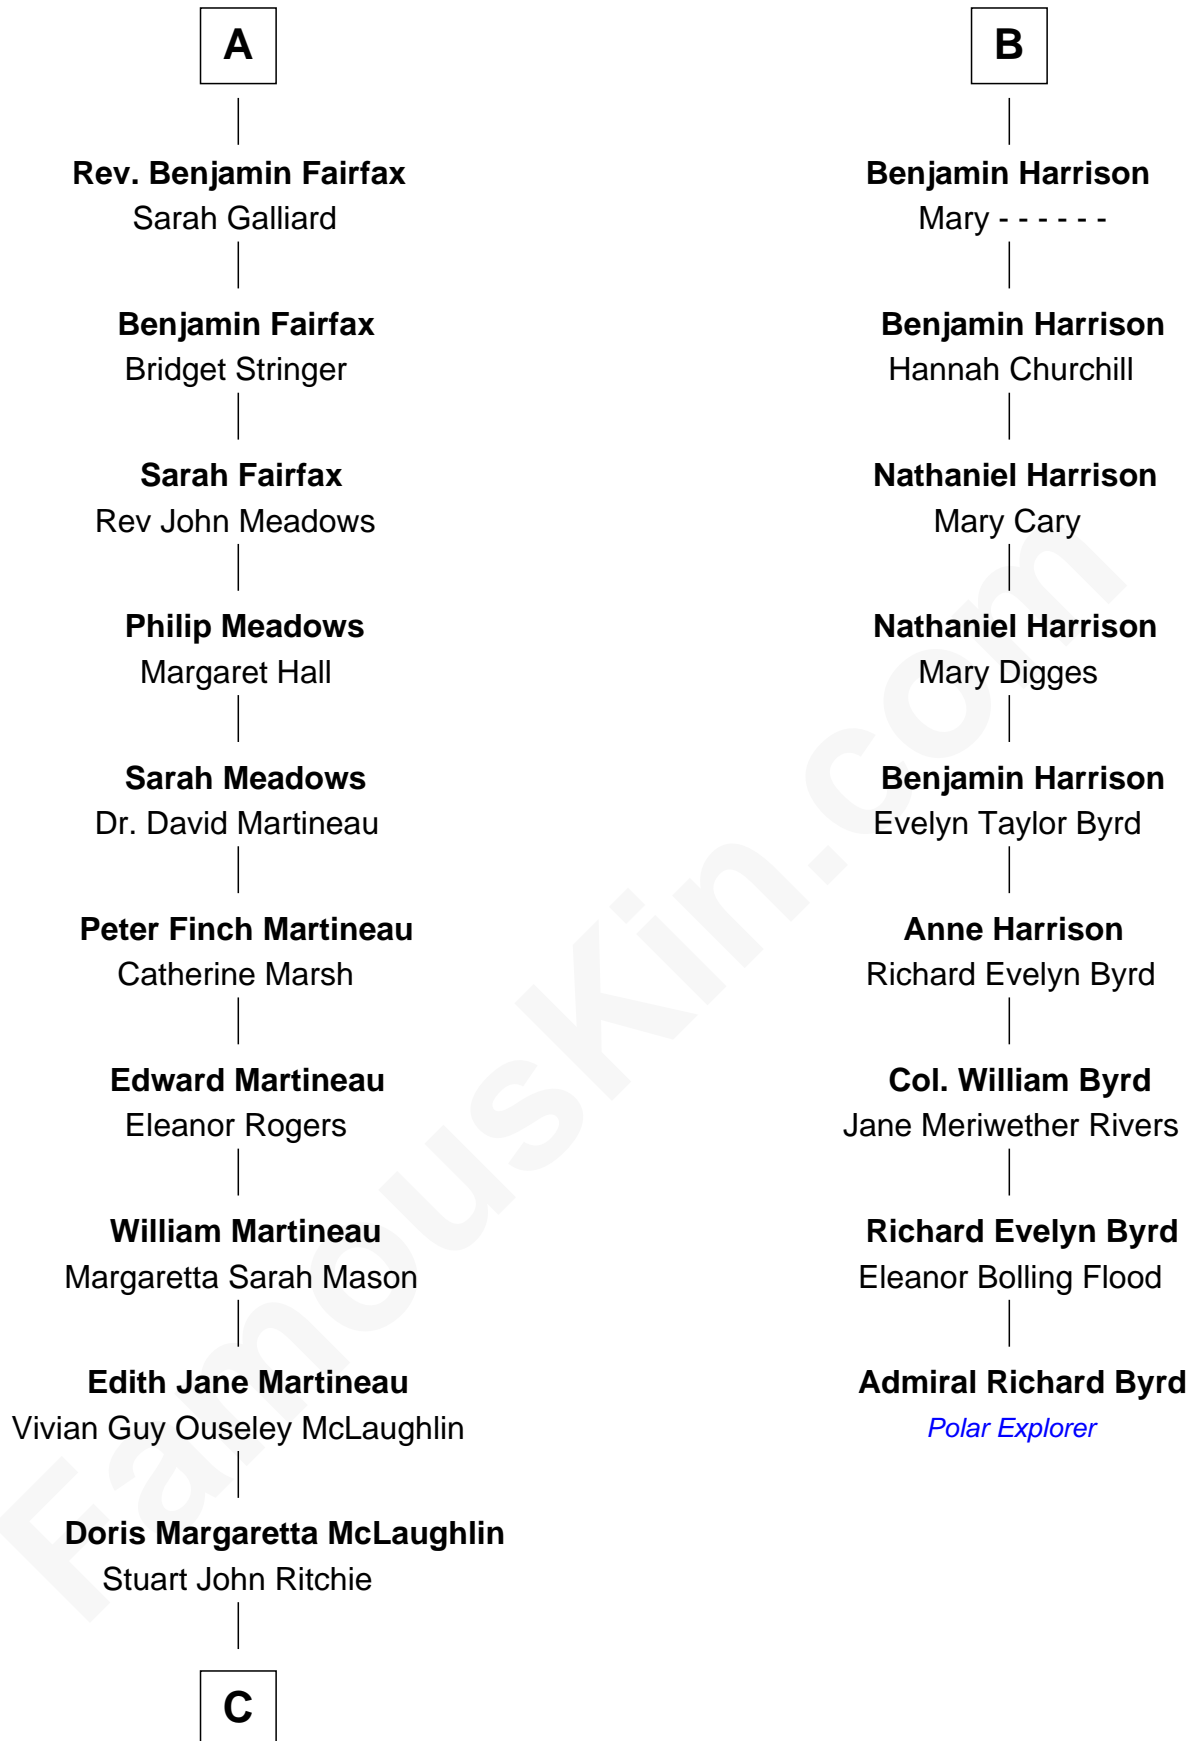

FamousKin.com Relationship Chart of

Guy Ritchie

British Filmmaker

15th cousin 3 times removed of

Admiral Richard Byrd

Polar Explorer

Margaret de Stafford

Sir Ralph Neville

C

—
John Vivian Ritchie
Amber Mary Parkinson

—
Guy Ritchie
British Filmmaker

FamousKin.com