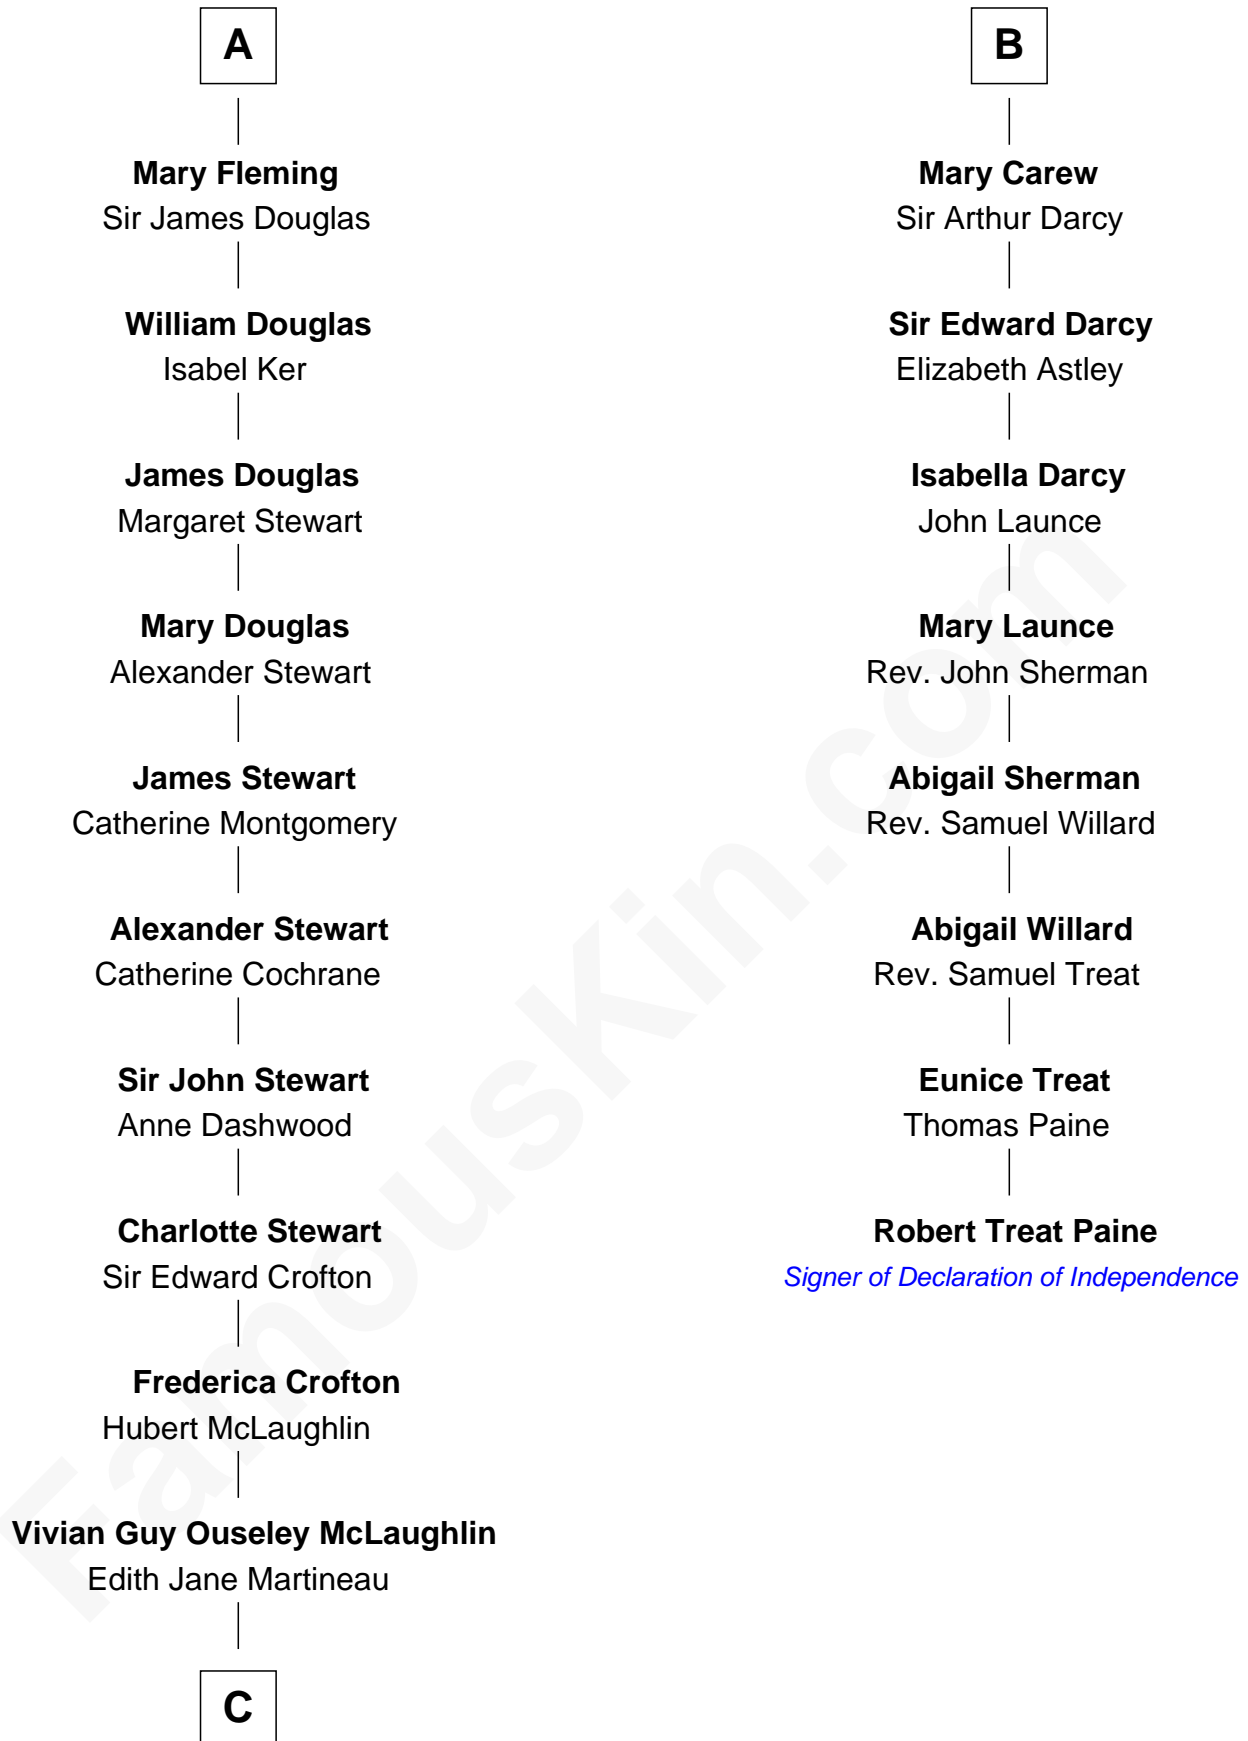

FamousKin.com Relationship Chart of

Guy Ritchie

British Filmmaker

14th cousin 5 times removed of

Robert Treat Paine

Signer of the Declaration of Independence

C

—
Doris Margaretta McLaughlin

Stuart John Ritchie

—
John Vivian Ritchie

Amber Mary Parkinson

—
Guy Ritchie

British Filmmaker

FamousKin.com