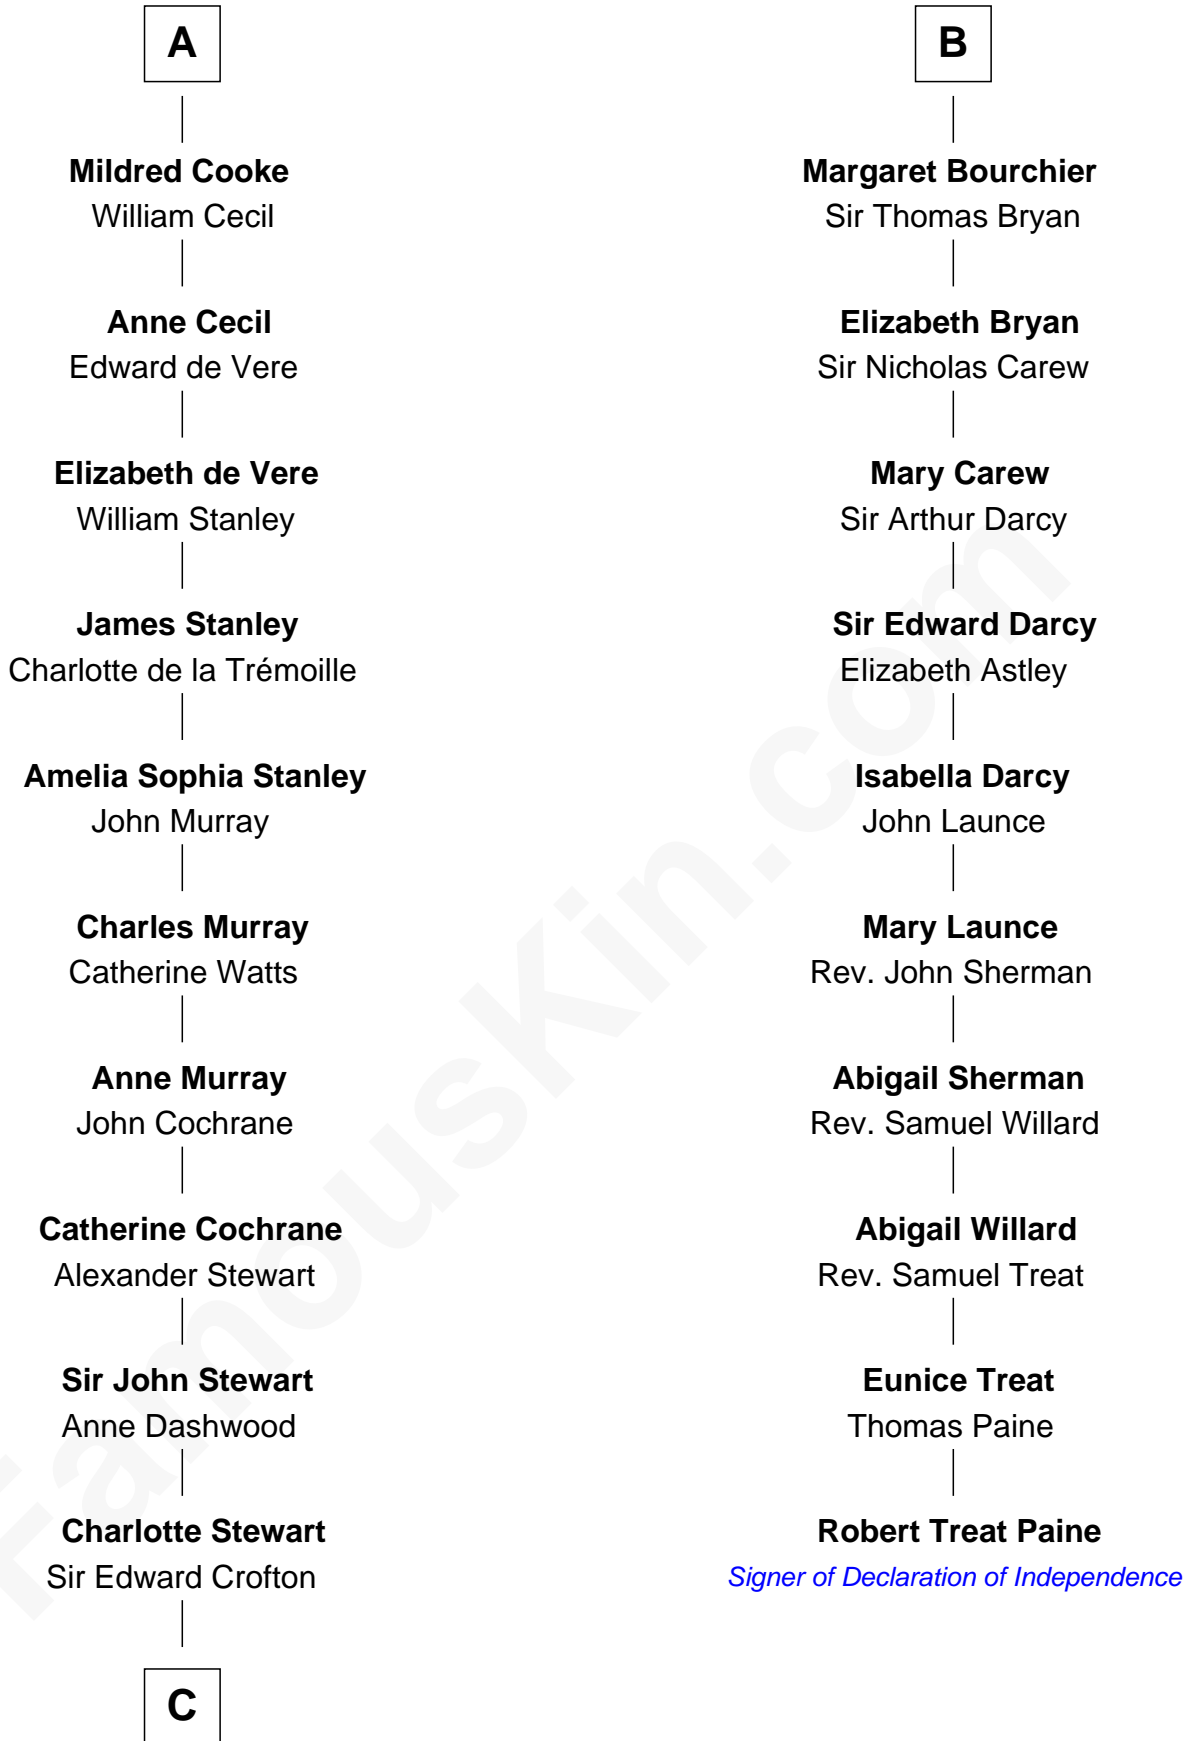

FamousKin.com Relationship Chart of

Guy Ritchie

British Filmmaker

16th cousin 5 times removed of

Robert Treat Paine

Signer of the Declaration of Independence

C

Frederica Crofton