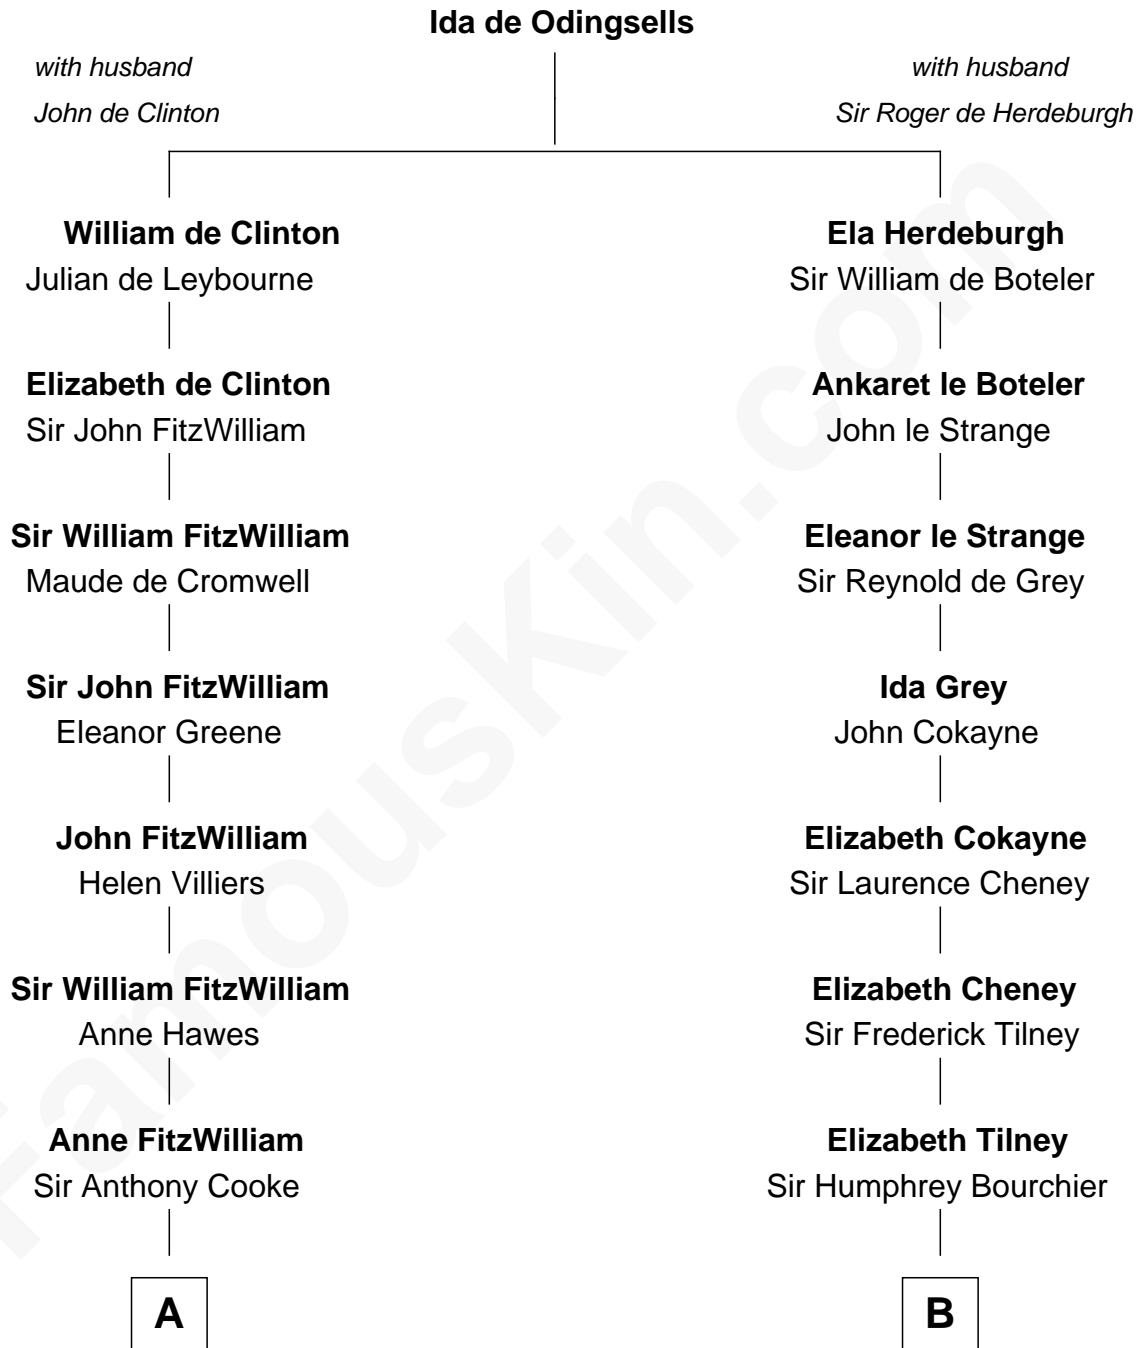

FamousKin.com Relationship Chart of

Guy Ritchie

British Filmmaker

16th cousin 5 times removed of

Robert Treat Paine

Signer of the Declaration of Independence

C

Frederica Crofton

Hubert McLaughlin

Vivian Guy Ouseley McLaughlin

Edith Jane Martineau

Doris Margaretta McLaughlin

Stuart John Ritchie

John Vivian Ritchie

Amber Mary Parkinson

Guy Ritchie