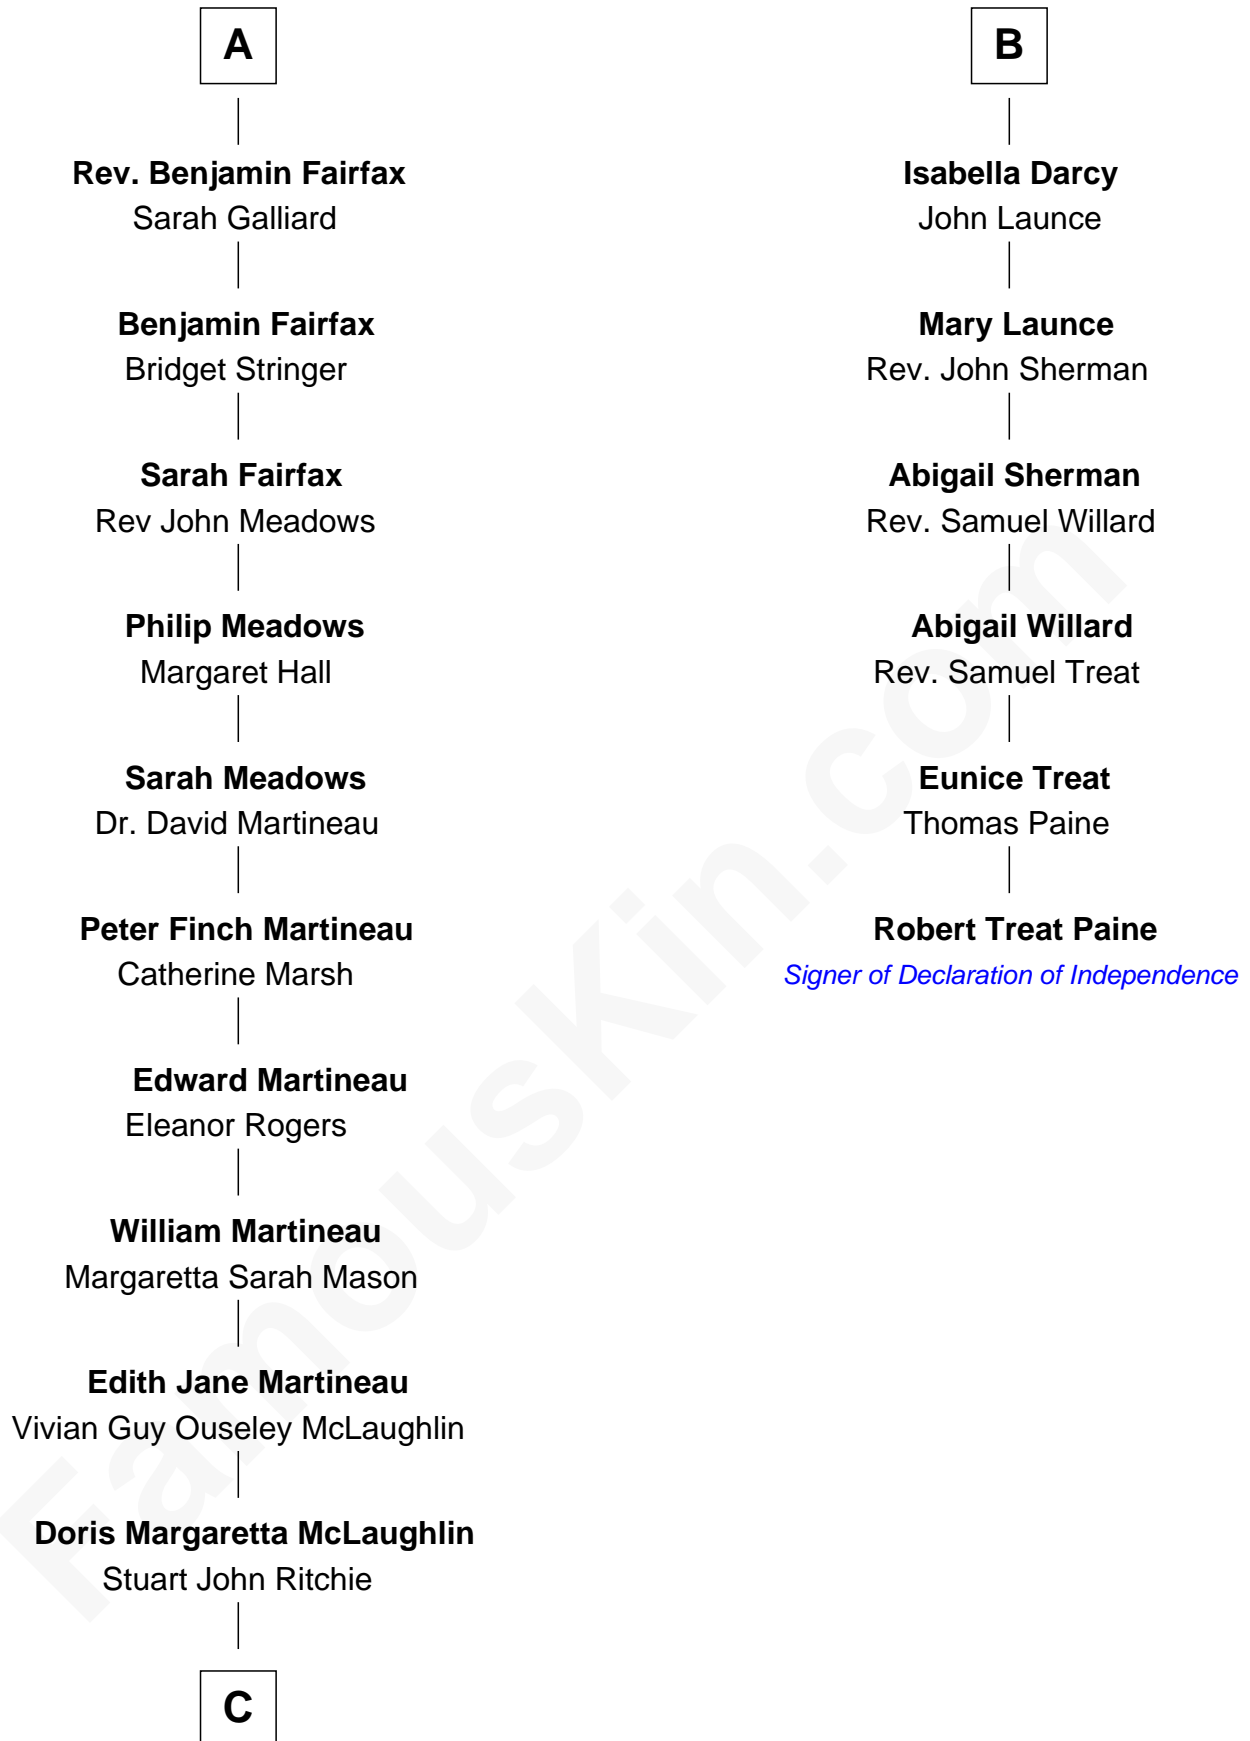

FamousKin.com Relationship Chart of

Guy Ritchie

British Filmmaker

12th cousin 6 times removed of

Robert Treat Paine

Signer of the Declaration of Independence

Sir Robert de Ferrers

Joan Beaufort

Signer of Declaration of Independence

C

—
John Vivian Ritchie
Amber Mary Parkinson

—
Guy Ritchie
British Filmmaker

FamousKin.com