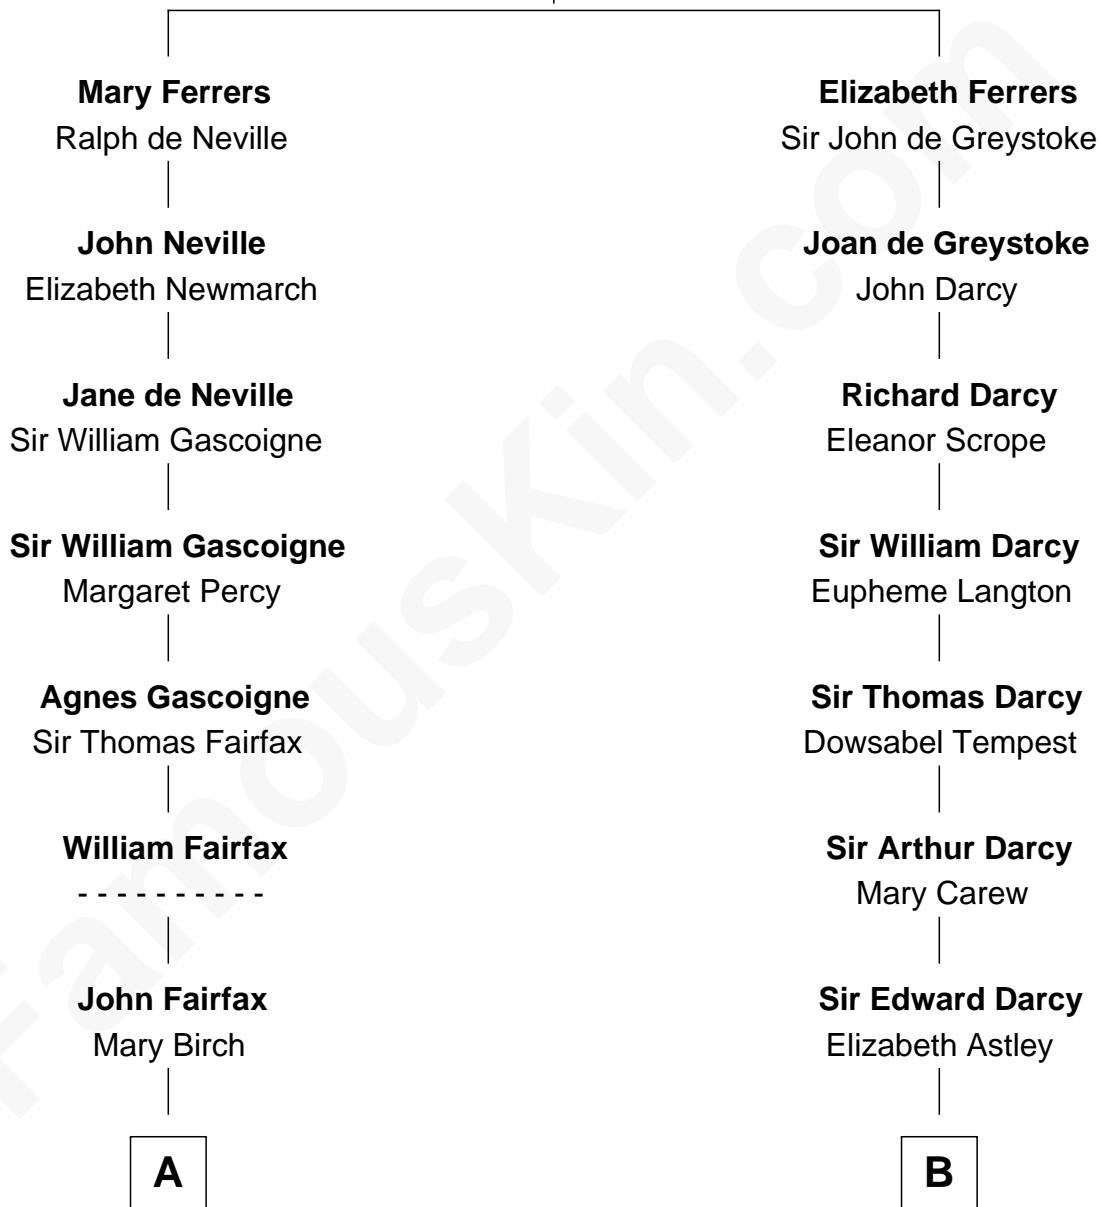

FamousKin.com Relationship Chart of

Guy Ritchie

British Filmmaker

12th cousin 6 times removed of

Robert Treat Paine

Signer of the Declaration of Independence

Sir Robert de Ferrers

Joan Beaufort

Signer of Declaration of Independence

C

—
John Vivian Ritchie
Amber Mary Parkinson

—
Guy Ritchie
British Filmmaker

FamousKin.com