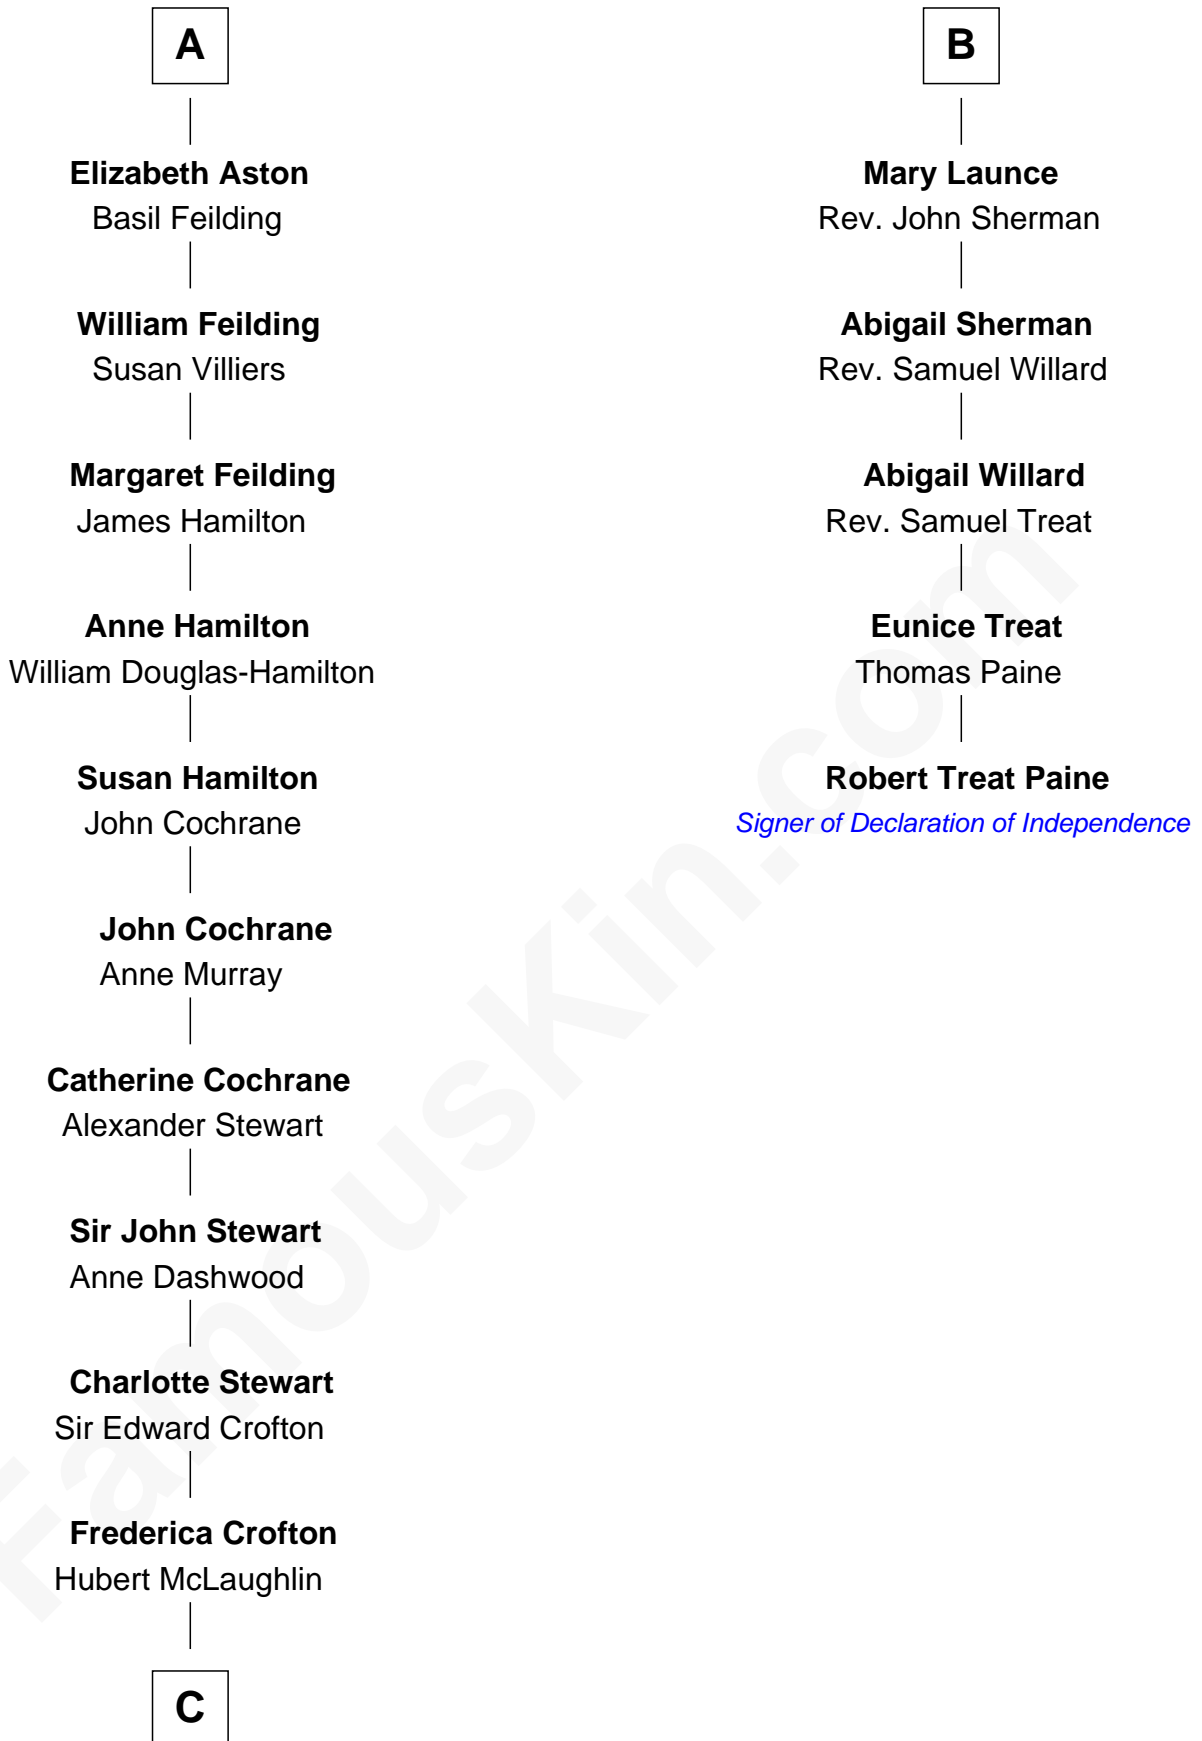

FamousKin.com Relationship Chart of

Guy Ritchie

British Filmmaker

11th cousin 9 times removed of

Robert Treat Paine

Signer of the Declaration of Independence

Stephen le Scrope

Margery de Welles

Maude le Scrope

Sir Baldwin Freville

Joyce Freville

Sir Roger Aston

Sir Robert Aston

Isabel Brereton

John Aston

Elizabeth Delves

Mary Carew

Sir Edward Darcy

Elizabeth Astley

Isabella Darcy

John Launce

B

C

—
Vivian Guy Ouseley McLaughlin