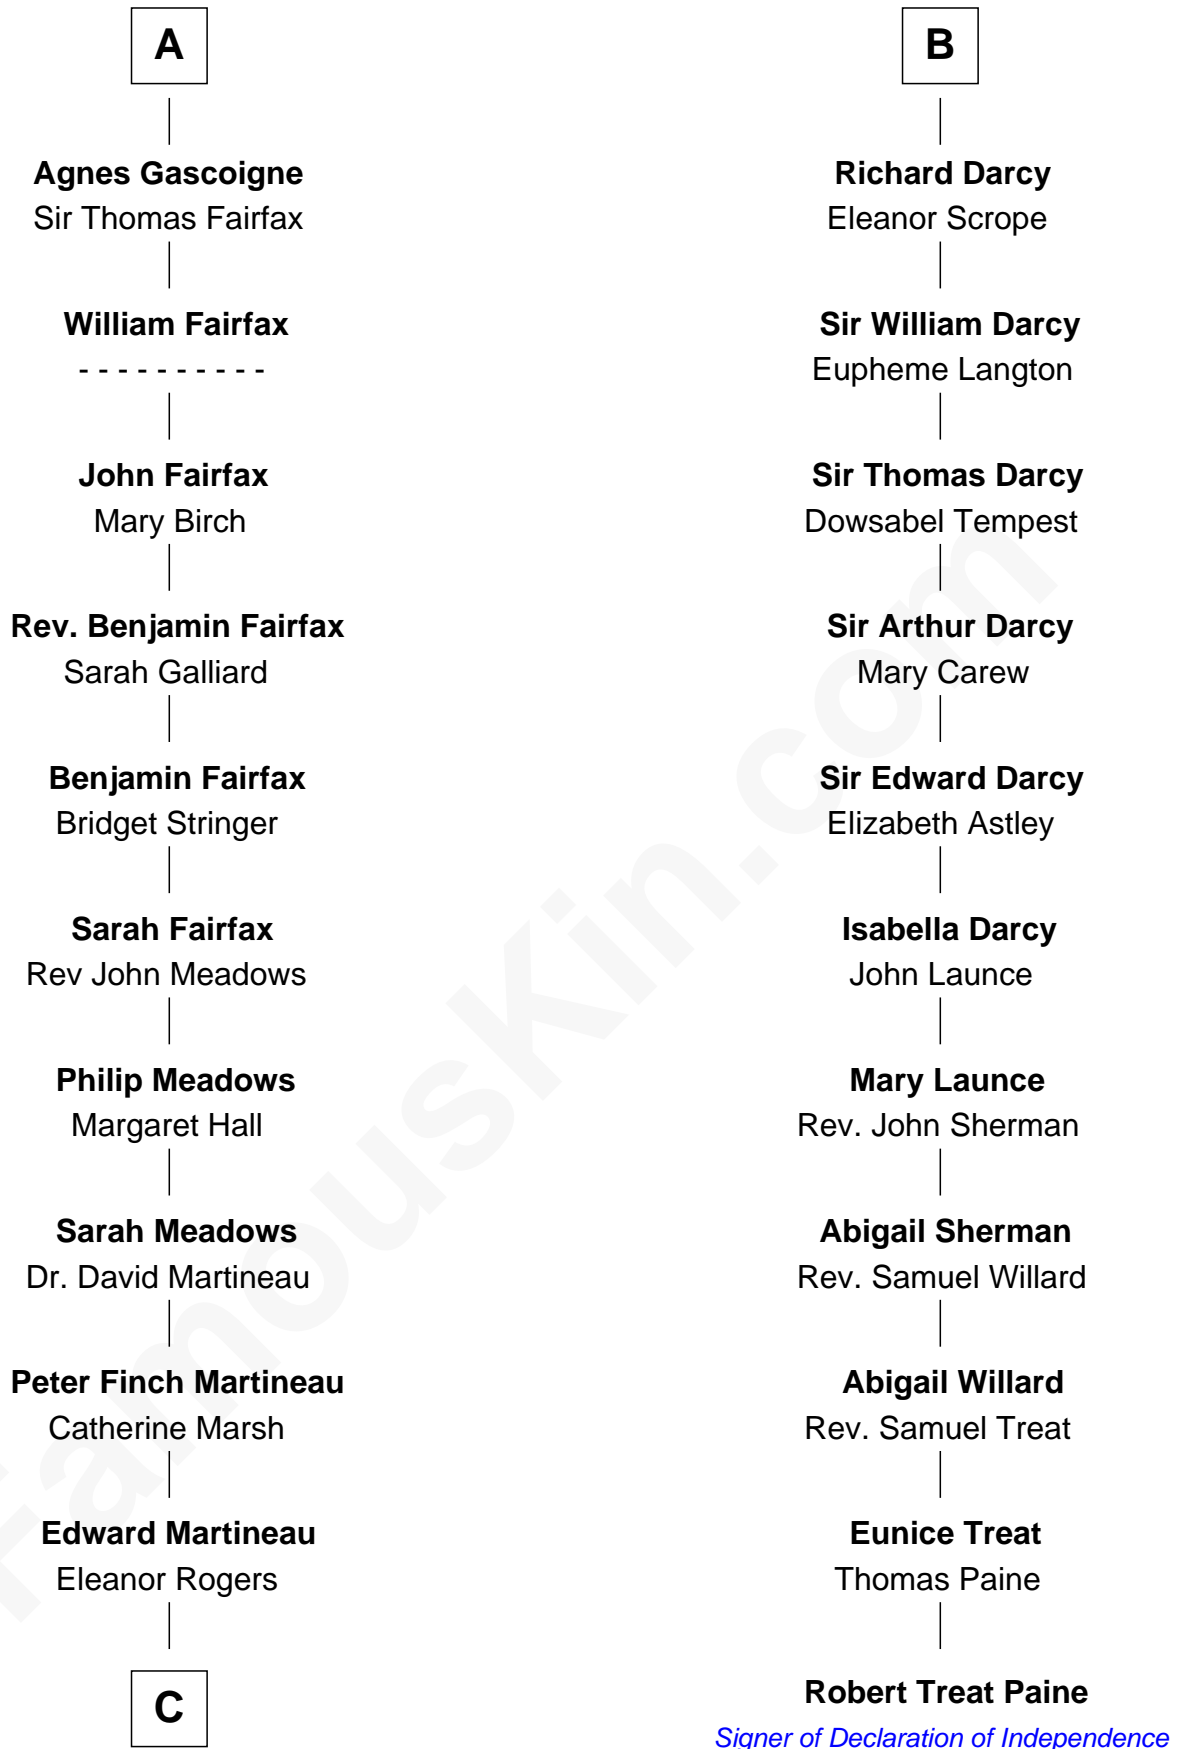

FamousKin.com Relationship Chart of

Guy Ritchie

British Filmmaker

17th cousin 4 times removed of

Robert Treat Paine

Signer of the Declaration of Independence

Sir William de Ferrers

Margaret de Quincy

C

William Martineau
Margaretta Sarah Mason

Edith Jane Martineau
Vivian Guy Ouseley McLaughlin

Doris Margaretta McLaughlin
Stuart John Ritchie

John Vivian Ritchie
Amber Mary Parkinson

Guy Ritchie
British Filmmaker