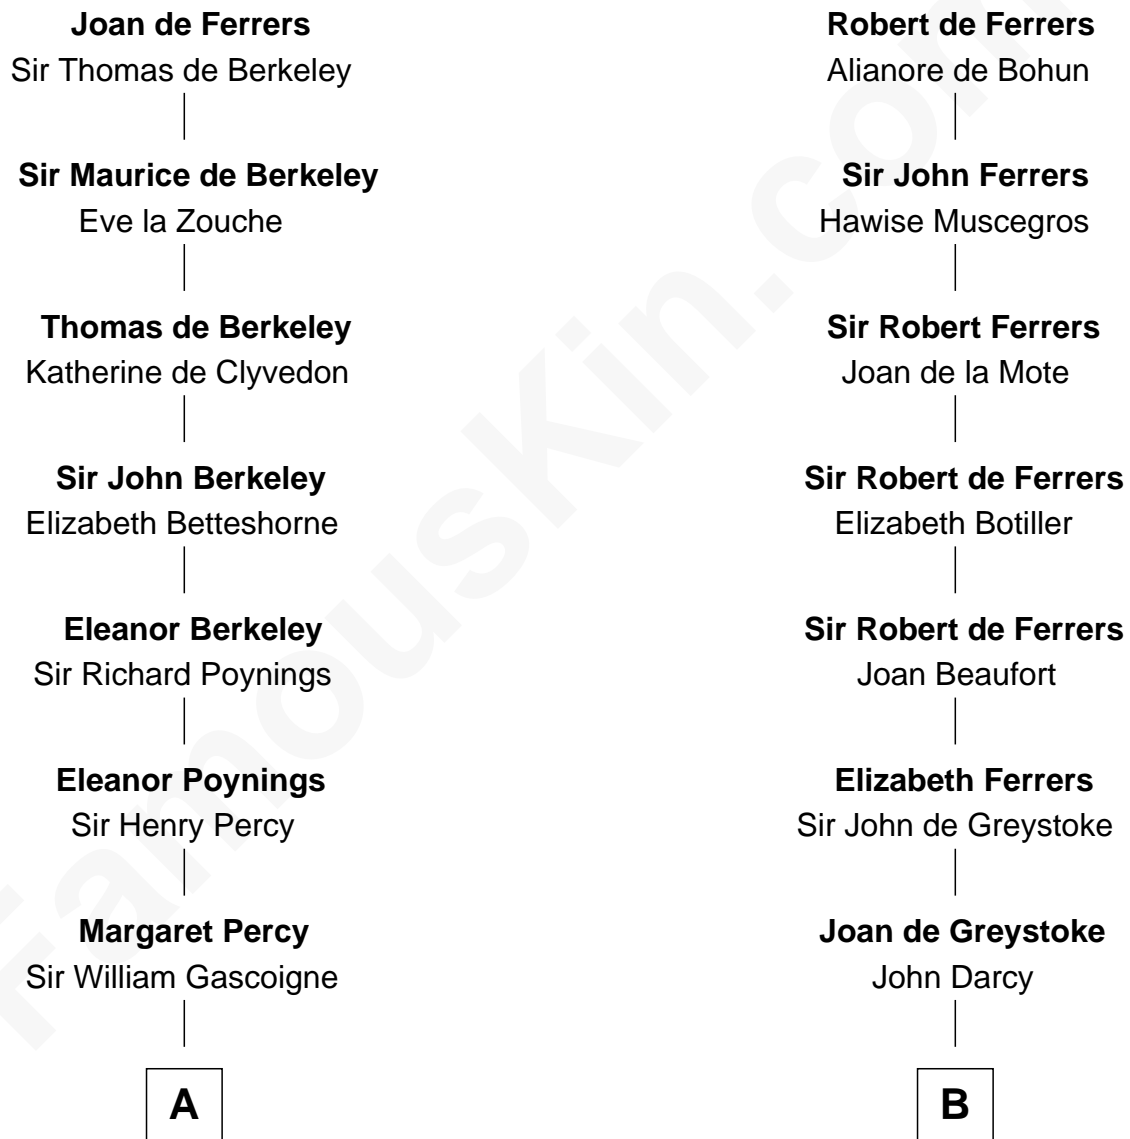

FamousKin.com Relationship Chart of

Guy Ritchie

British Filmmaker

17th cousin 4 times removed of

Robert Treat Paine

Signer of the Declaration of Independence

Sir William de Ferrers

Margaret de Quincy

C

William Martineau
Margaretta Sarah Mason

Edith Jane Martineau
Vivian Guy Ouseley McLaughlin

Doris Margaretta McLaughlin
Stuart John Ritchie

John Vivian Ritchie
Amber Mary Parkinson

Guy Ritchie
British Filmmaker