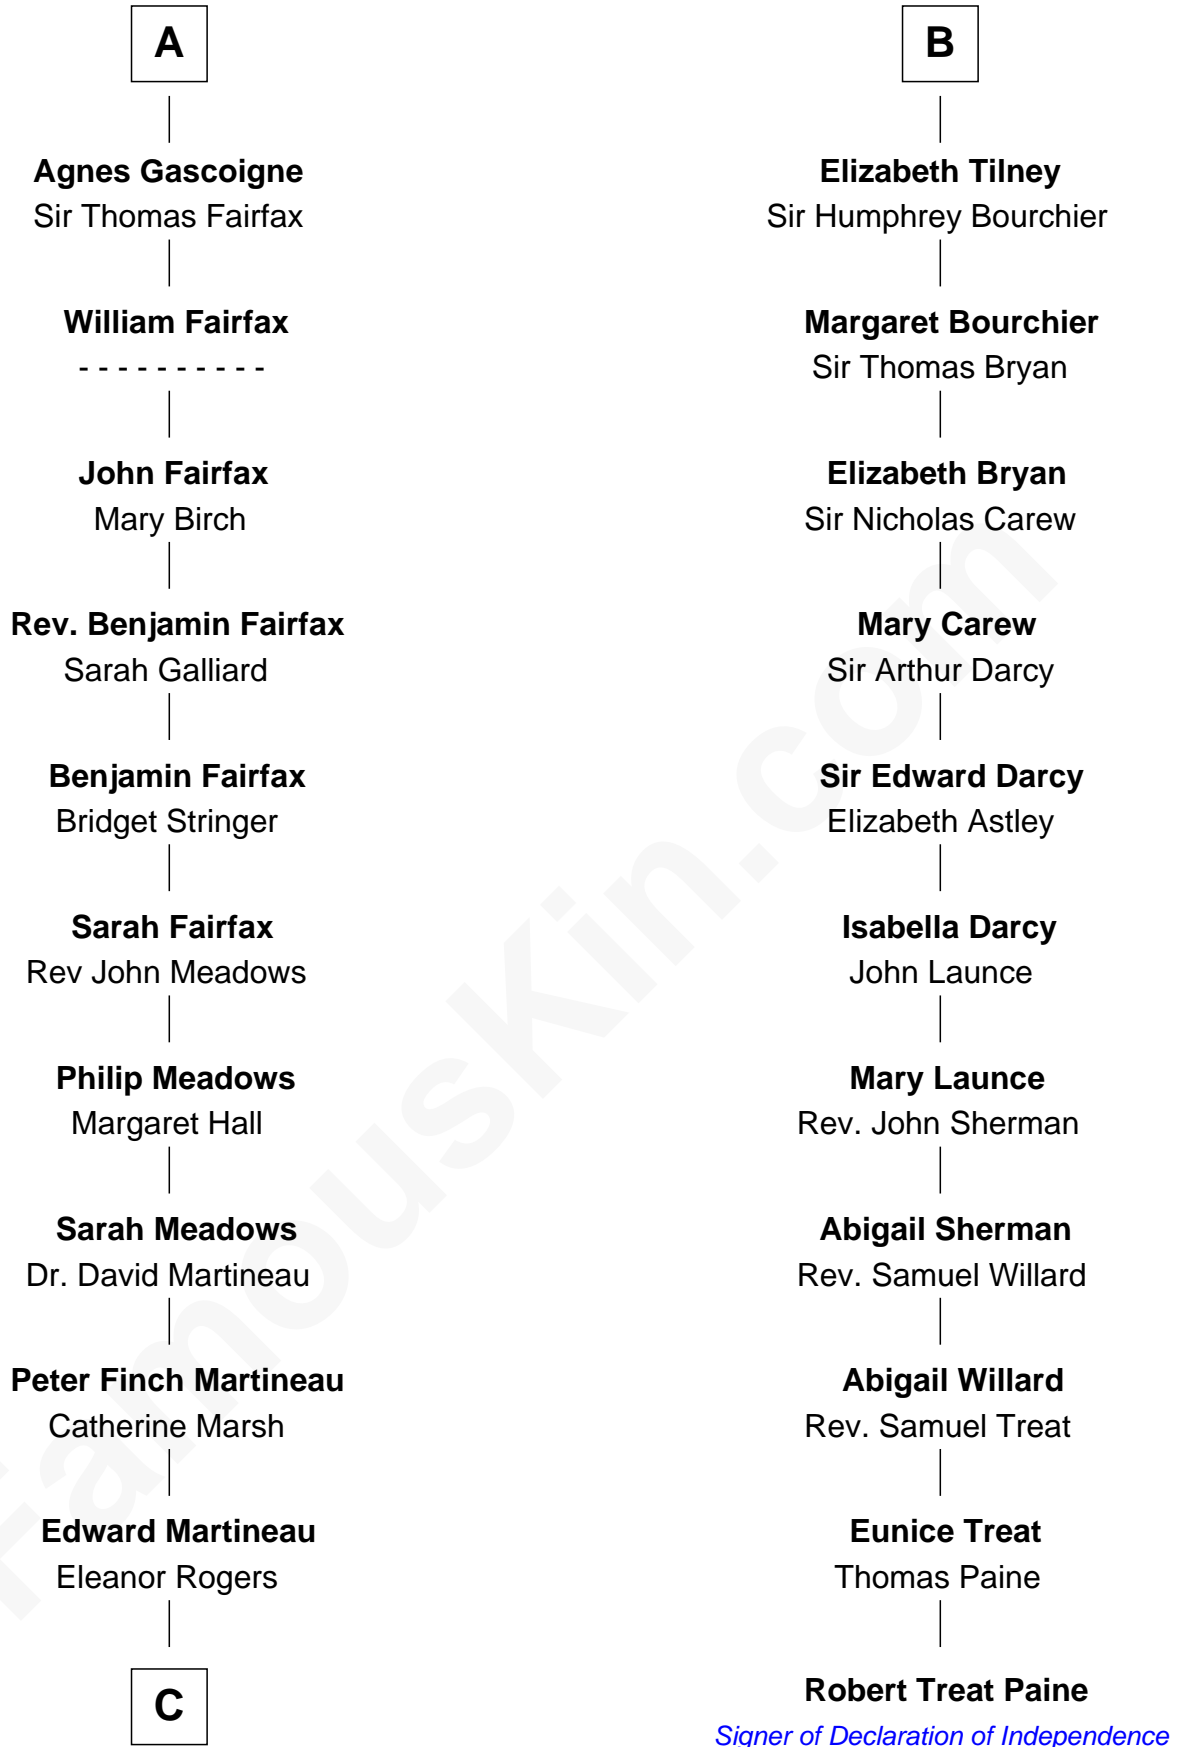

FamousKin.com Relationship Chart of

Guy Ritchie

British Filmmaker

17th cousin 4 times removed of

Robert Treat Paine

Signer of the Declaration of Independence

Sir William de Cantilupe

Eve de Braiose

C

William Martineau
Margaretta Sarah Mason

Edith Jane Martineau
Vivian Guy Ouseley McLaughlin

Doris Margaretta McLaughlin
Stuart John Ritchie

John Vivian Ritchie
Amber Mary Parkinson

Guy Ritchie
British Filmmaker