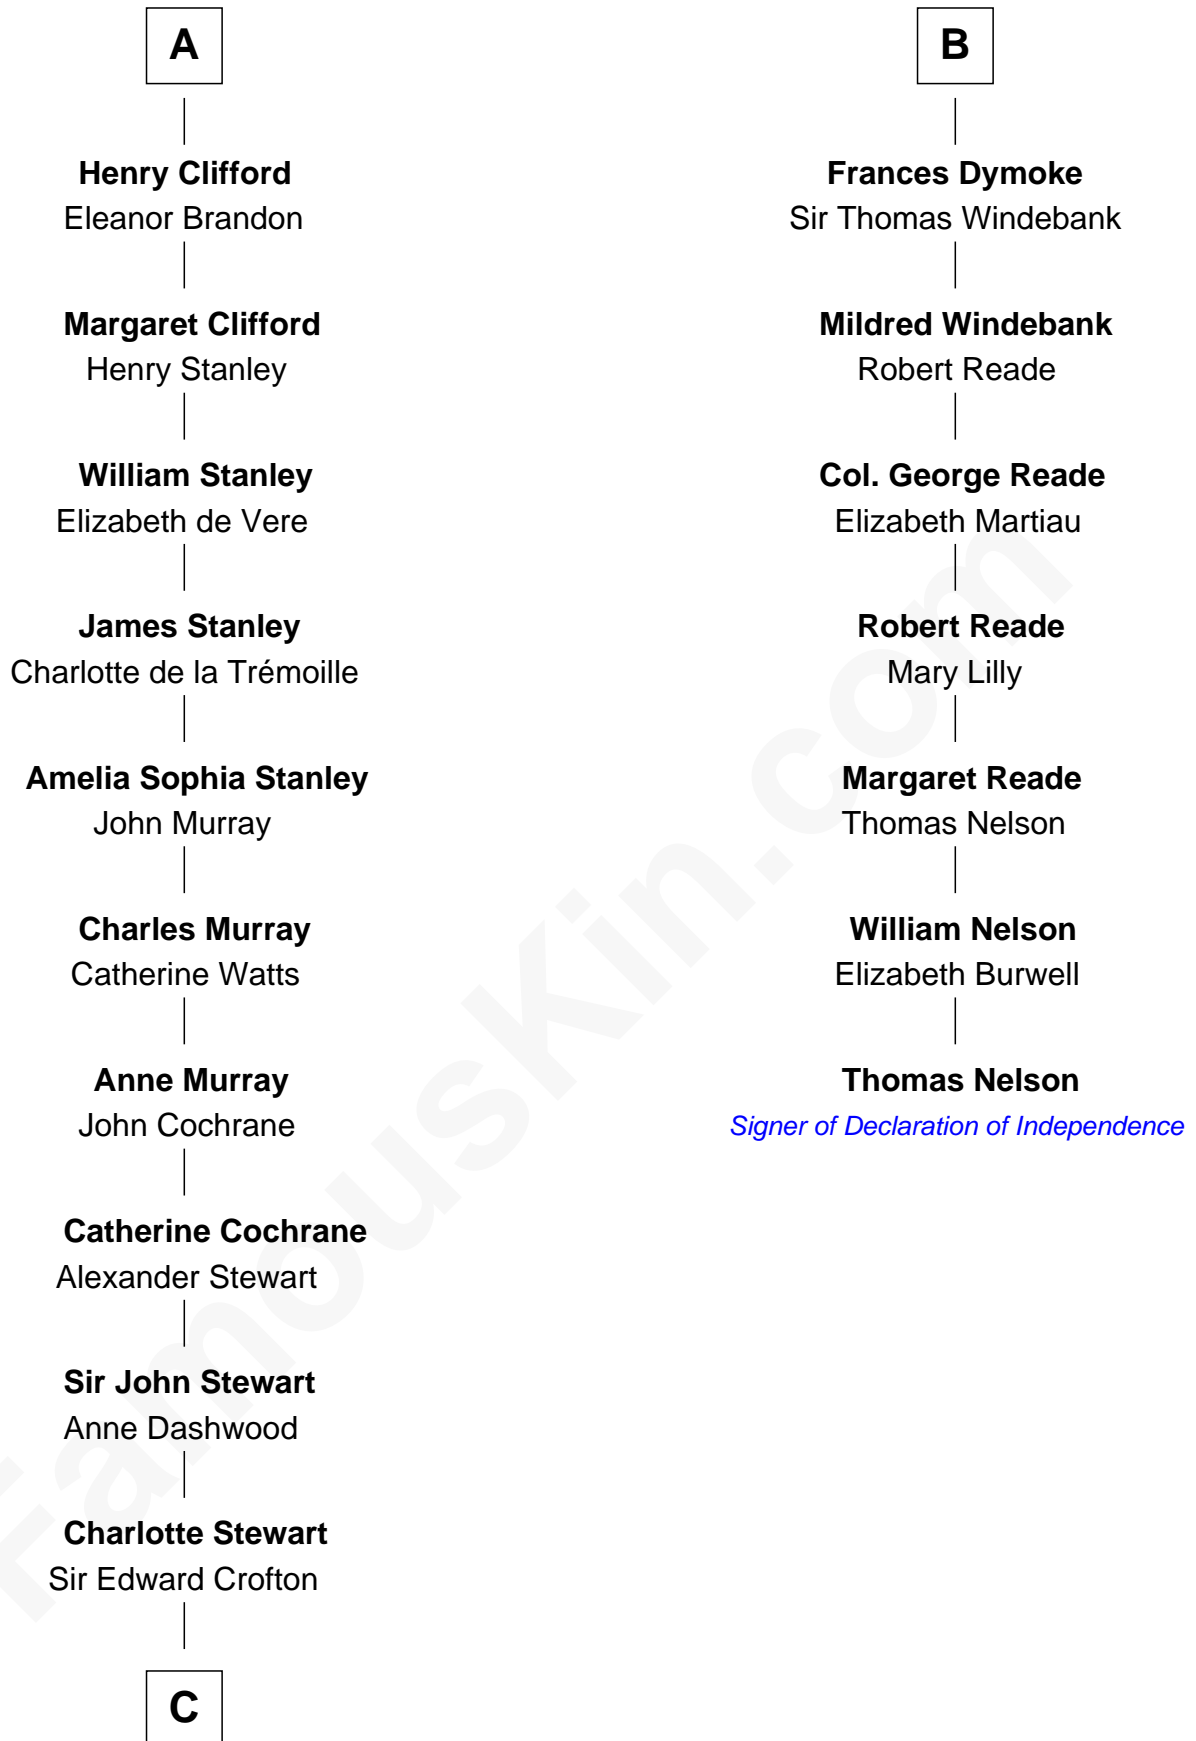

# FamousKin.com Relationship Chart of

**Guy Ritchie**

*British Filmmaker*

13th cousin 8 times removed of

**Thomas Nelson**

*Signer of the Declaration of Independence*

**Sir Geoffrey le Scrope**

Ivetta de Ros