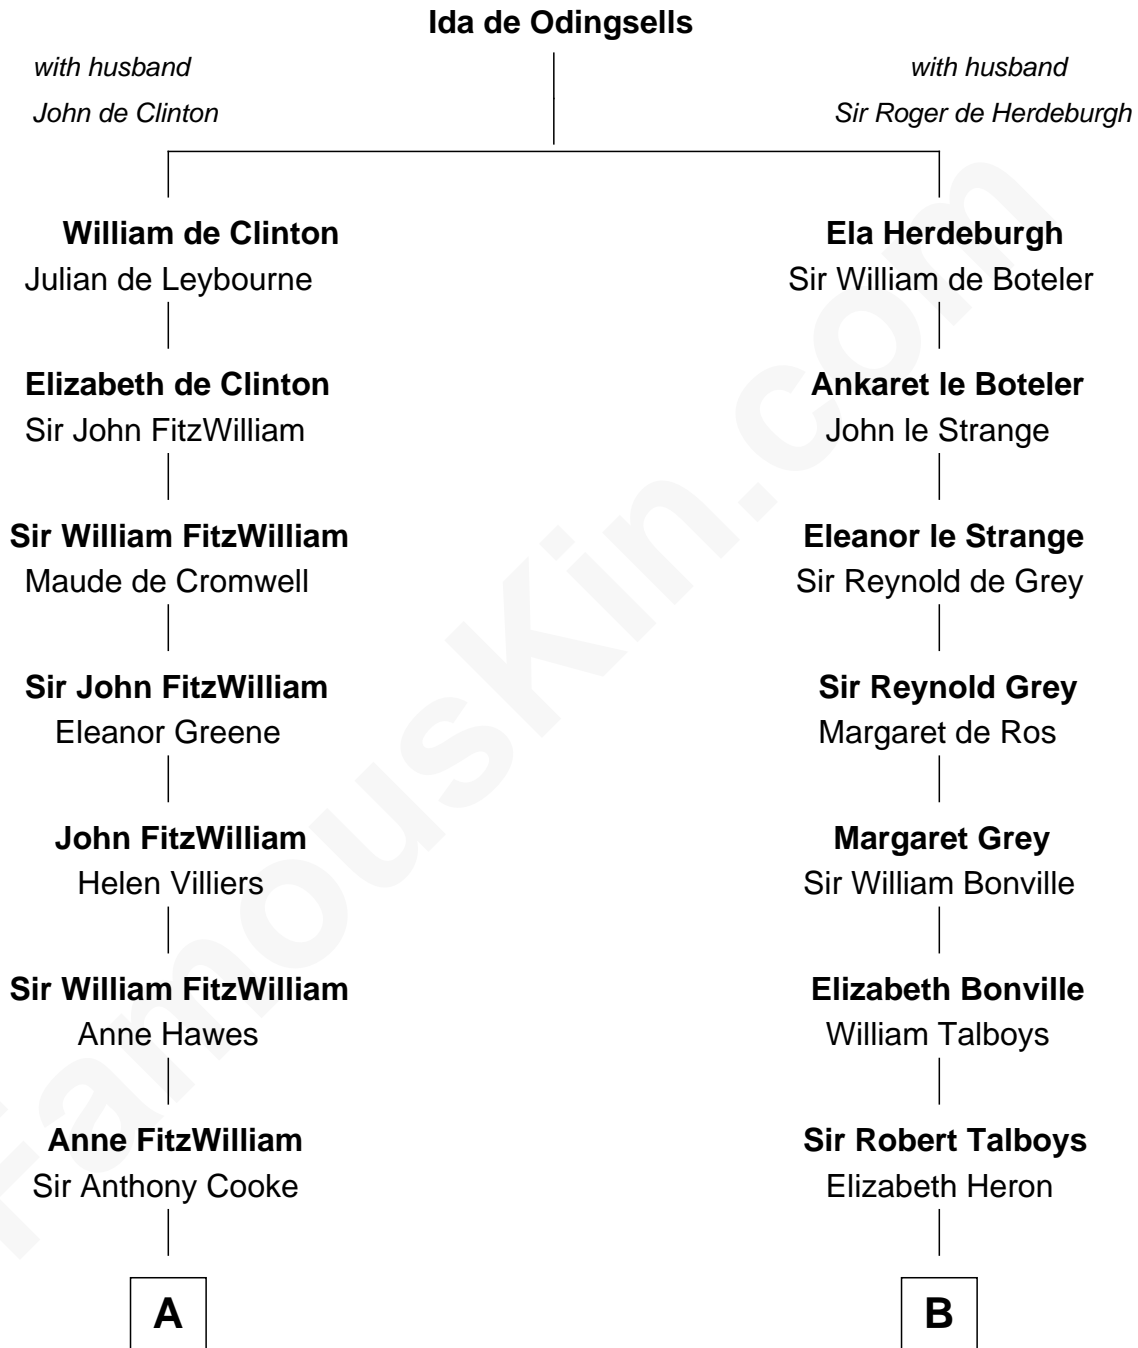

FamousKin.com Relationship Chart of

Guy Ritchie

British Filmmaker

15th cousin 6 times removed of

Thomas Nelson

Signer of the Declaration of Independence

C

Frederica Crofton

Hubert McLaughlin

Vivian Guy Ouseley McLaughlin

Edith Jane Martineau

Doris Margaretta McLaughlin

Stuart John Ritchie

John Vivian Ritchie

Amber Mary Parkinson

Guy Ritchie