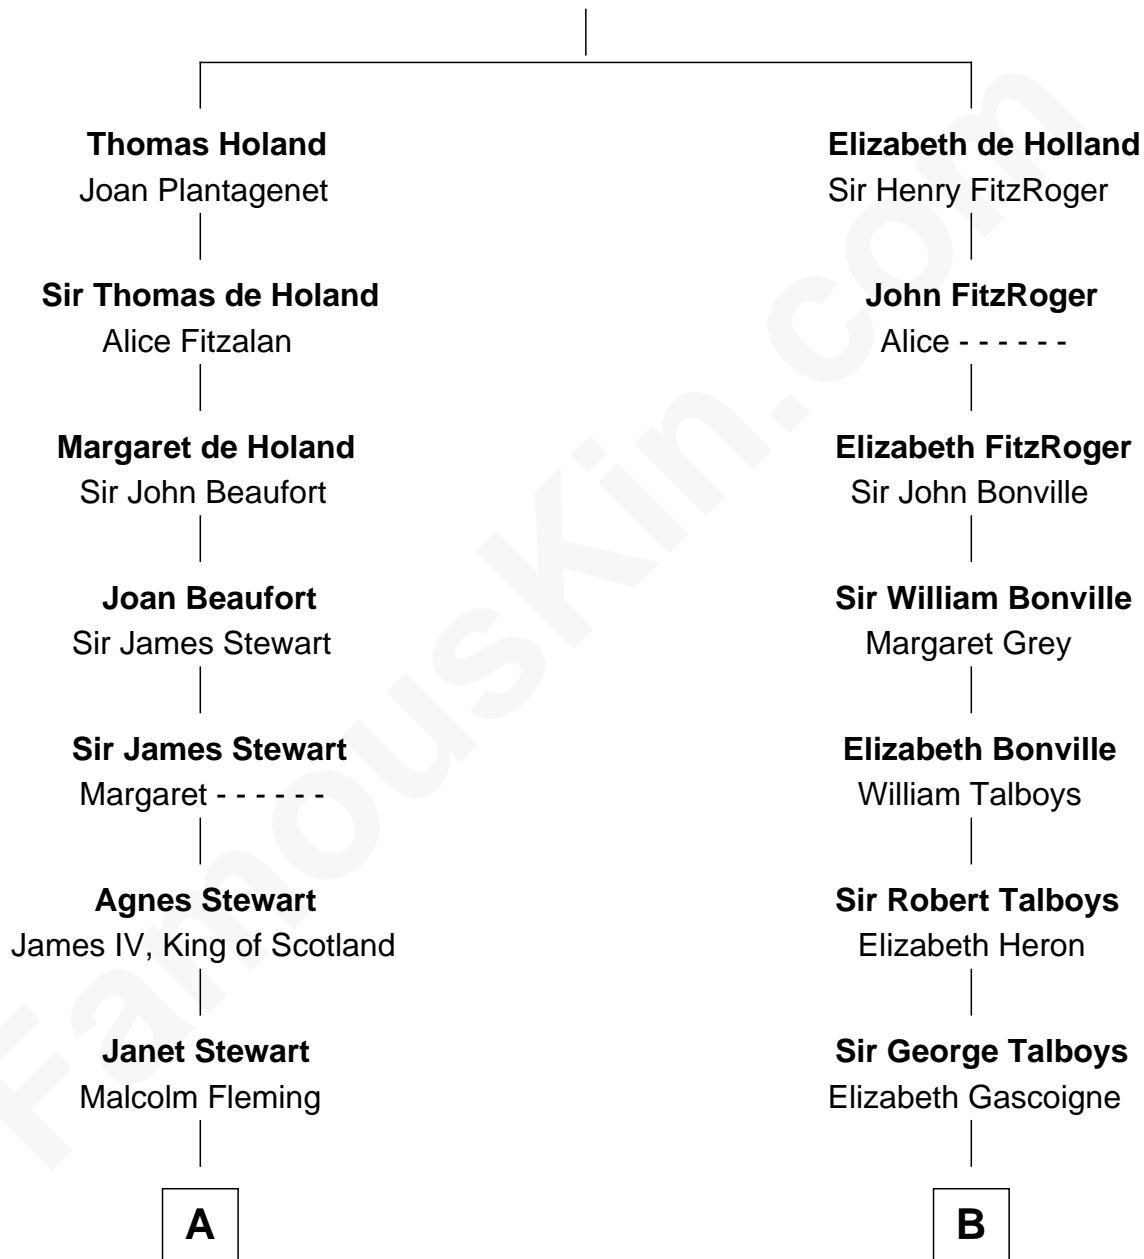

FamousKin.com Relationship Chart of

Guy Ritchie

British Filmmaker

14th cousin 6 times removed of

Thomas Nelson

Signer of the Declaration of Independence

Sir Robert de Holland

Maude la Zouche

C

—
Vivian Guy Ouseley McLaughlin

Edith Jane Martineau

—
Doris Margaretta McLaughlin

Stuart John Ritchie

—
John Vivian Ritchie

Amber Mary Parkinson

—
Guy Ritchie