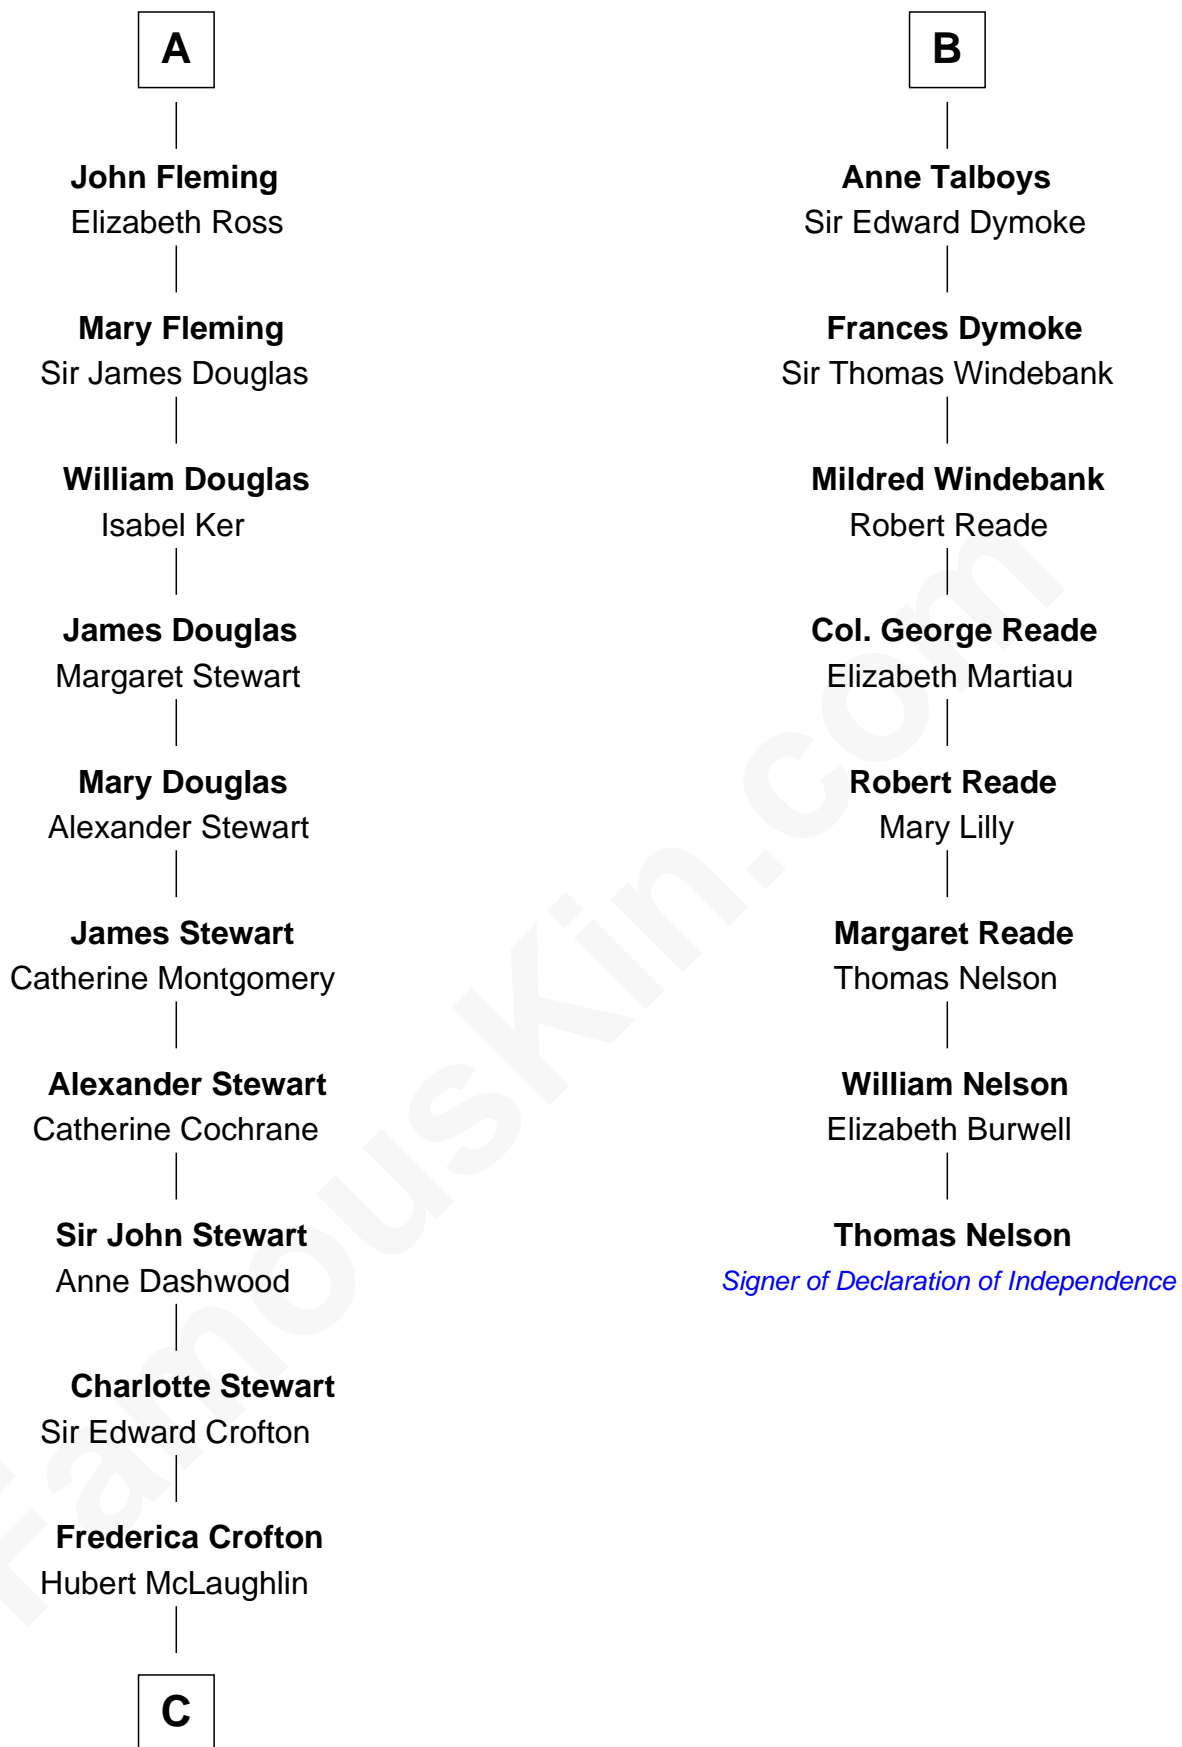

FamousKin.com Relationship Chart of

Guy Ritchie

British Filmmaker

14th cousin 6 times removed of

Thomas Nelson

Signer of the Declaration of Independence

Sir Robert de Holland

Maude la Zouche

C

—
Vivian Guy Ouseley McLaughlin

Edith Jane Martineau

—
Doris Margaretta McLaughlin

Stuart John Ritchie

—
John Vivian Ritchie

Amber Mary Parkinson

—
Guy Ritchie