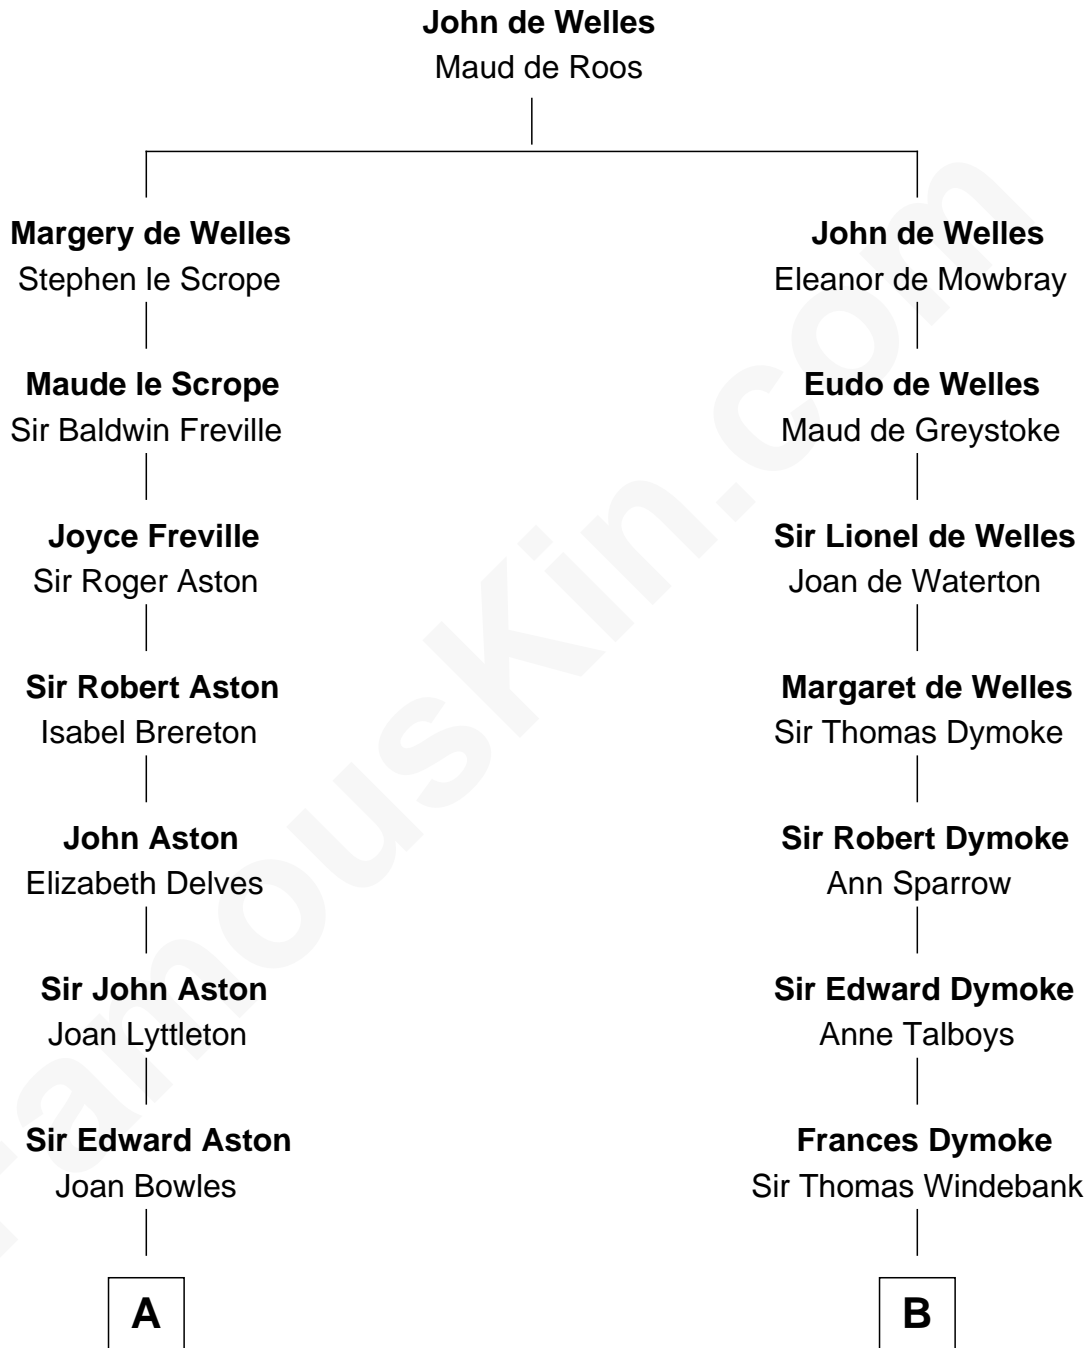

FamousKin.com Relationship Chart of

Guy Ritchie

British Filmmaker

12th cousin 9 times removed of

Thomas Nelson

Signer of the Declaration of Independence

C

Frederica Crofton

Hubert McLaughlin

Vivian Guy Ouseley McLaughlin

Edith Jane Martineau

Doris Margareta McLaughlin

Stuart John Ritchie

John Vivian Ritchie

Amber Mary Parkinson

Guy Ritchie