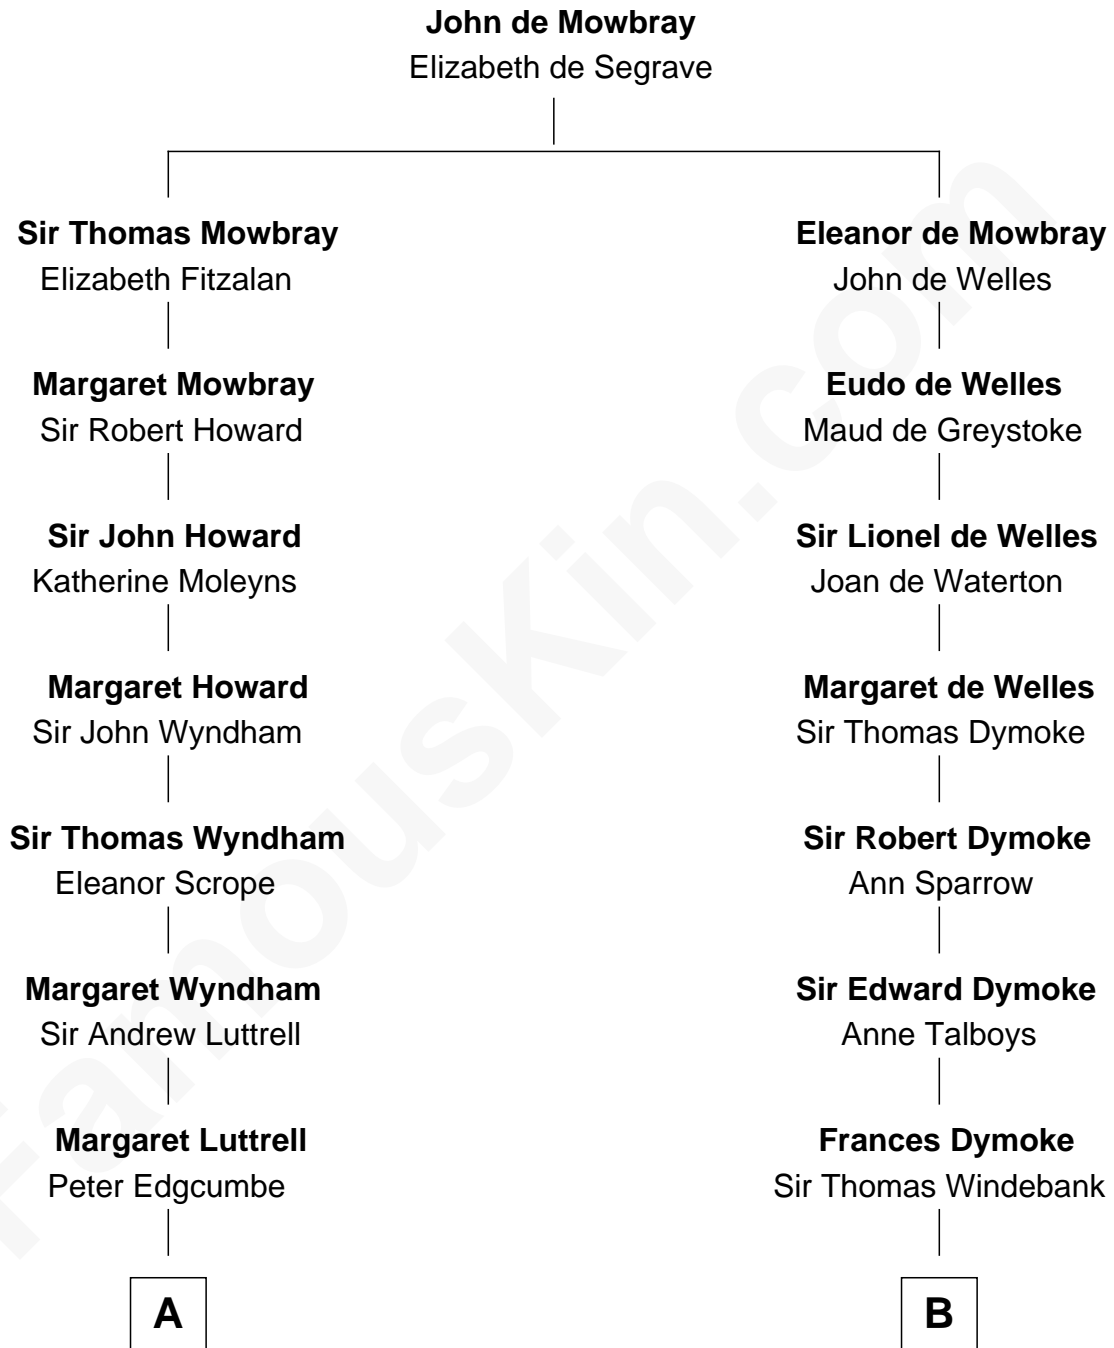

FamousKin.com Relationship Chart of

Guy Ritchie

British Filmmaker

12th cousin 7 times removed of

Thomas Nelson

Signer of the Declaration of Independence

C

—
Doris Margaretta McLaughlin

Stuart John Ritchie

—
John Vivian Ritchie

Amber Mary Parkinson

—
Guy Ritchie

British Filmmaker

FamousKin.com