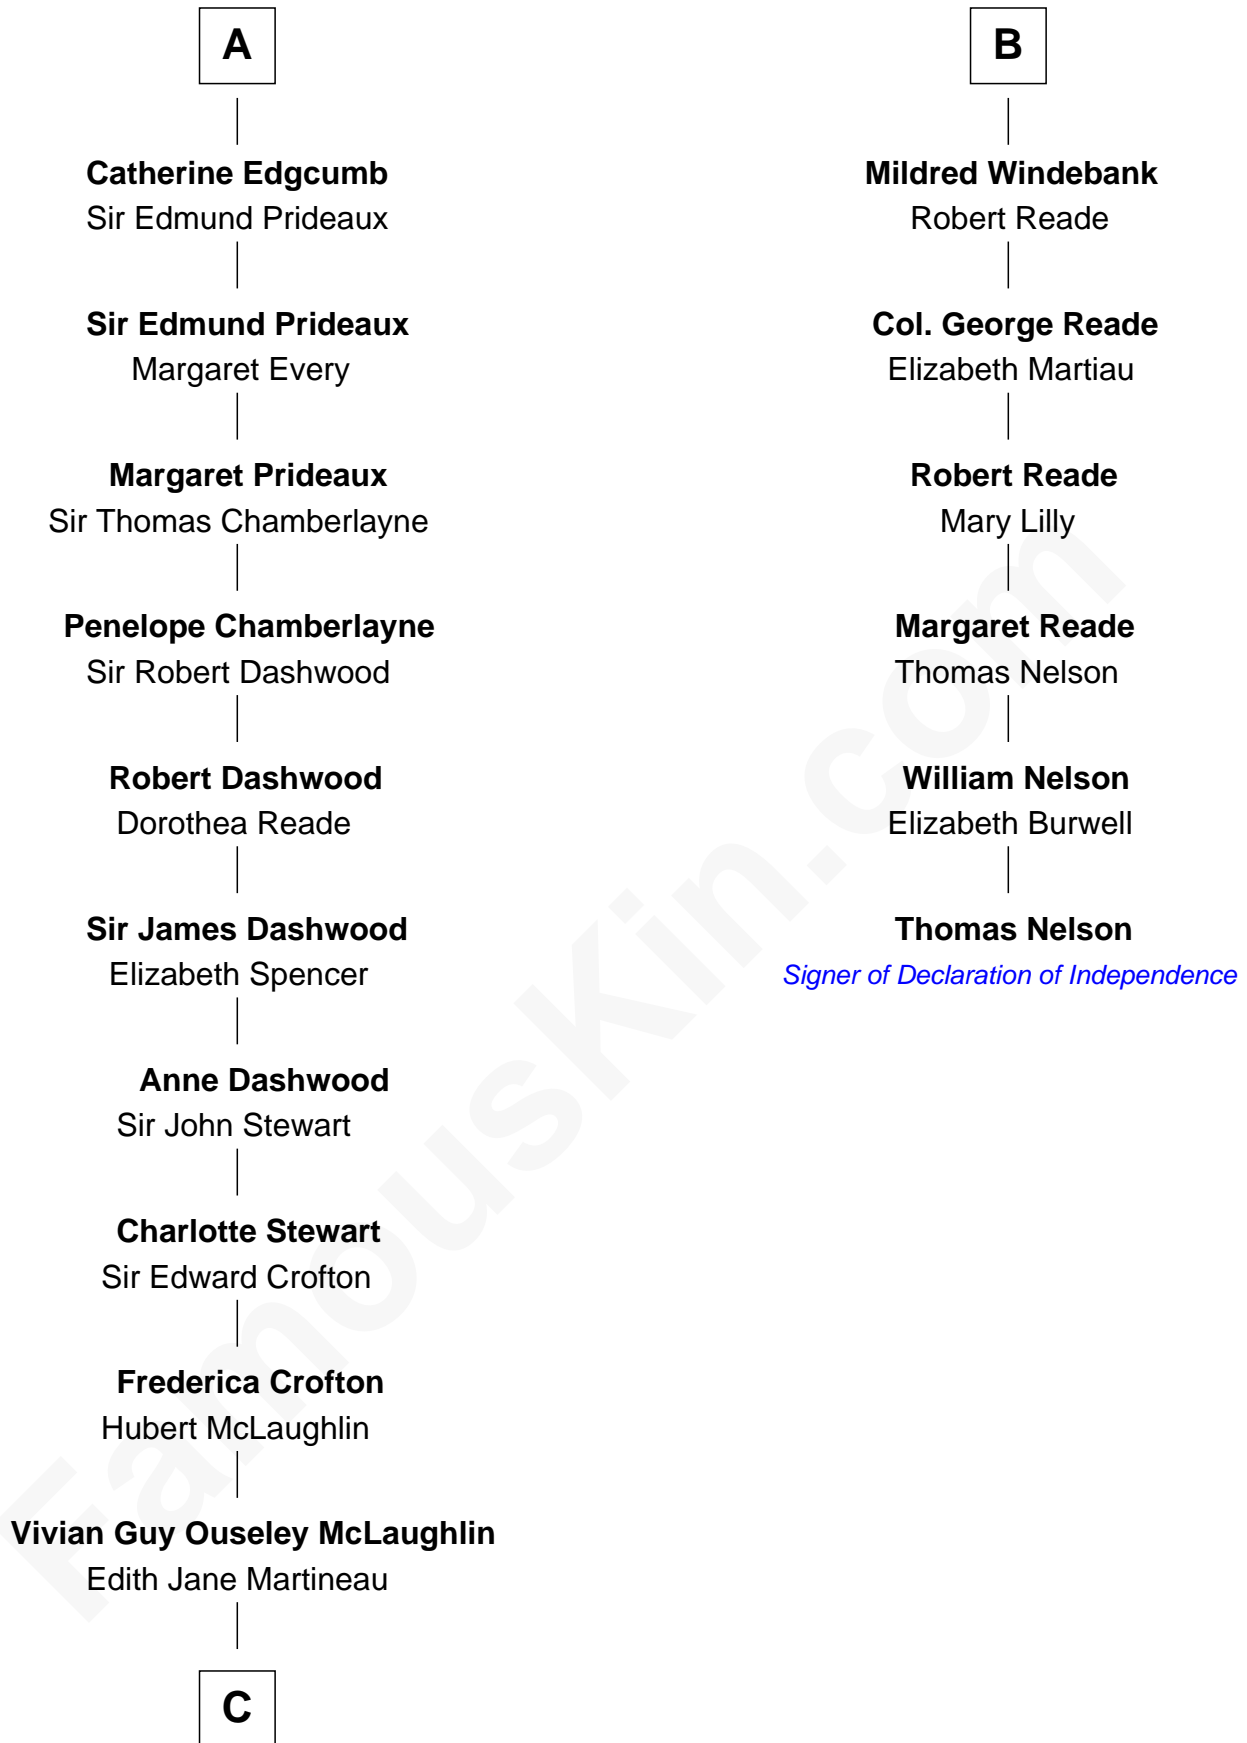

FamousKin.com Relationship Chart of

Guy Ritchie

British Filmmaker

12th cousin 7 times removed of

Thomas Nelson

Signer of the Declaration of Independence

C

—
Doris Margaretta McLaughlin

Stuart John Ritchie

—
John Vivian Ritchie

Amber Mary Parkinson

—
Guy Ritchie

British Filmmaker

FamousKin.com