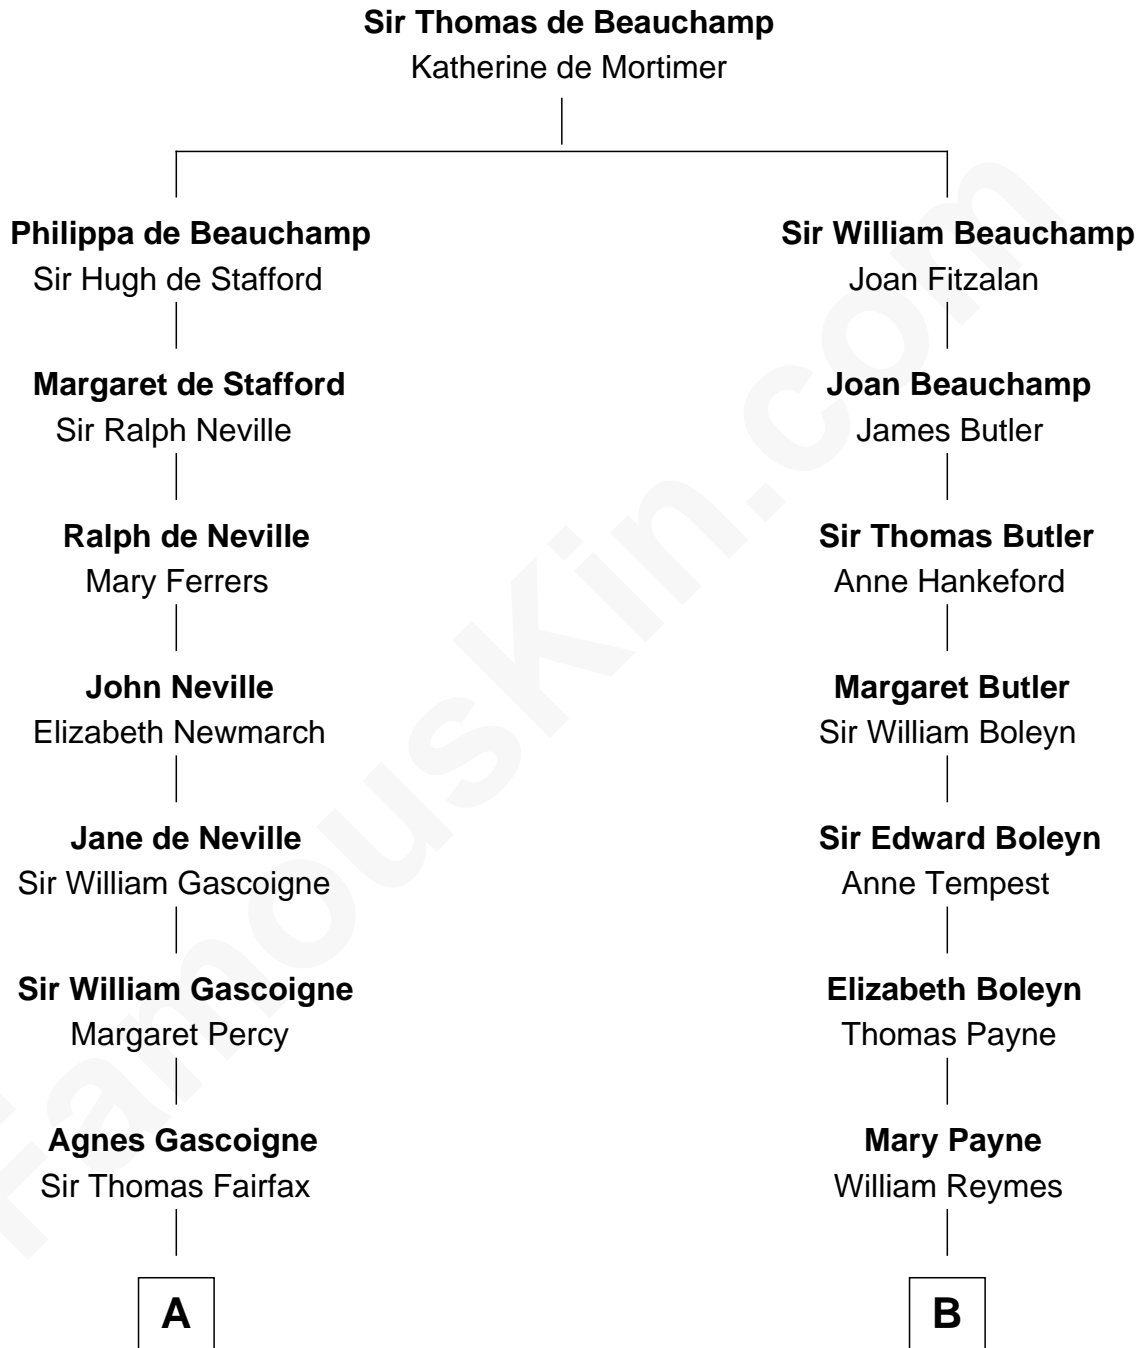

FamousKin.com Relationship Chart of

Guy Ritchie

British Filmmaker

13th cousin 7 times removed of

William Floyd

Signer of the Declaration of Independence

C

—
Edith Jane Martineau
Vivian Guy Ouseley McLaughlin

—
Doris Margaretta McLaughlin
Stuart John Ritchie

—
John Vivian Ritchie
Amber Mary Parkinson

—
Guy Ritchie
British Filmmaker

FamousKin.com