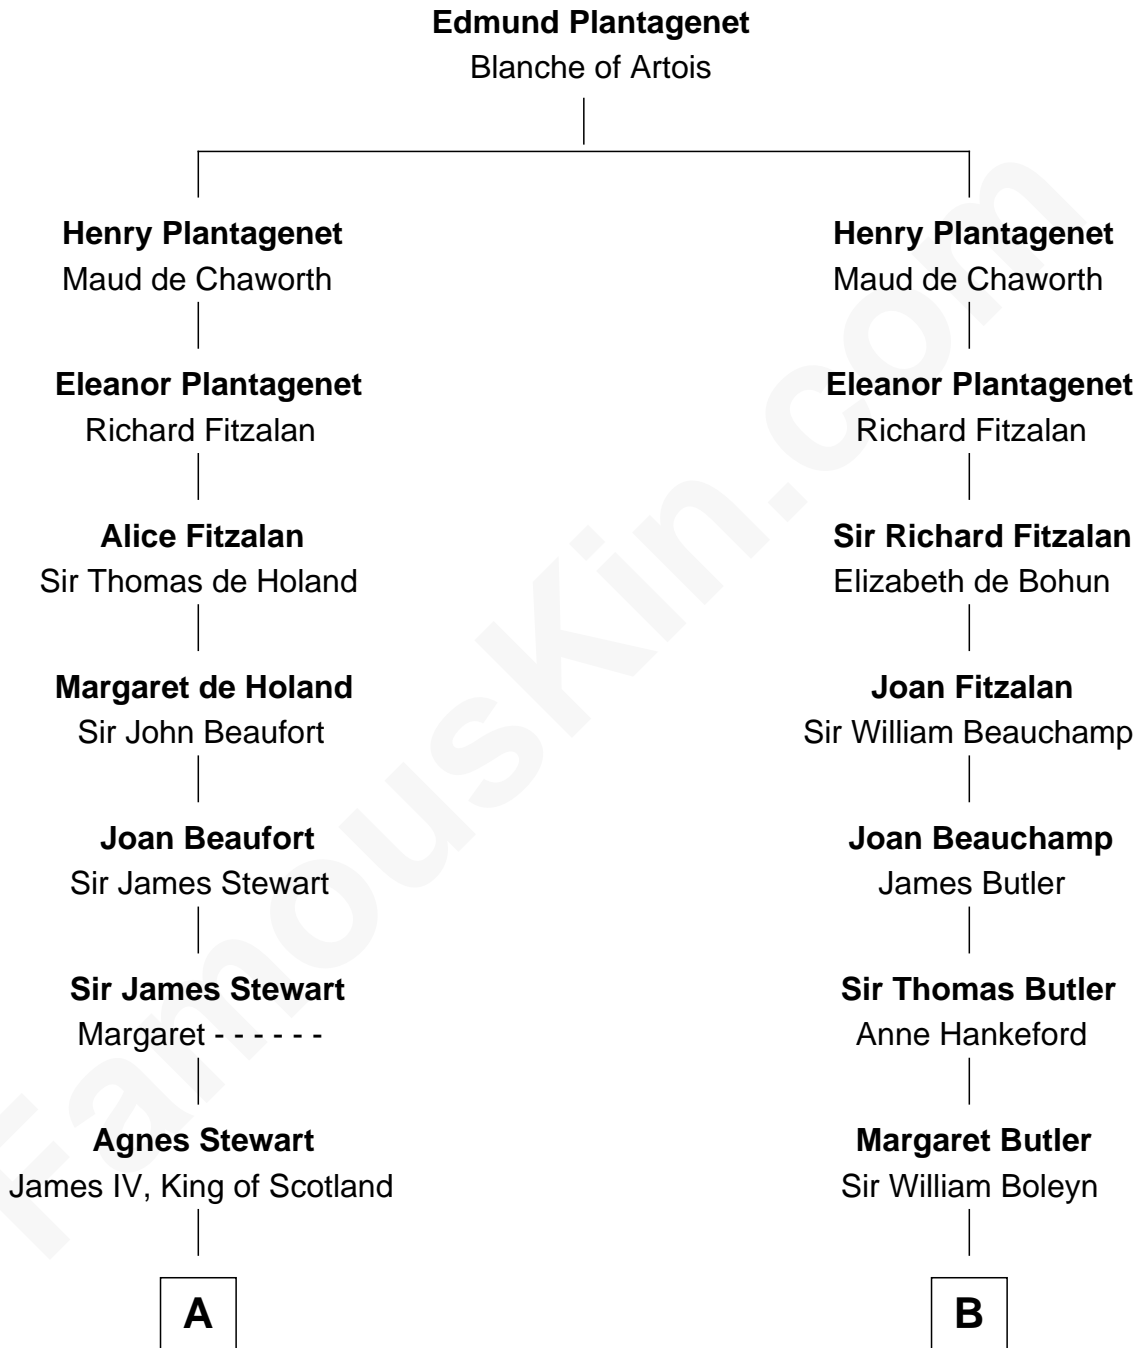

FamousKin.com Relationship Chart of

Guy Ritchie

British Filmmaker

16th cousin 5 times removed of

William Floyd

Signer of the Declaration of Independence

C

Frederica Crofton

Hubert McLaughlin

Vivian Guy Ouseley McLaughlin

Edith Jane Martineau

Doris Margareta McLaughlin

Stuart John Ritchie

John Vivian Ritchie

Amber Mary Parkinson

Guy Ritchie