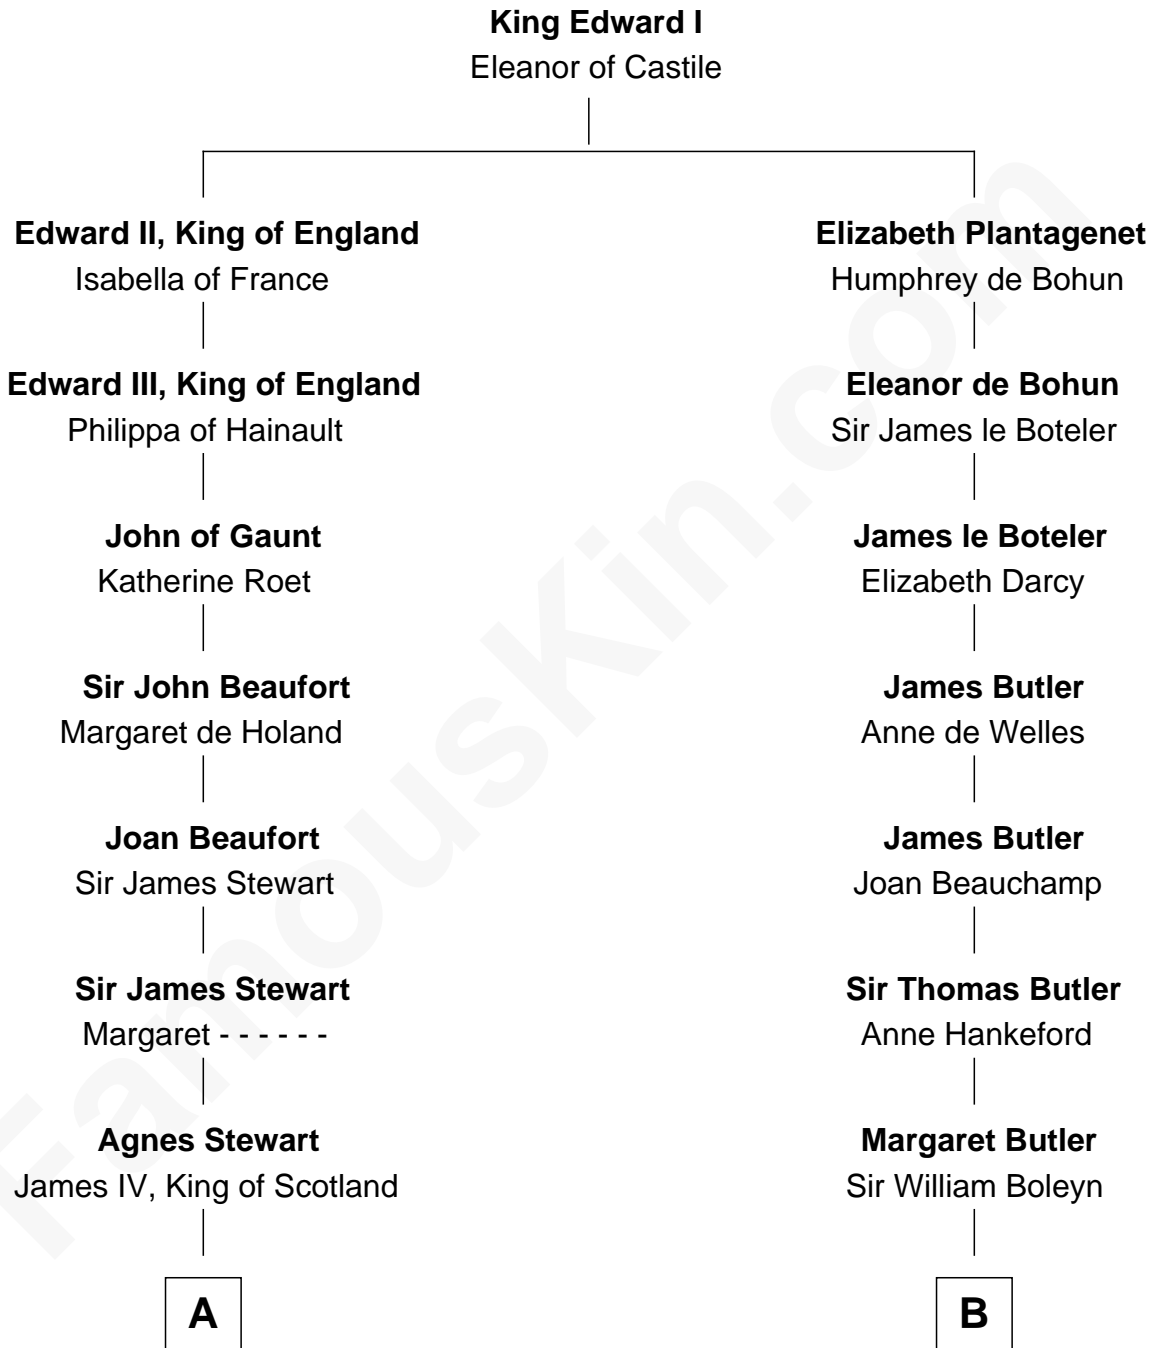

FamousKin.com Relationship Chart of

Guy Ritchie

British Filmmaker

16th cousin 5 times removed of

William Floyd

Signer of the Declaration of Independence

C

Frederica Crofton

Hubert McLaughlin

Vivian Guy Ouseley McLaughlin

Edith Jane Martineau

Doris Margareta McLaughlin

Stuart John Ritchie

John Vivian Ritchie

Amber Mary Parkinson

Guy Ritchie