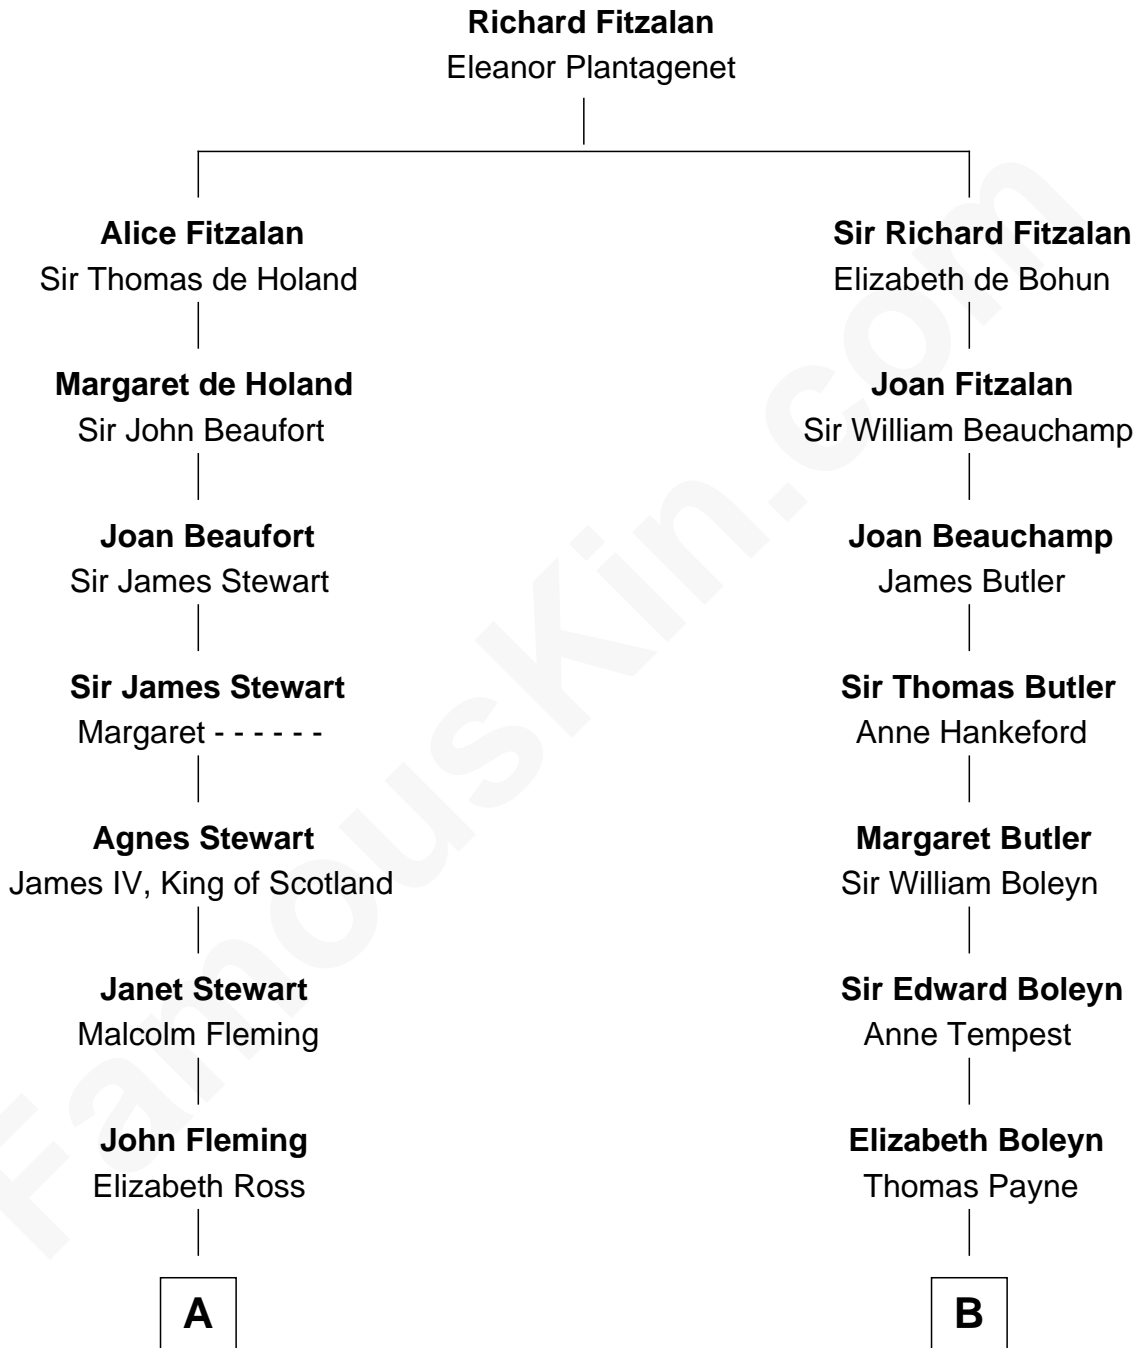

FamousKin.com Relationship Chart of

Guy Ritchie

British Filmmaker

14th cousin 5 times removed of

William Floyd

Signer of the Declaration of Independence

C

Doris Margaretta McLaughlin

Stuart John Ritchie

John Vivian Ritchie

Amber Mary Parkinson

Guy Ritchie

British Filmmaker

FamousKin.com