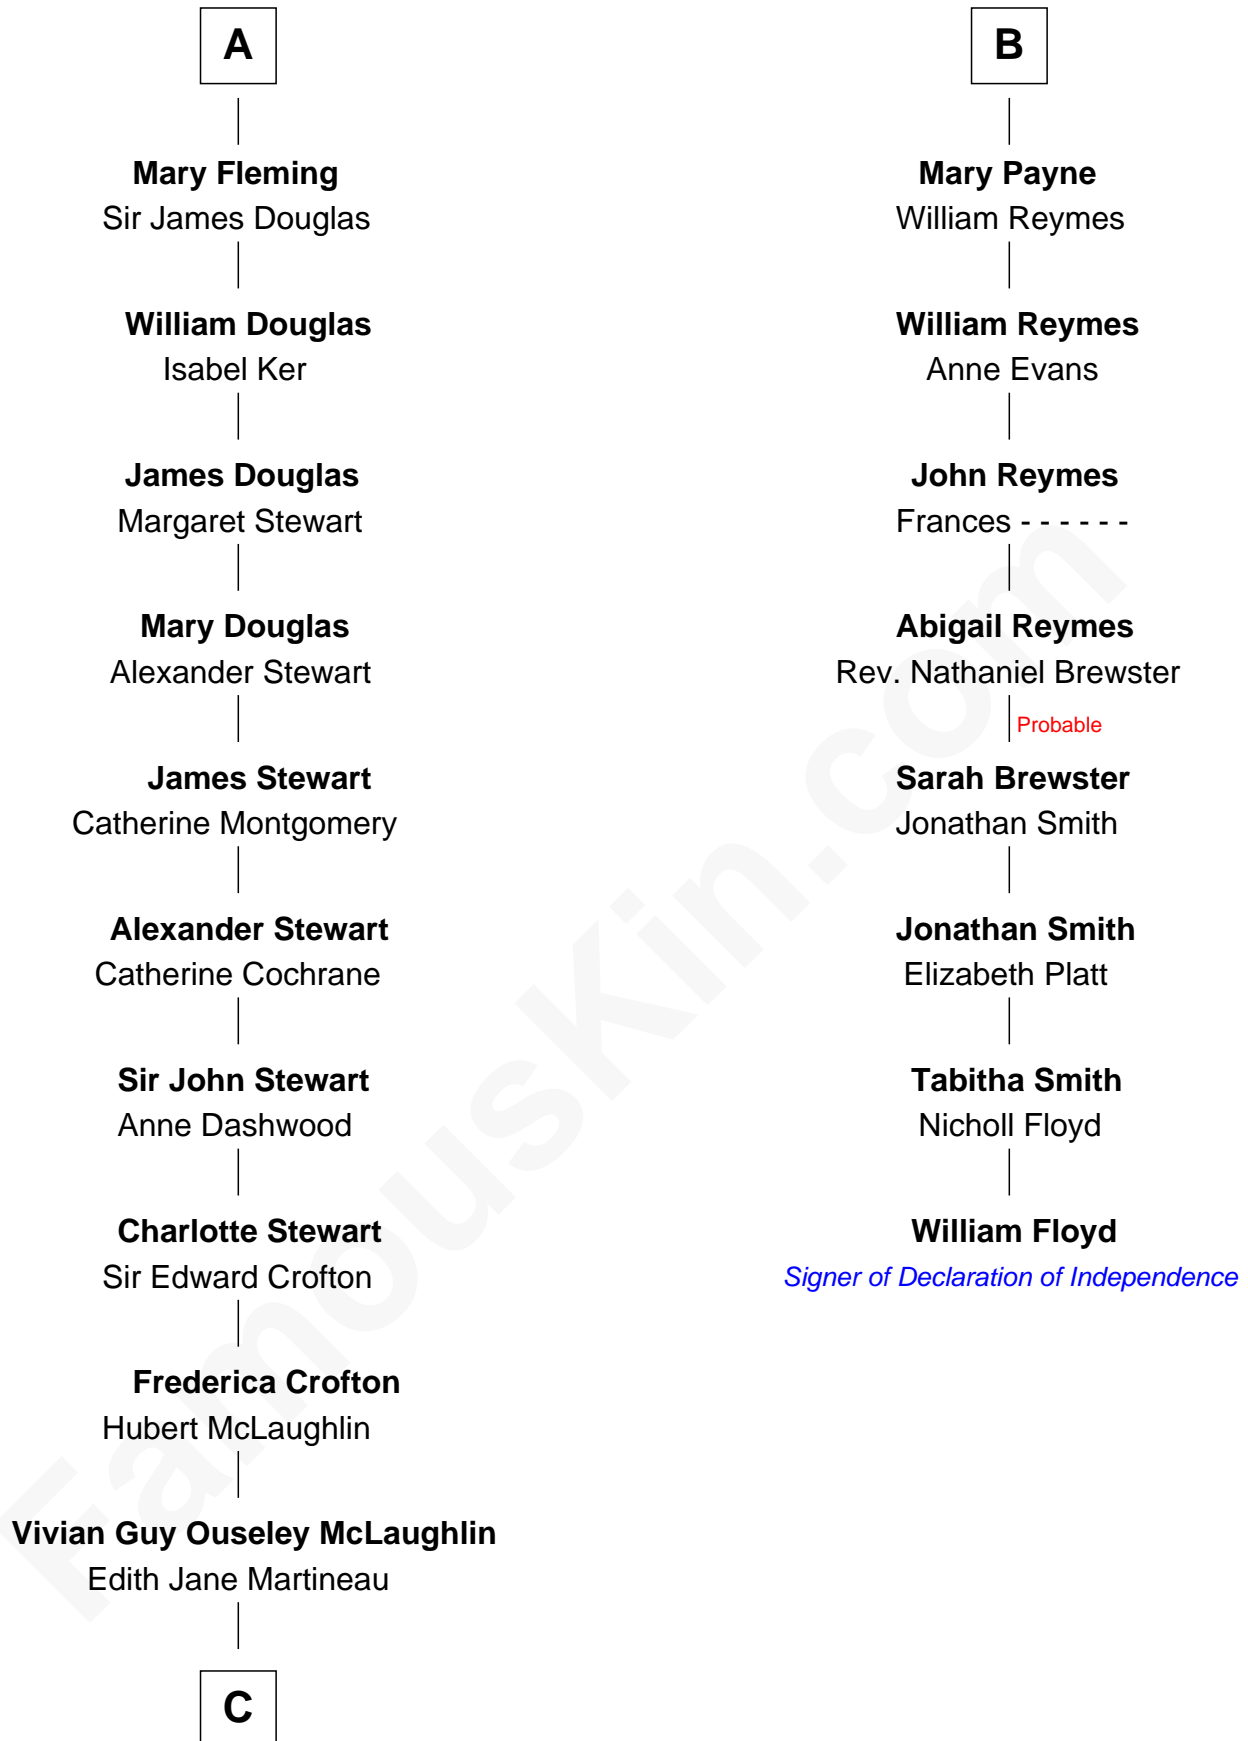

FamousKin.com Relationship Chart of

Guy Ritchie

British Filmmaker

14th cousin 5 times removed of

William Floyd

Signer of the Declaration of Independence

C

Doris Margaretta McLaughlin

Stuart John Ritchie

John Vivian Ritchie

Amber Mary Parkinson

Guy Ritchie

British Filmmaker

FamousKin.com