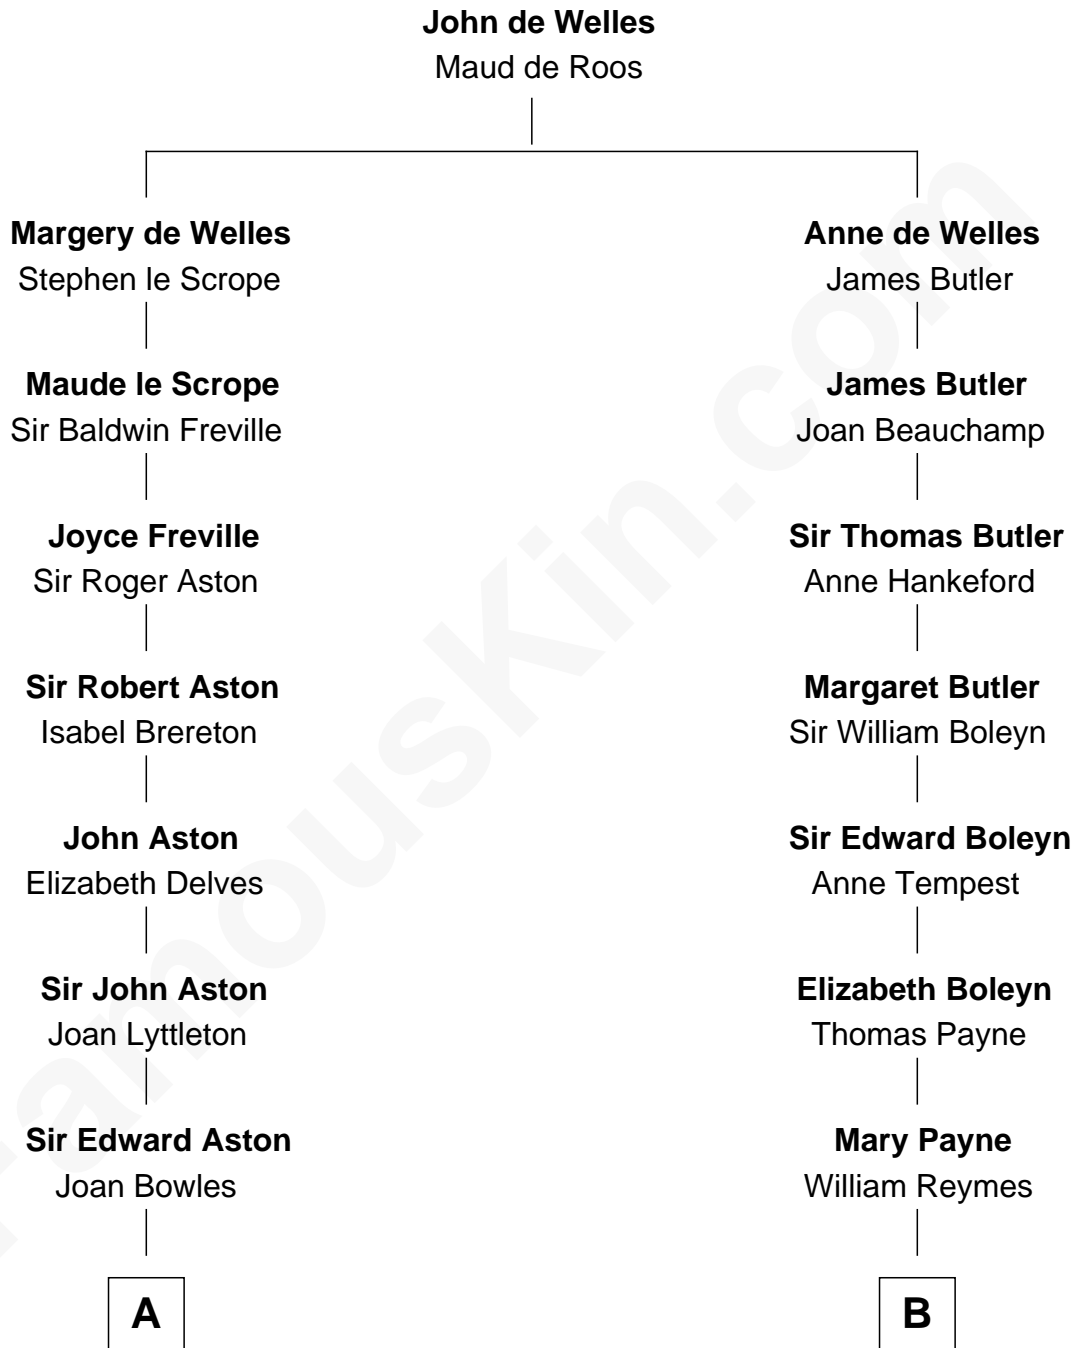

# FamousKin.com Relationship Chart of

**Guy Ritchie**

*British Filmmaker*

13th cousin 8 times removed of

**William Floyd**

*Signer of the Declaration of Independence*

**C**

Frederica Crofton

Hubert McLaughlin

Vivian Guy Ouseley McLaughlin

Edith Jane Martineau

Doris Margareta McLaughlin

Stuart John Ritchie

John Vivian Ritchie

Amber Mary Parkinson

**Guy Ritchie**