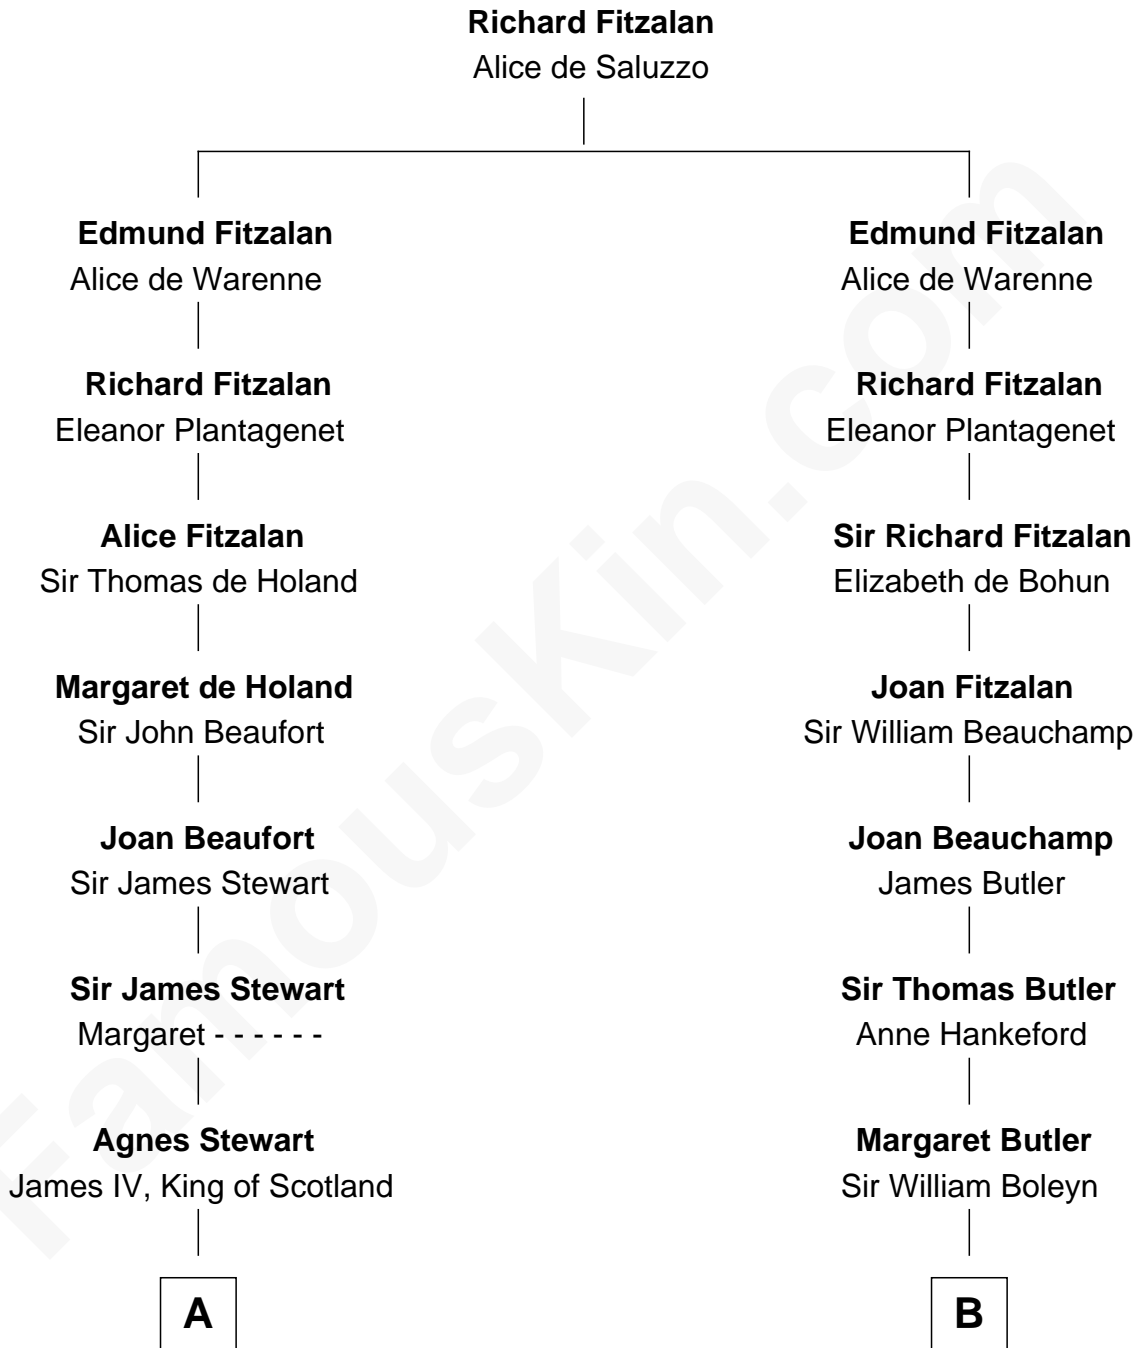

FamousKin.com Relationship Chart of

Guy Ritchie

British Filmmaker

16th cousin 5 times removed of

William Floyd

Signer of the Declaration of Independence

C

Frederica Crofton

Hubert McLaughlin

Vivian Guy Ouseley McLaughlin

Edith Jane Martineau

Doris Margareta McLaughlin

Stuart John Ritchie

John Vivian Ritchie

Amber Mary Parkinson

Guy Ritchie