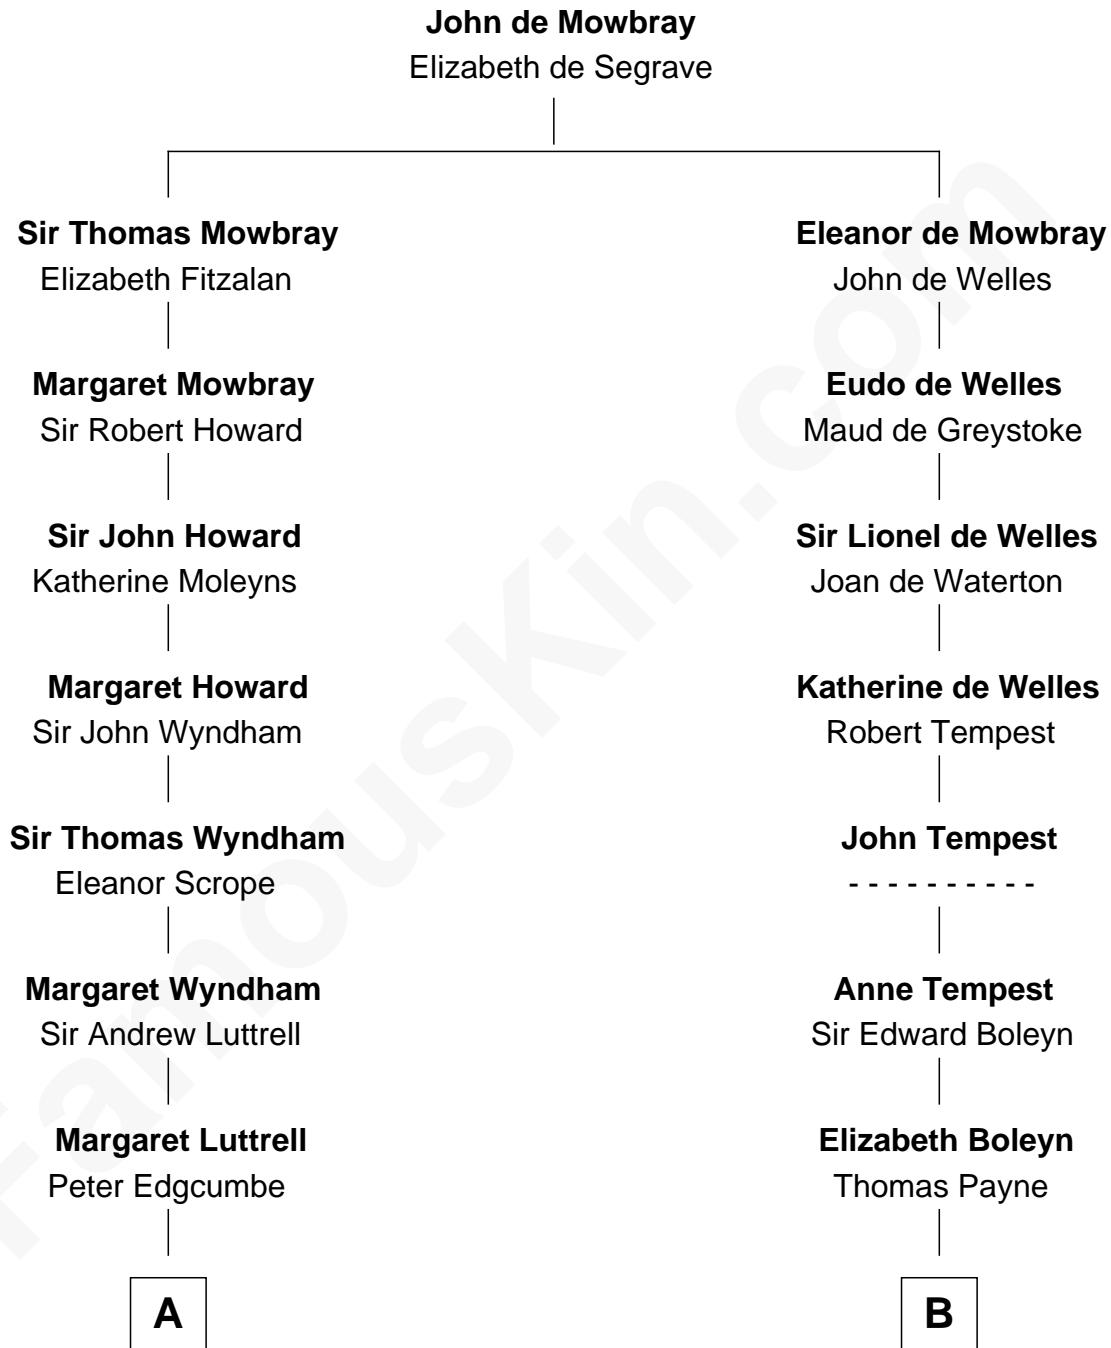

FamousKin.com Relationship Chart of

Guy Ritchie

British Filmmaker

14th cousin 5 times removed of

William Floyd

Signer of the Declaration of Independence

C

—
Doris Margaretta McLaughlin

Stuart John Ritchie

—
John Vivian Ritchie

Amber Mary Parkinson

—
Guy Ritchie

British Filmmaker

FamousKin.com