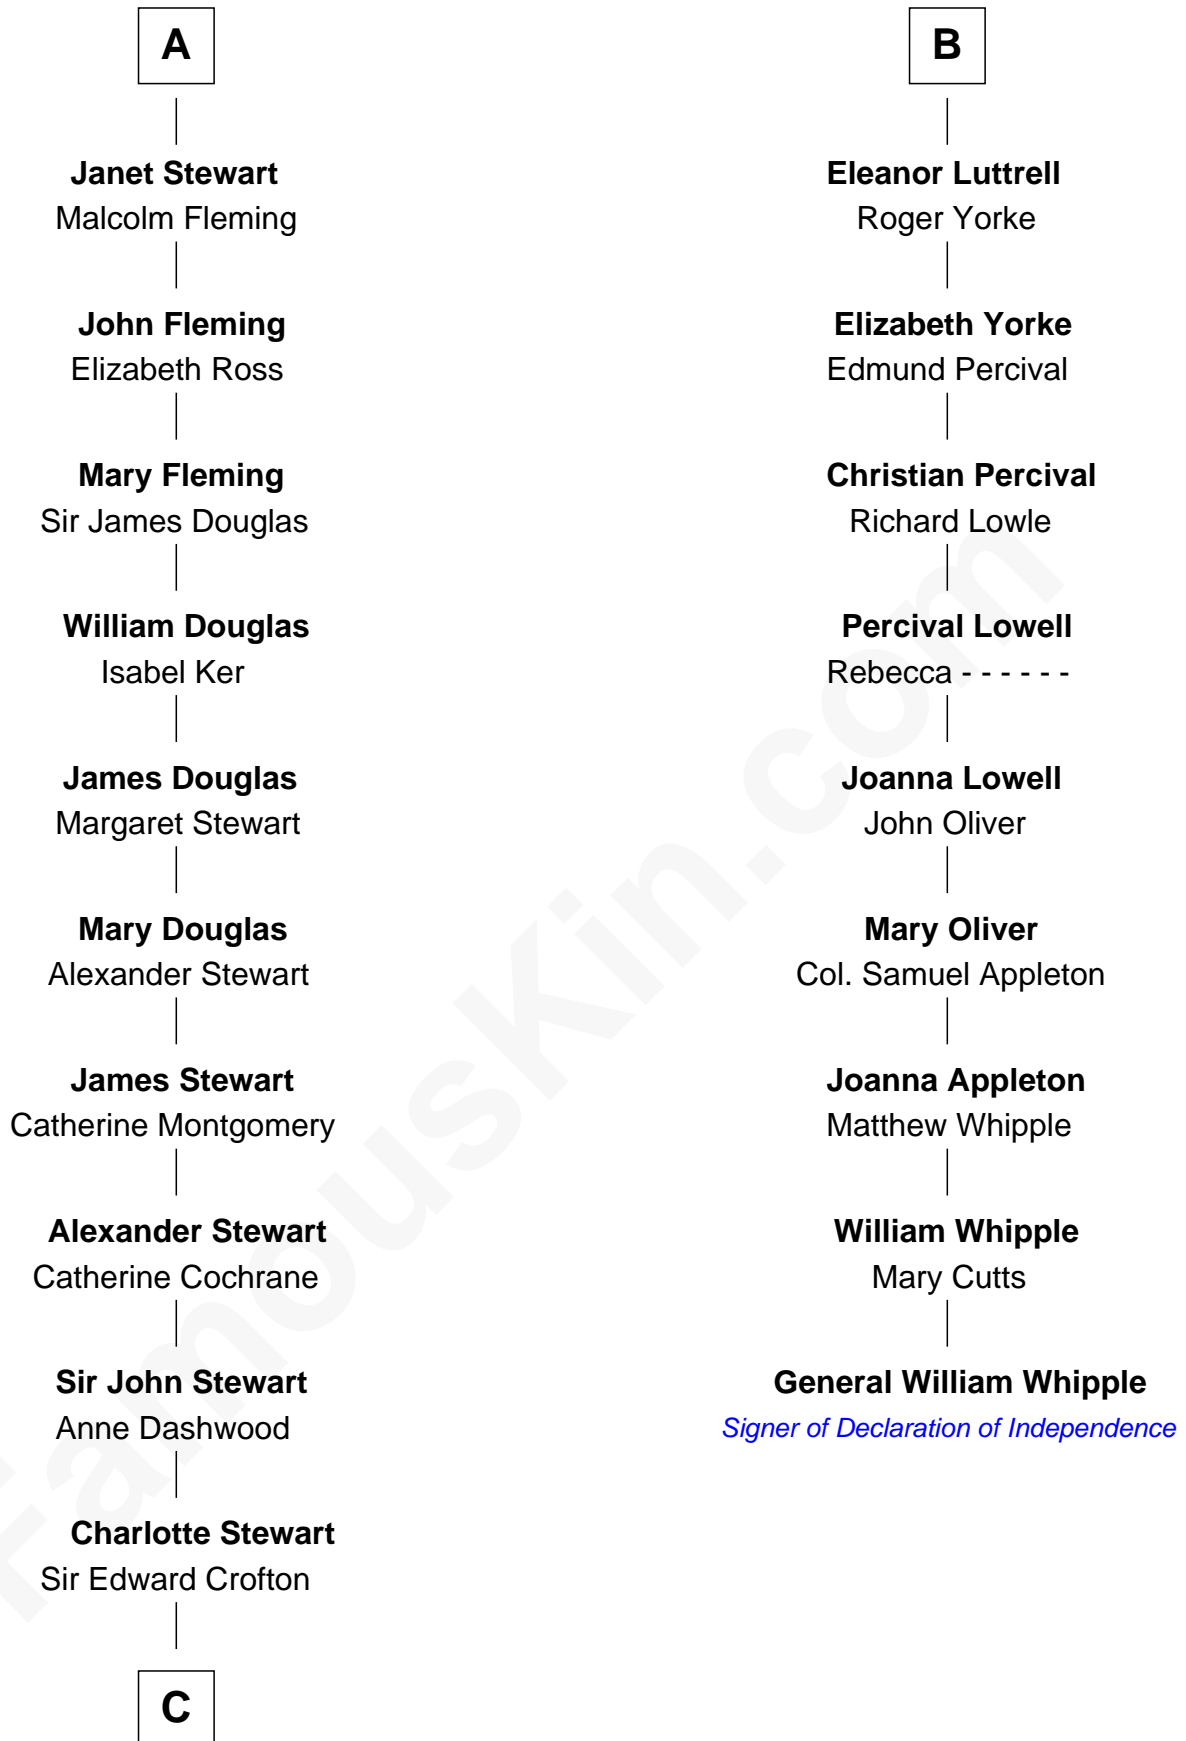

FamousKin.com Relationship Chart of

Guy Ritchie

British Filmmaker

15th cousin 6 times removed of

General William Whipple

Signer of the Declaration of Independence

C

Frederica Crofton

Hubert McLaughlin

Vivian Guy Ouseley McLaughlin

Edith Jane Martineau

Doris Margareta McLaughlin

Stuart John Ritchie

John Vivian Ritchie

Amber Mary Parkinson

Guy Ritchie