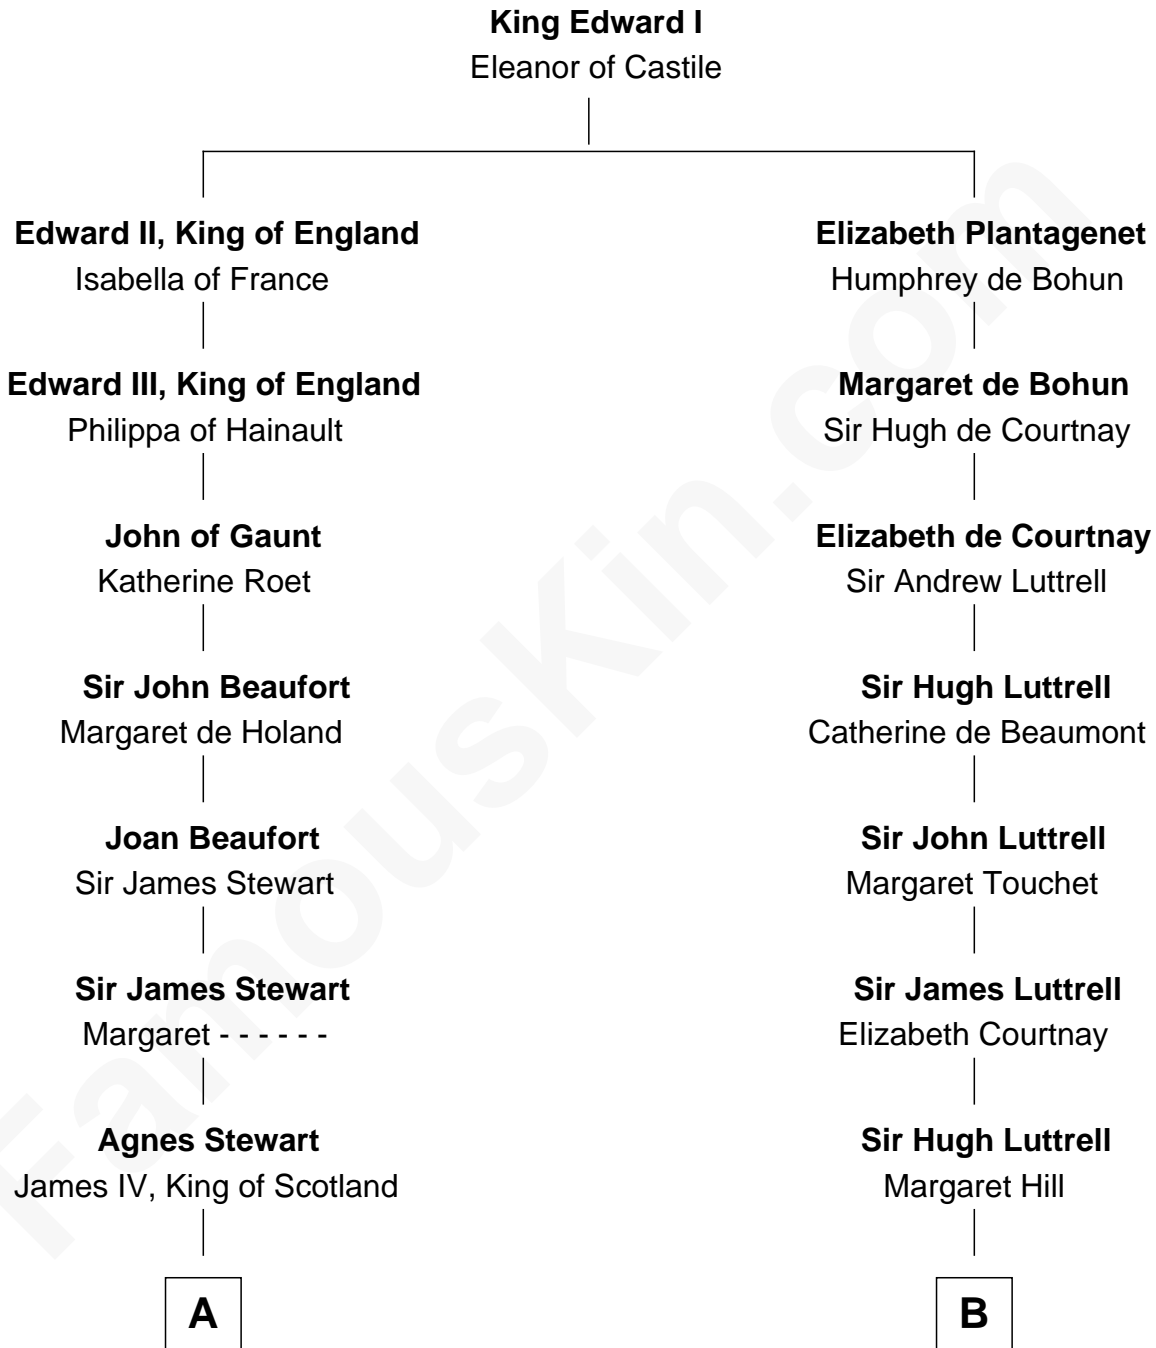

FamousKin.com Relationship Chart of

Guy Ritchie

British Filmmaker

15th cousin 6 times removed of

General William Whipple

Signer of the Declaration of Independence

C

Frederica Crofton

Hubert McLaughlin

Vivian Guy Ouseley McLaughlin

Edith Jane Martineau

Doris Margareta McLaughlin

Stuart John Ritchie

John Vivian Ritchie

Amber Mary Parkinson

Guy Ritchie