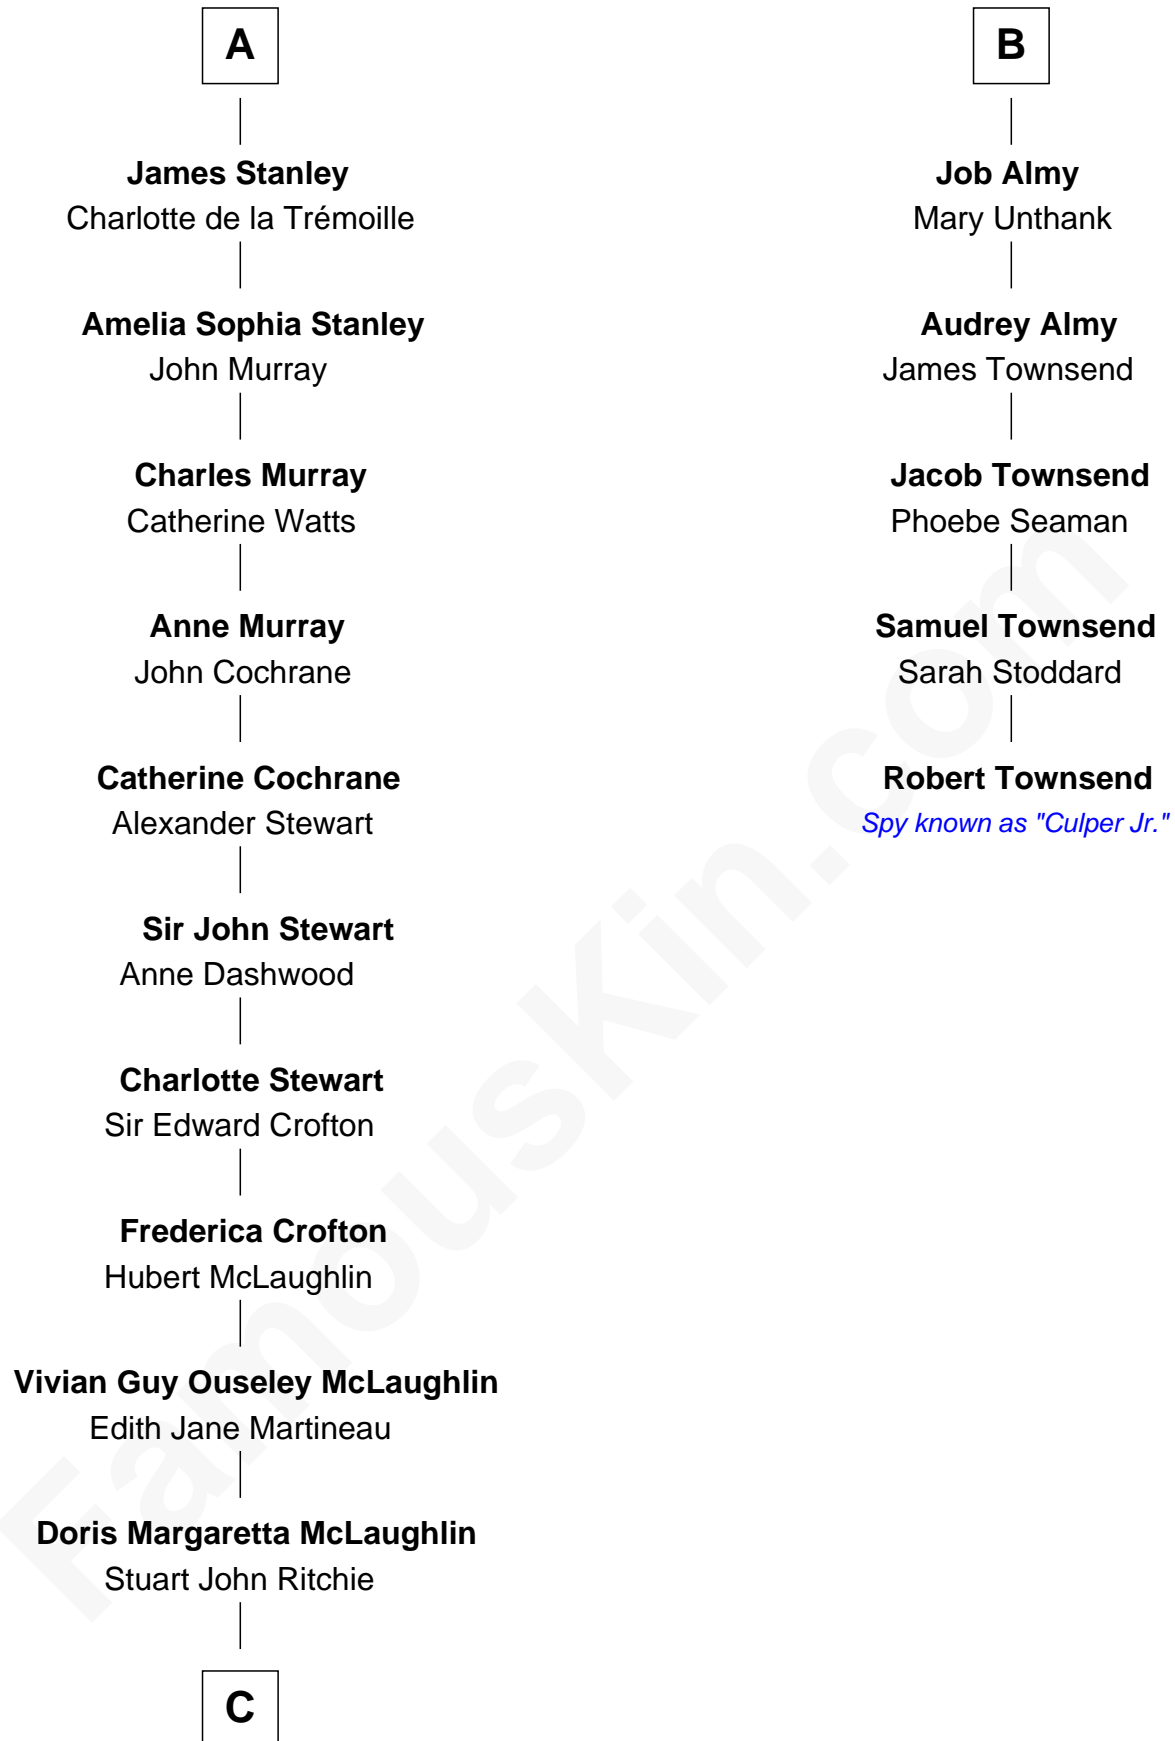

FamousKin.com Relationship Chart of

Guy Ritchie

British Filmmaker

11th cousin 7 times removed of

Robert Townsend

Member of the Culper Spy Ring during the American Revolution

C

—
John Vivian Ritchie
Amber Mary Parkinson