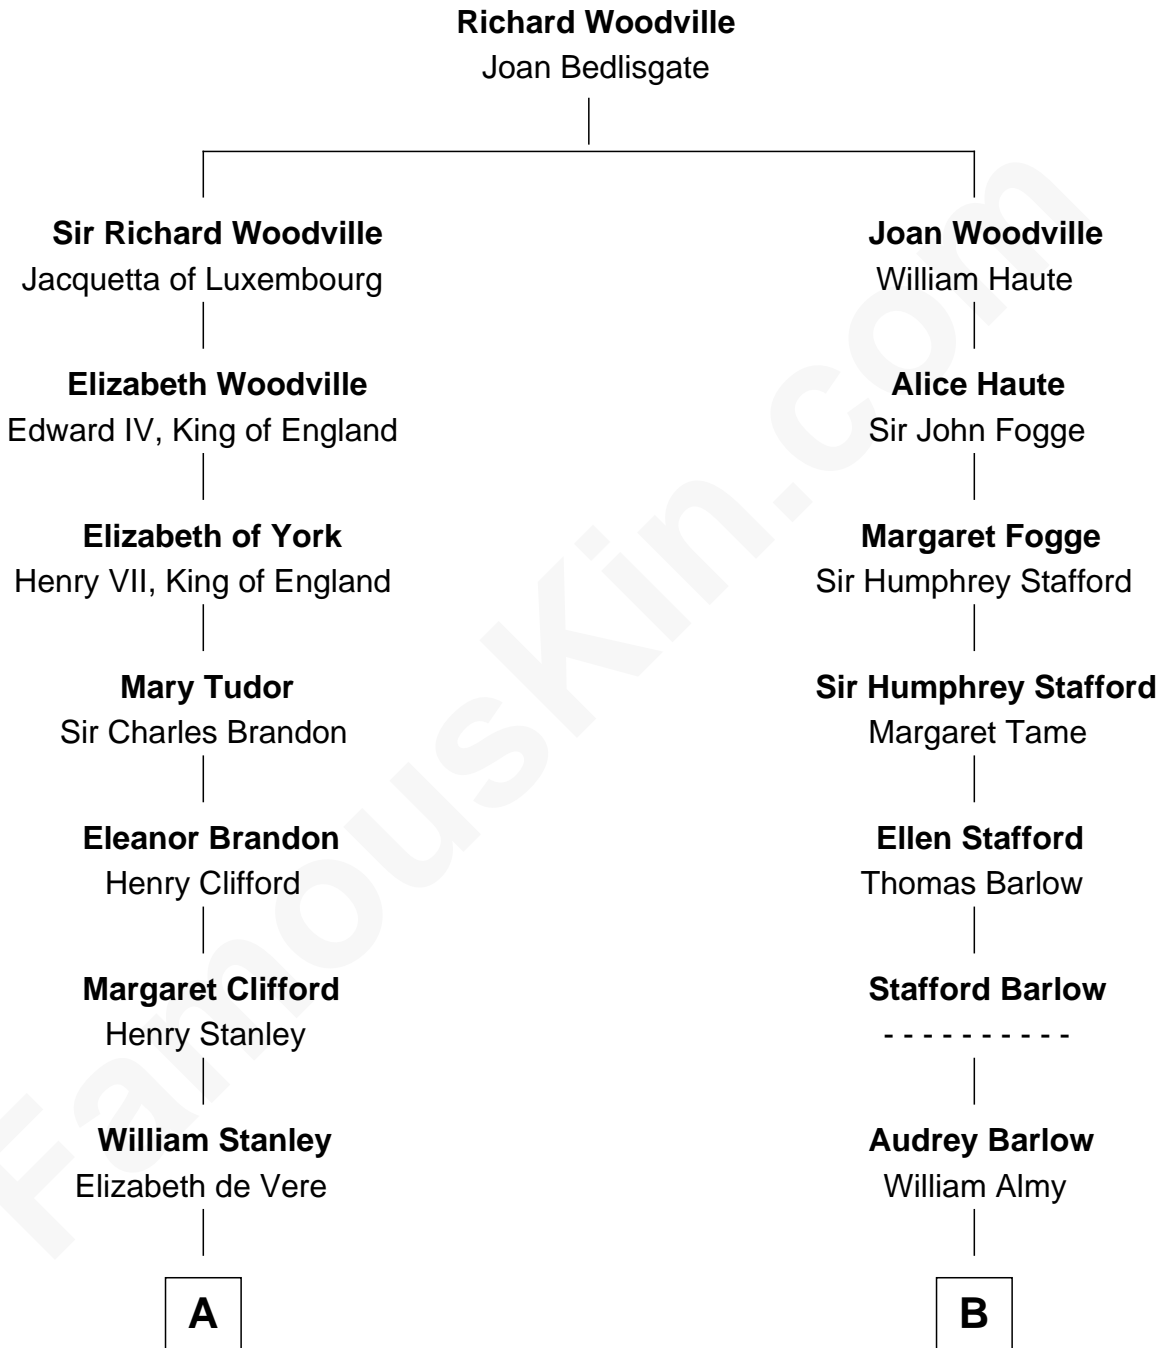

FamousKin.com Relationship Chart of

Guy Ritchie

British Filmmaker

11th cousin 7 times removed of

Robert Townsend

Member of the Culper Spy Ring during the American Revolution

C

—
John Vivian Ritchie
Amber Mary Parkinson

—
Guy Ritchie
British Filmmaker

FamousKin.com