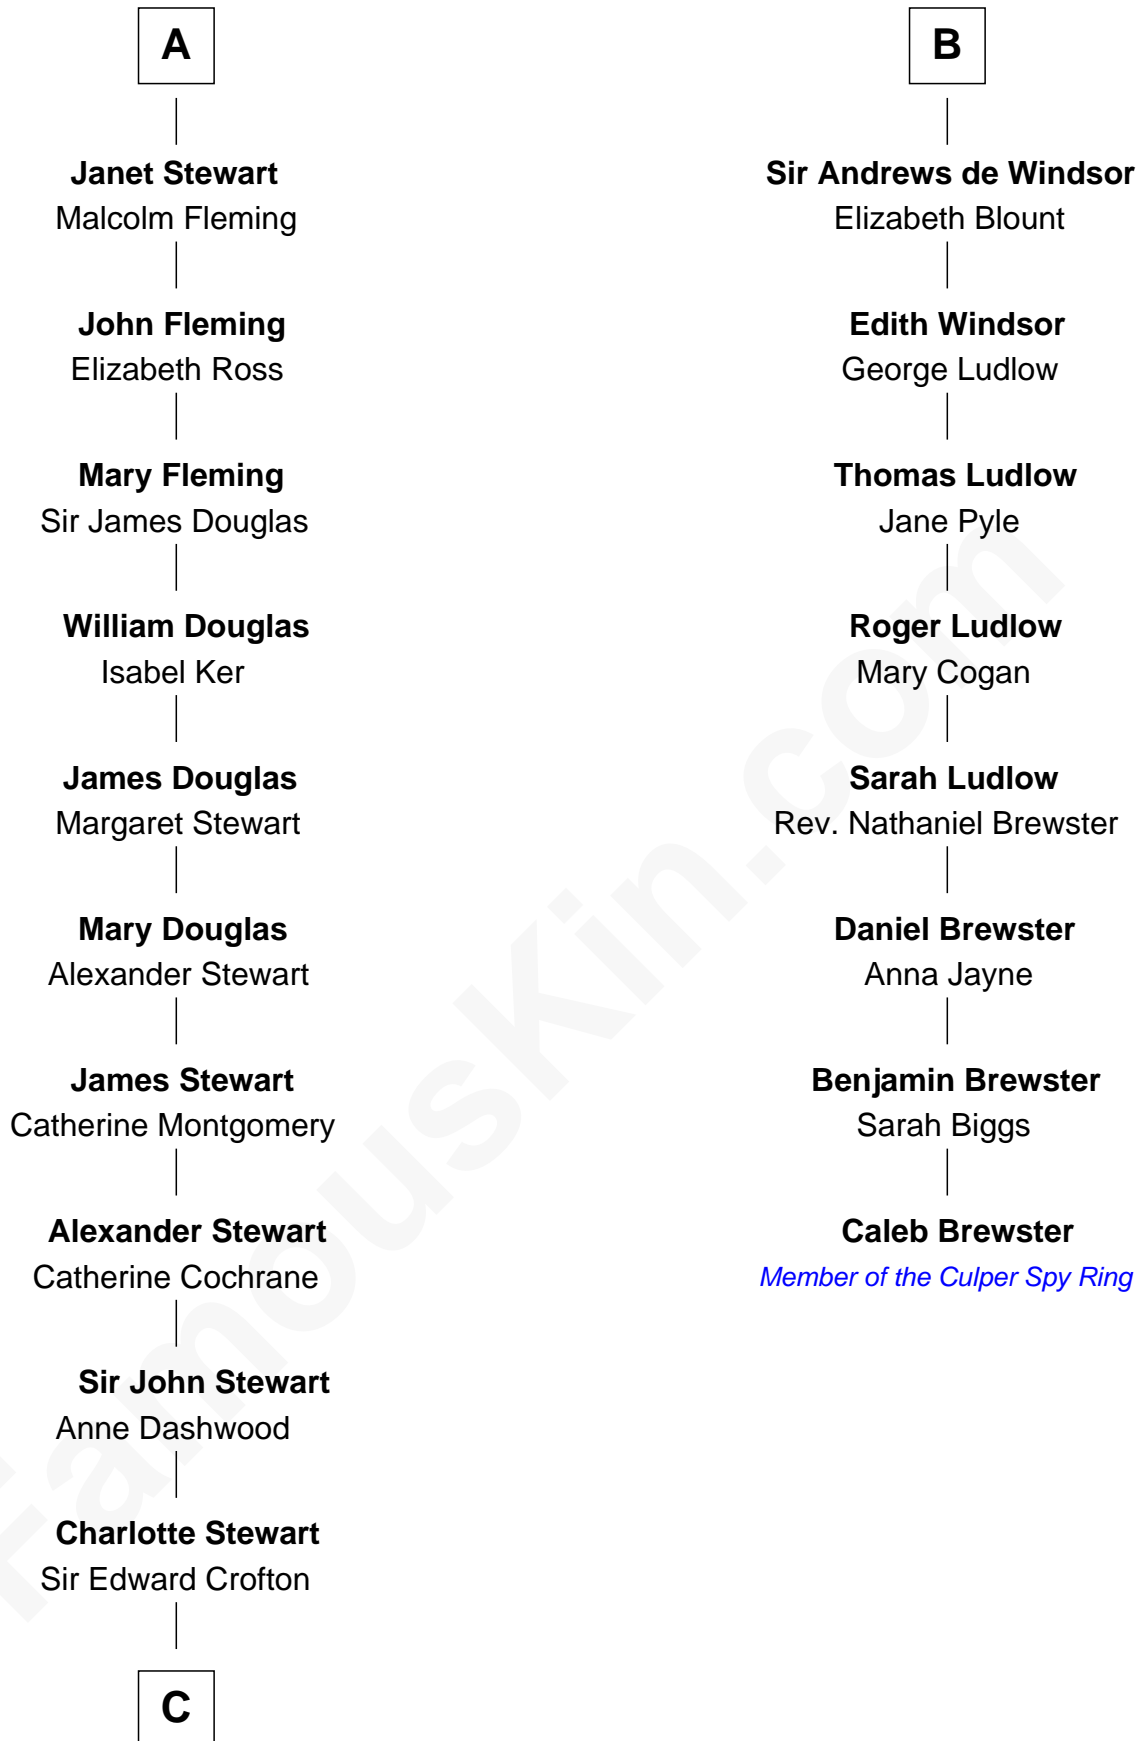

FamousKin.com Relationship Chart of

Guy Ritchie

British Filmmaker

14th cousin 7 times removed of

Caleb Brewster

Member of the Culper Spy Ring during the American Revolution

C

Frederica Crofton

Hubert McLaughlin

Vivian Guy Ouseley McLaughlin

Edith Jane Martineau

Doris Margaretta McLaughlin

Stuart John Ritchie

John Vivian Ritchie

Amber Mary Parkinson

Guy Ritchie