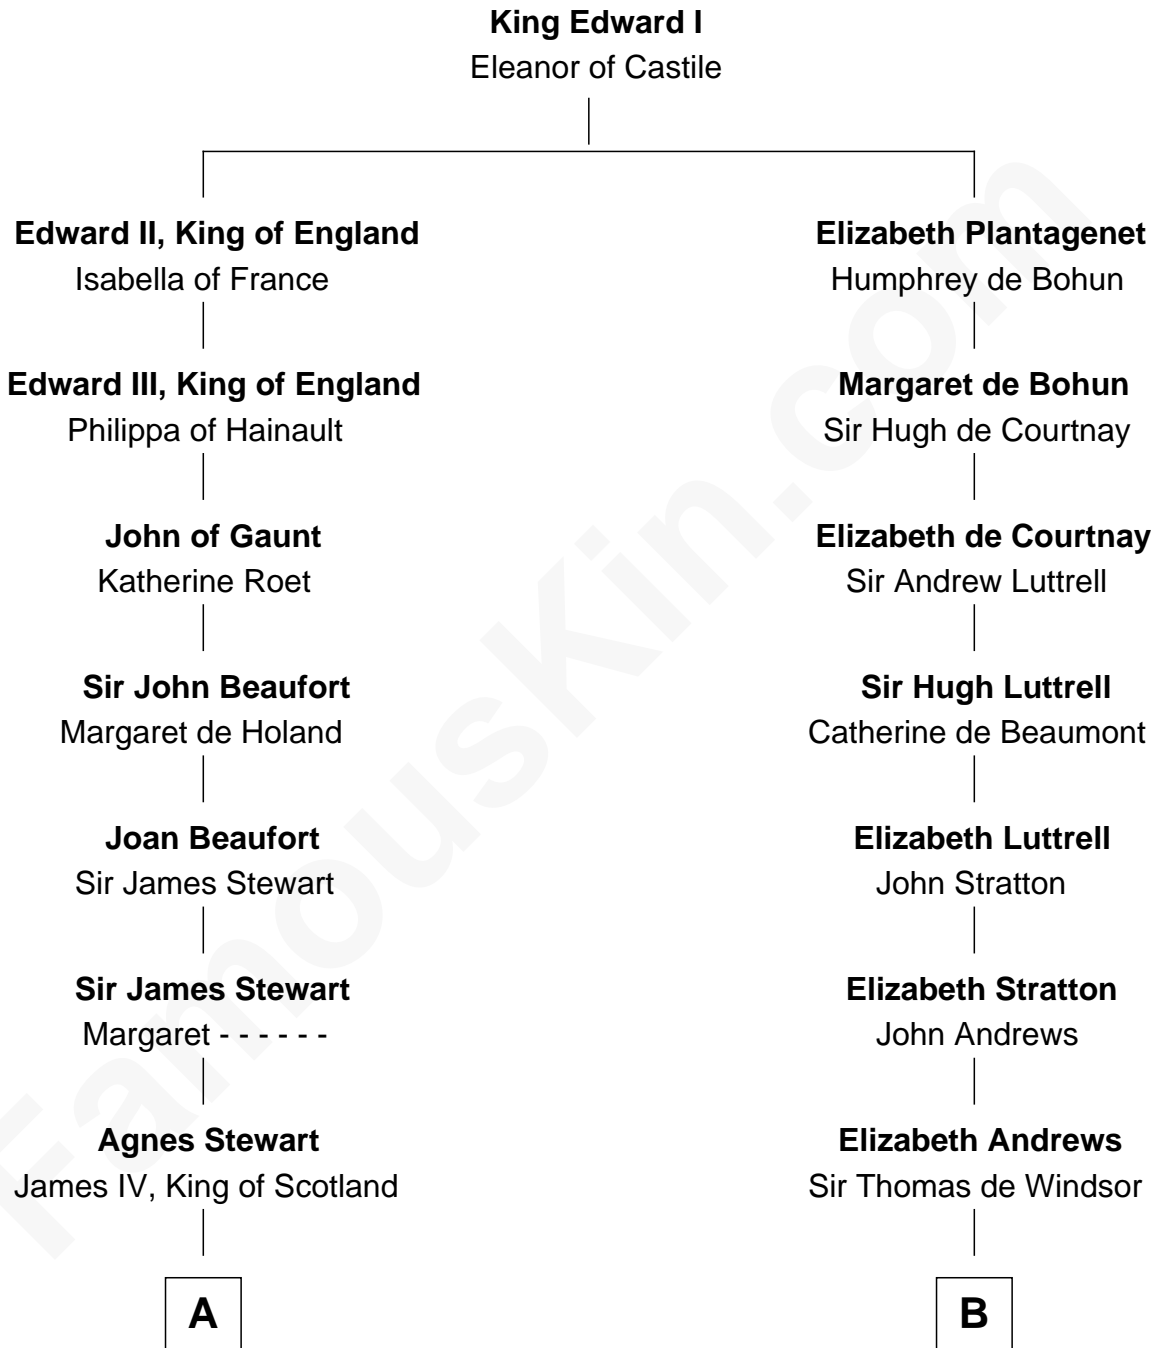

FamousKin.com Relationship Chart of

Guy Ritchie

British Filmmaker

14th cousin 7 times removed of

Caleb Brewster

Member of the Culper Spy Ring during the American Revolution

C

Frederica Crofton

Hubert McLaughlin

Vivian Guy Ouseley McLaughlin

Edith Jane Martineau

Doris Margaretta McLaughlin

Stuart John Ritchie

John Vivian Ritchie

Amber Mary Parkinson

Guy Ritchie