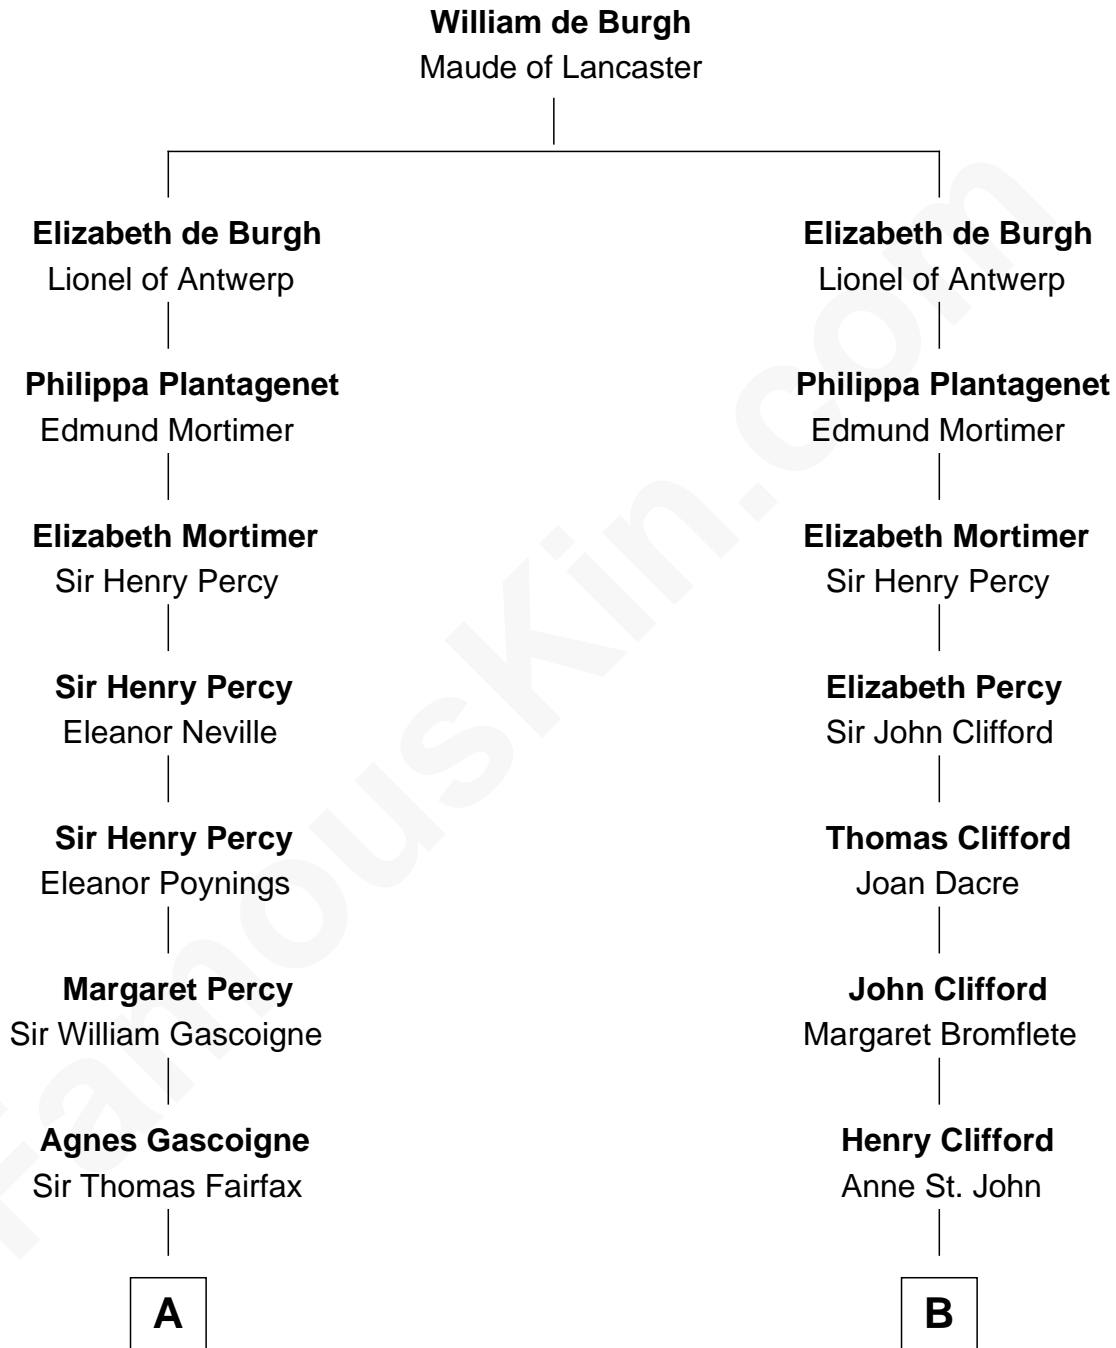

# FamousKin.com Relationship Chart of

**Guy Ritchie**

*British Filmmaker*

20th cousin 1 time removed of

**Sandra Day O'Connor**

*First Female U.S. Supreme Court Justice*

**C**

**Edith Jane Martineau**  
Vivian Guy Ouseley McLaughlin

**Doris Margaretta McLaughlin**  
Stuart John Ritchie

**John Vivian Ritchie**  
Amber Mary Parkinson

**Guy Ritchie**  
*British Filmmaker*

**D**

**Lettice Carlyle Cobb**  
Luke Day

**Hollis Day**  
Eliza L. Flanders

**Henry Clay Day**  
Alice Edith Hilton

**Henry R. Day**  
Ada Mae Wilkey

**Sandra Day O'Connor**  
*U.S. Supreme Court Justice*