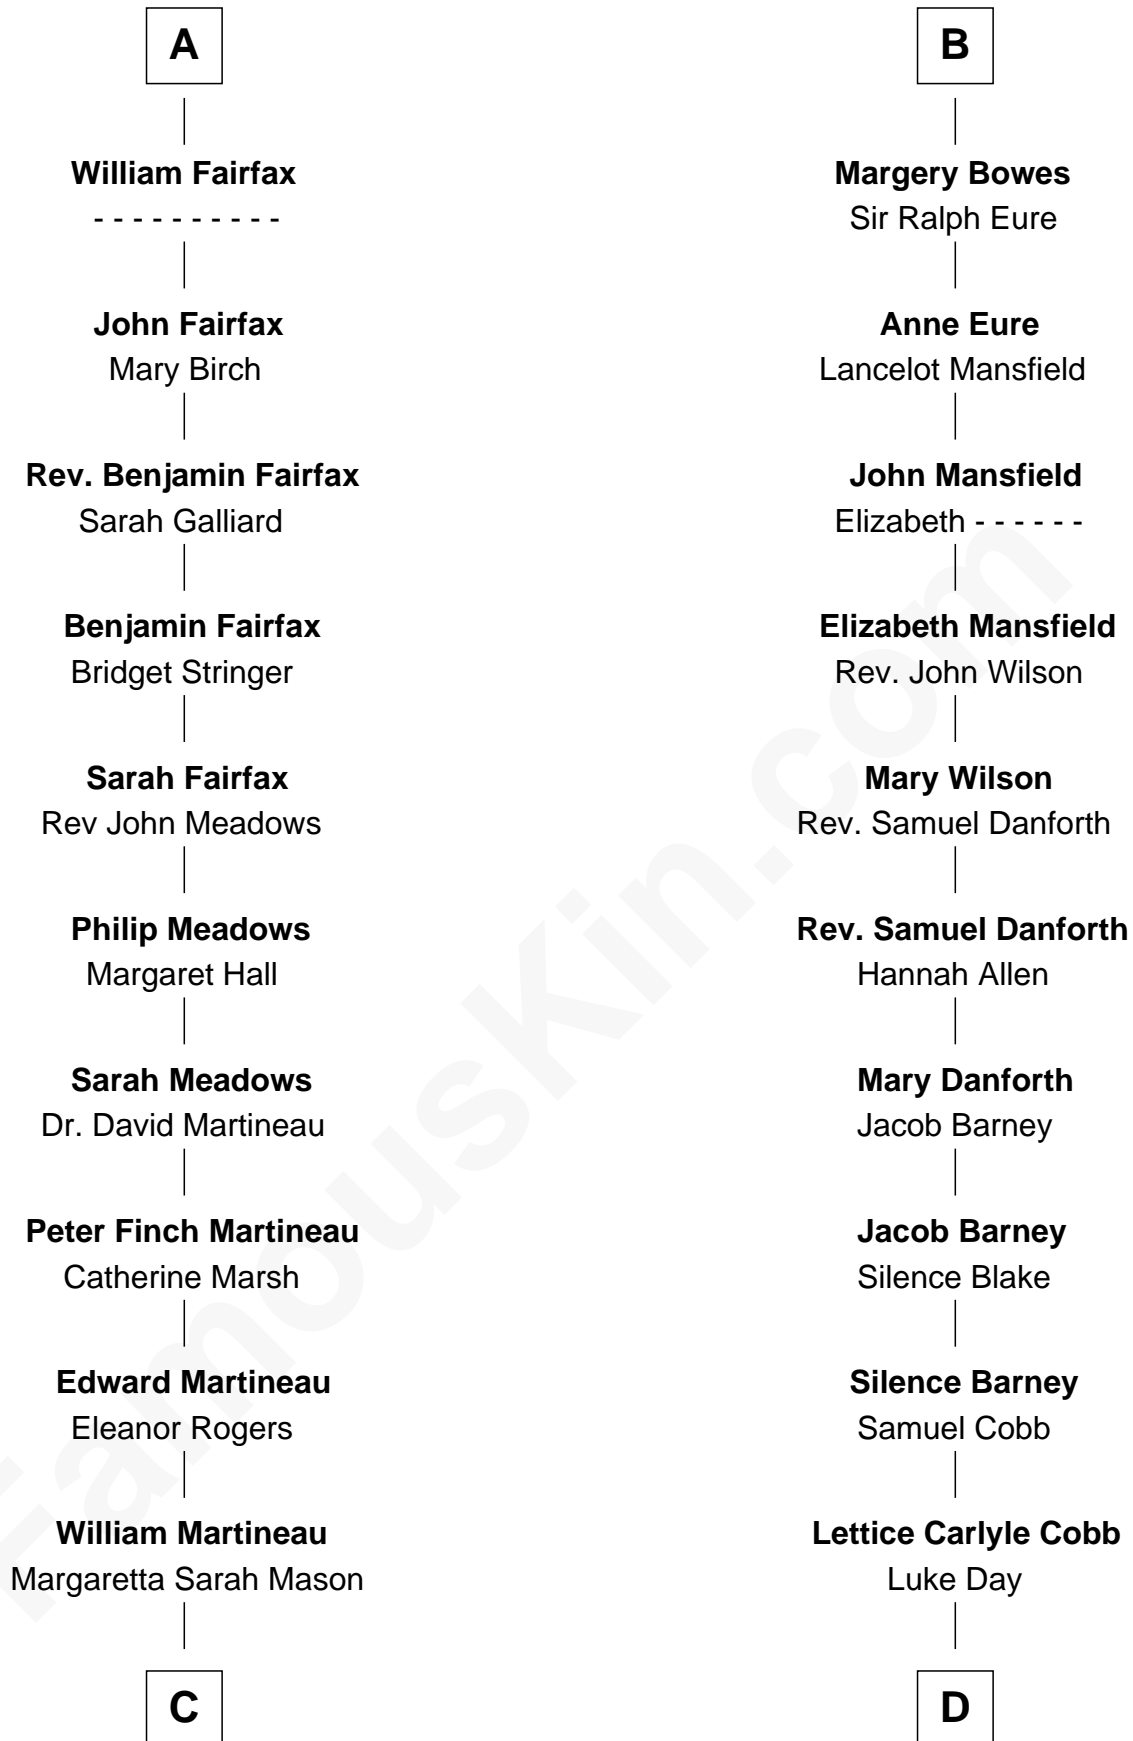

# FamousKin.com Relationship Chart of

**Guy Ritchie**  
*British Filmmaker*

20th cousin of

**Sandra Day O'Connor**  
*First Female U.S. Supreme Court Justice*

**C**

**Edith Jane Martineau**  
Vivian Guy Ouseley McLaughlin

**Doris Margaretta McLaughlin**  
Stuart John Ritchie

**John Vivian Ritchie**  
Amber Mary Parkinson

**Guy Ritchie**  
*British Filmmaker*

**D**

**Hollis Day**  
Eliza L. Flanders

**Henry Clay Day**  
Alice Edith Hilton

**Henry R. Day**  
Ada Mae Wilkey

**Sandra Day O'Connor**  
*U.S. Supreme Court Justice*