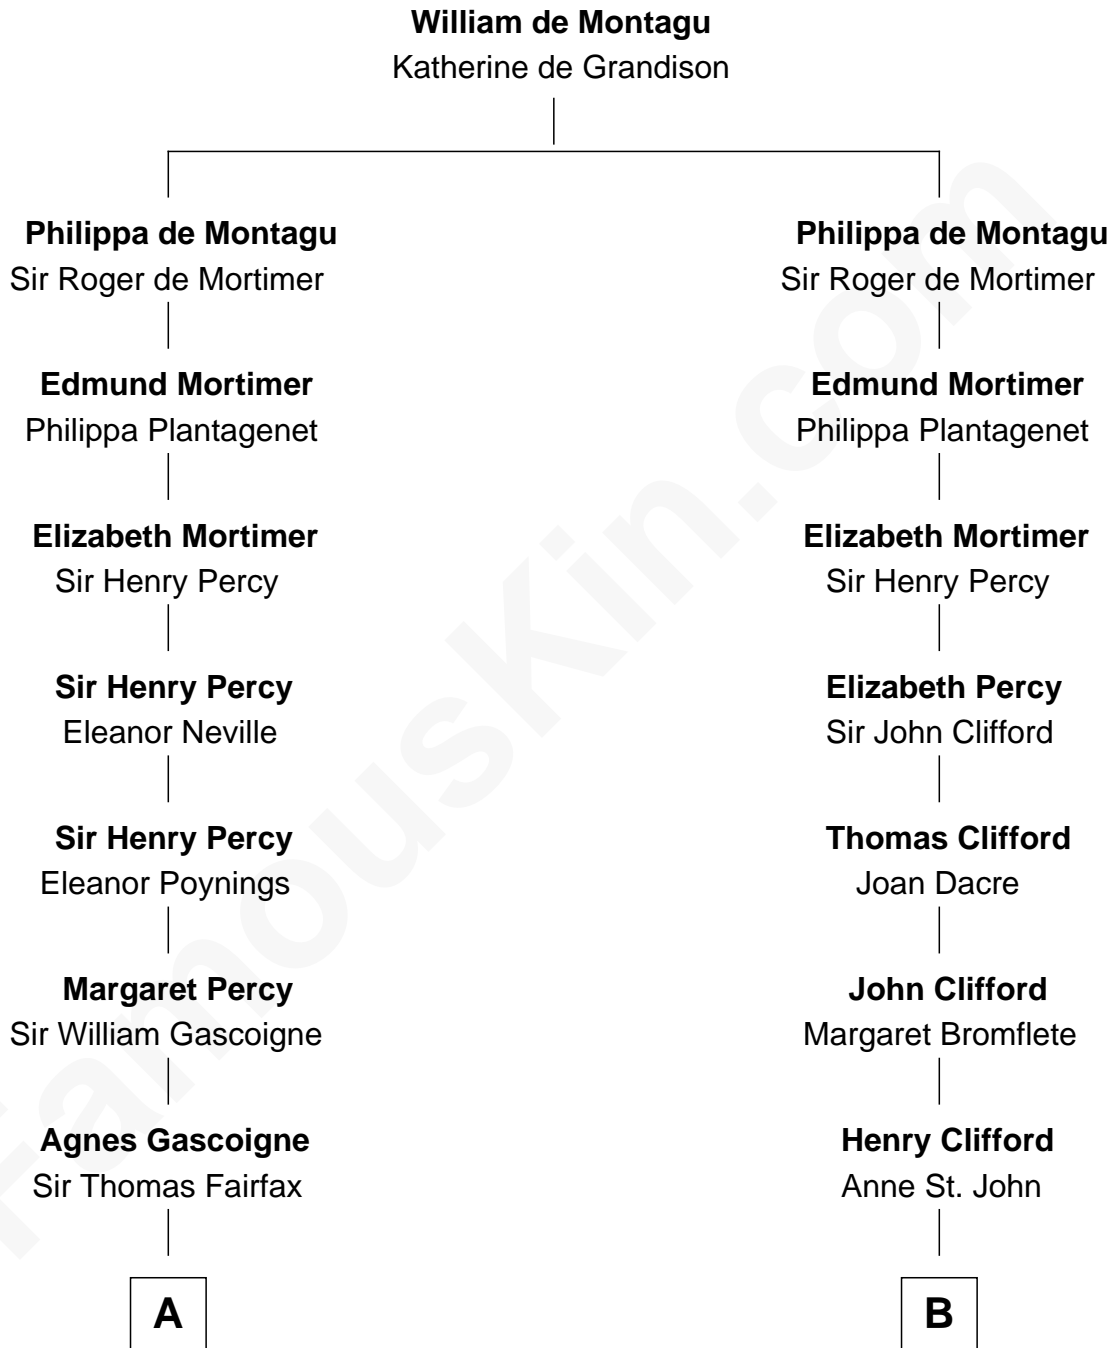

FamousKin.com Relationship Chart of

Guy Ritchie

British Filmmaker

20th cousin 1 time removed of

Sandra Day O'Connor

First Female U.S. Supreme Court Justice

C

Edith Jane Martineau
Vivian Guy Ouseley McLaughlin

Doris Margaretta McLaughlin
Stuart John Ritchie

John Vivian Ritchie
Amber Mary Parkinson

Guy Ritchie
British Filmmaker

D

Lettice Carlyle Cobb
Luke Day

Hollis Day
Eliza L. Flanders

Henry Clay Day
Alice Edith Hilton