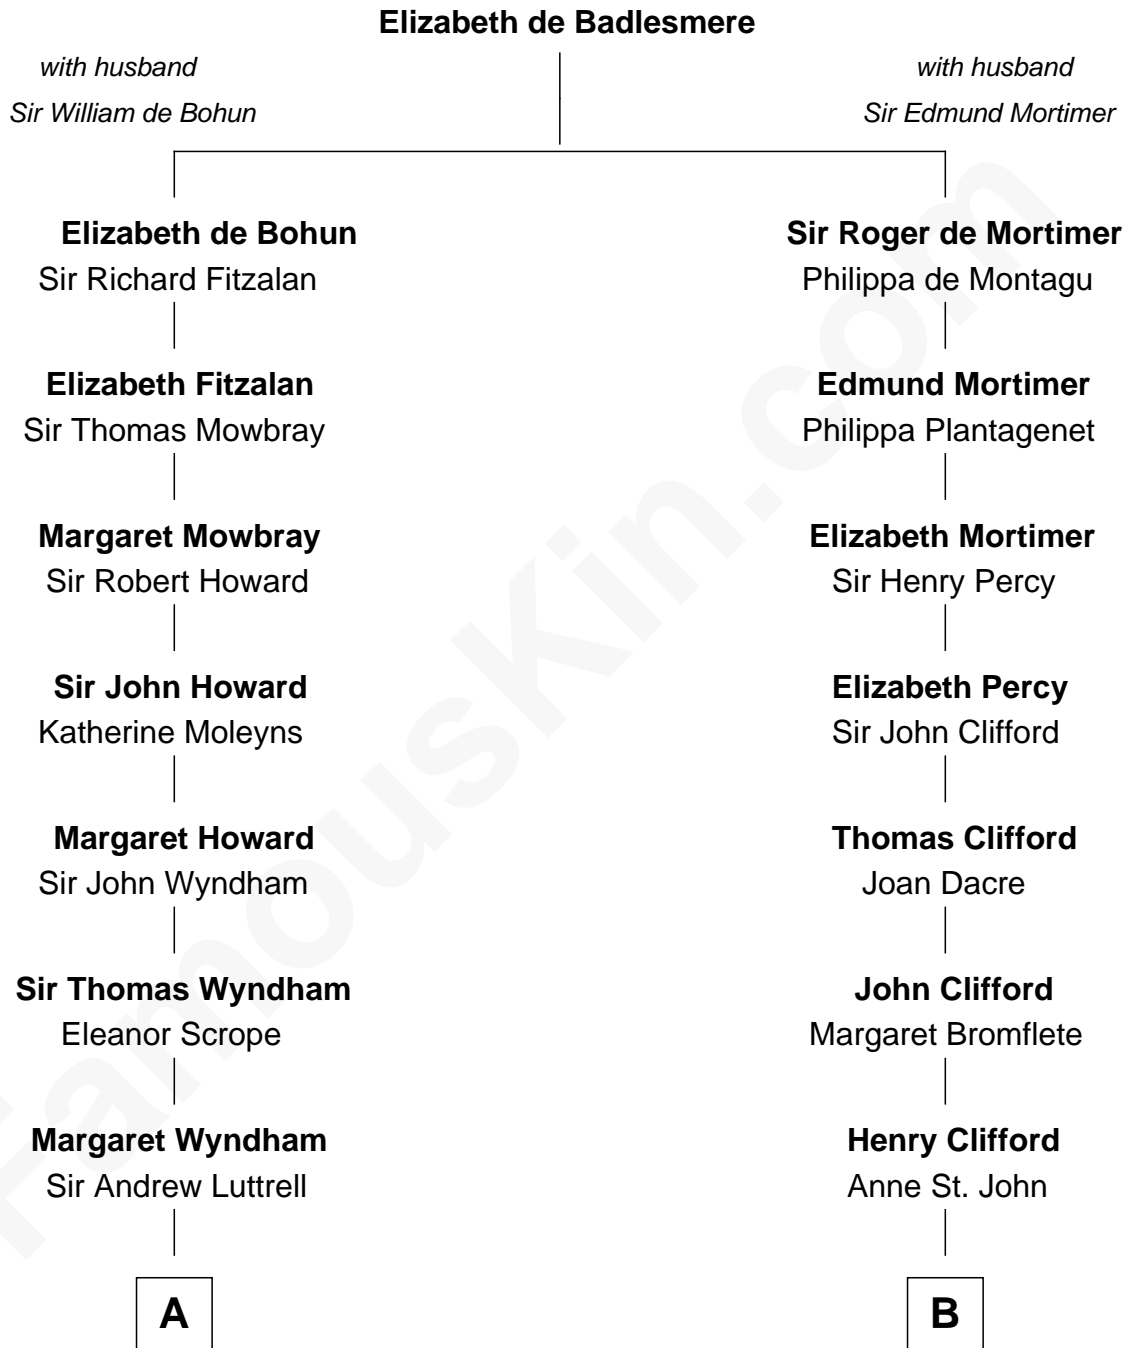

FamousKin.com Relationship Chart of

Guy Ritchie

British Filmmaker

20th cousin 1 time removed of

Sandra Day O'Connor

First Female U.S. Supreme Court Justice

C

Vivian Guy Ouseley McLaughlin

Edith Jane Martineau

Doris Margaretta McLaughlin

Stuart John Ritchie

John Vivian Ritchie

Amber Mary Parkinson

Guy Ritchie

British Filmmaker

D