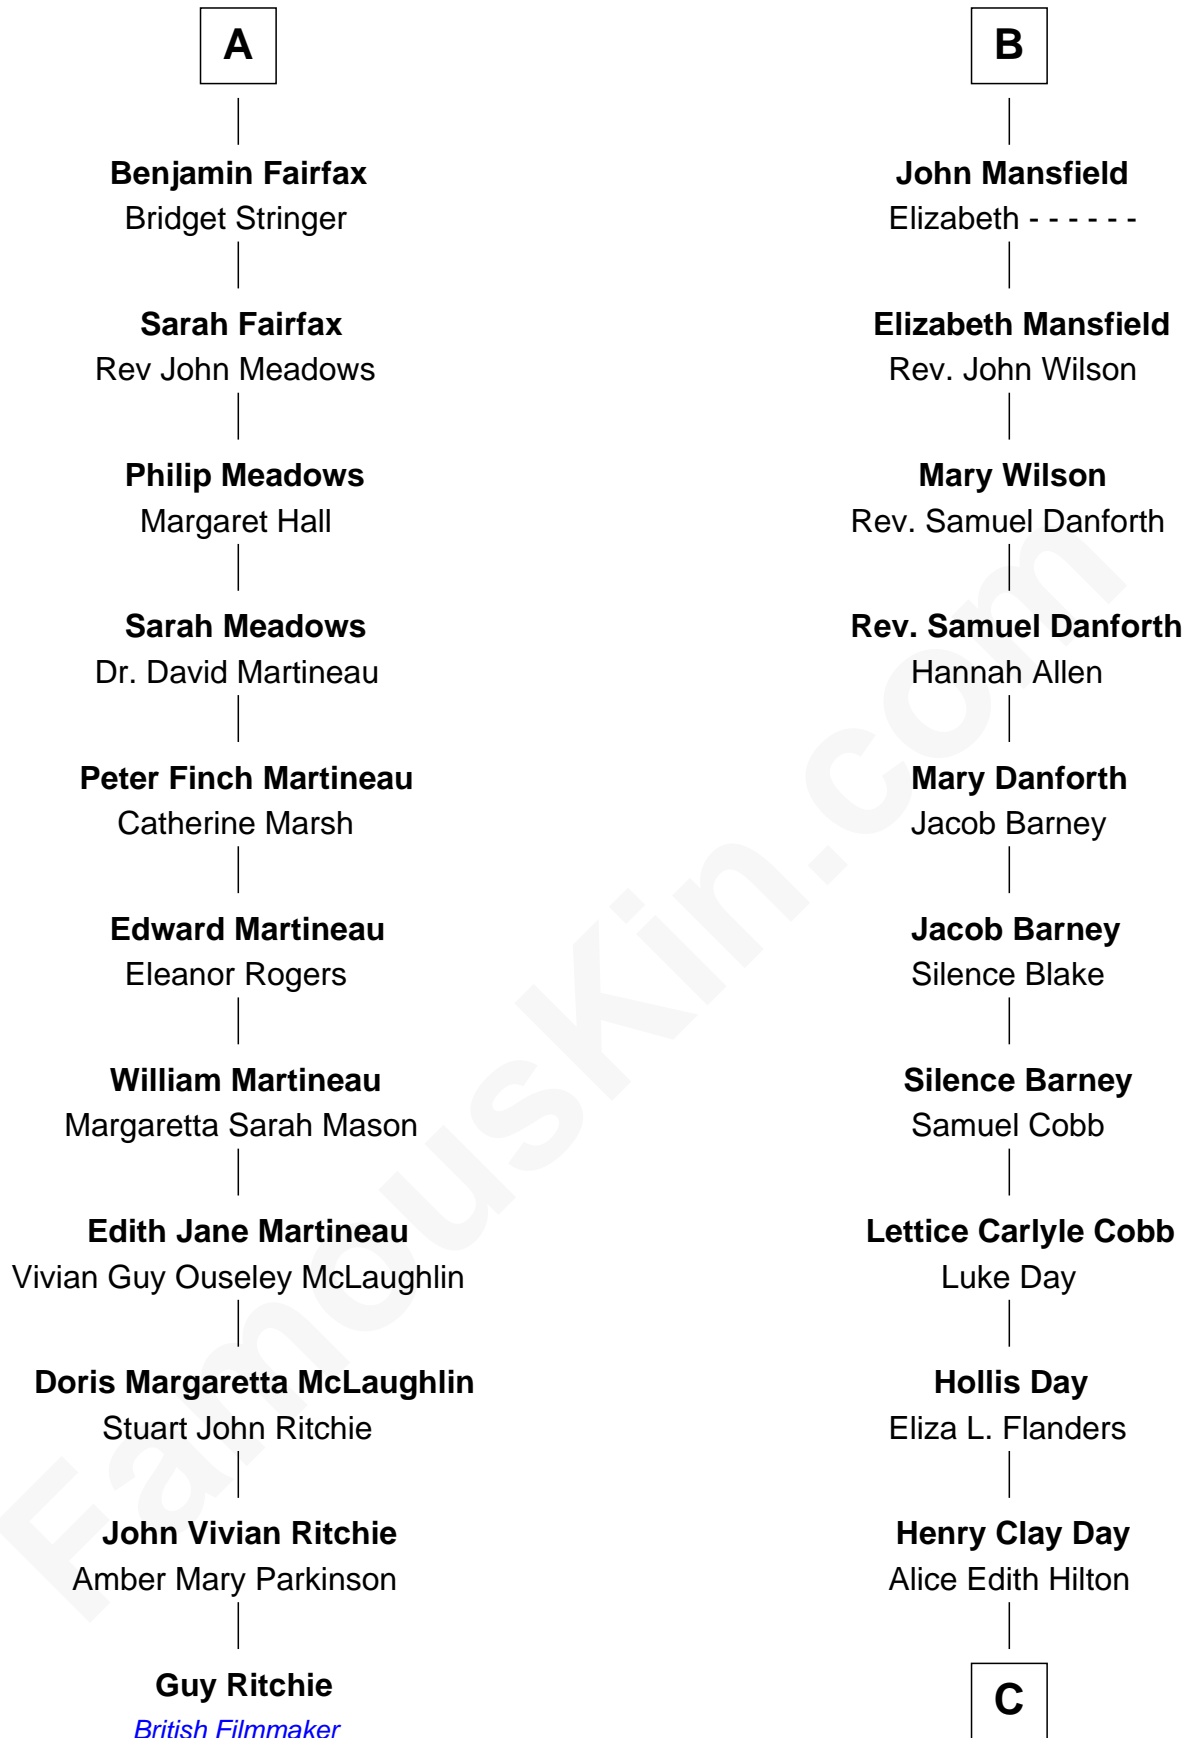

FamousKin.com Relationship Chart of

Guy Ritchie

British Filmmaker

17th cousin 1 time removed of

Sandra Day O'Connor

First Female U.S. Supreme Court Justice

C

Henry R. Day
Ada Mae Wilkey

Sandra Day O'Connor
U.S. Supreme Court Justice

FamousKin.com