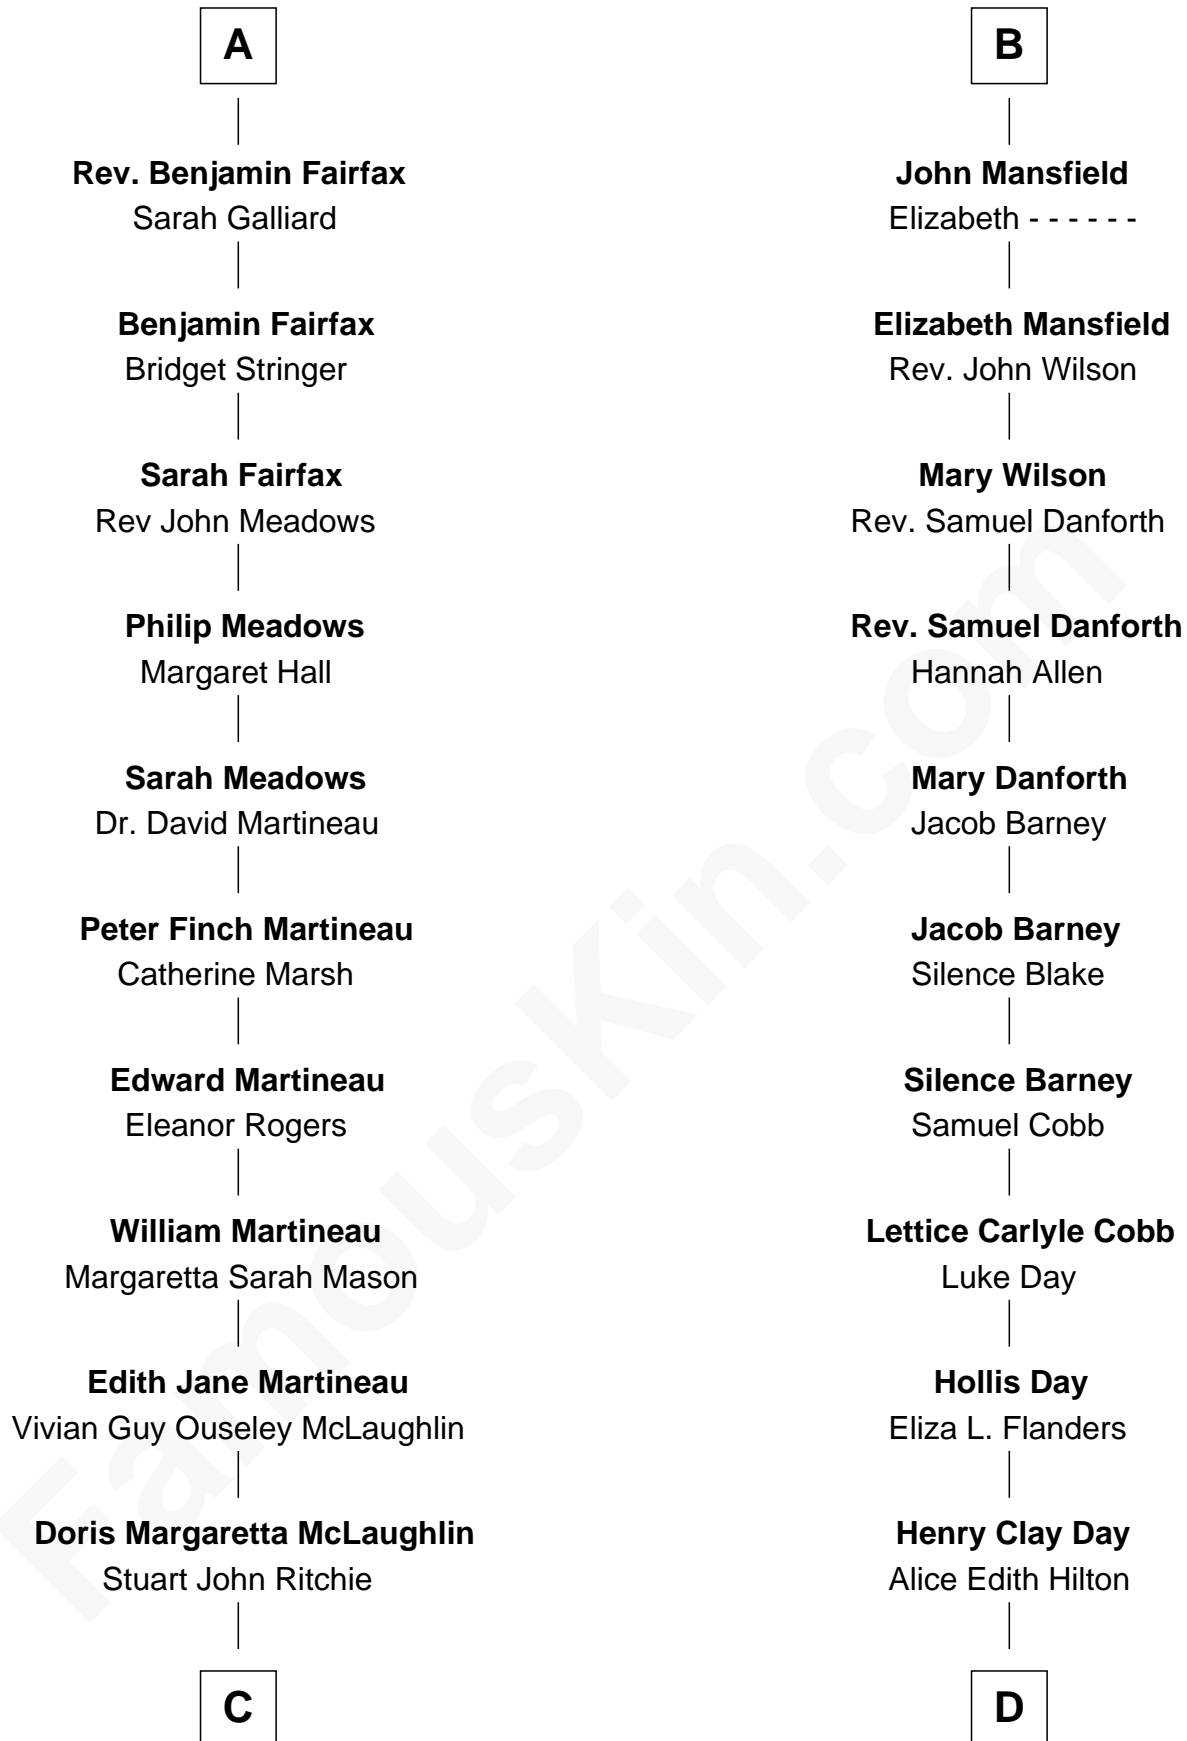

FamousKin.com Relationship Chart of

Guy Ritchie

British Filmmaker

18th cousin of

Sandra Day O'Connor

First Female U.S. Supreme Court Justice

C

John Vivian Ritchie
Amber Mary Parkinson

Guy Ritchie
British Filmmaker

D

Henry R. Day
Ada Mae Wilkey

Sandra Day O'Connor
U.S. Supreme Court Justice

FamousKin.com