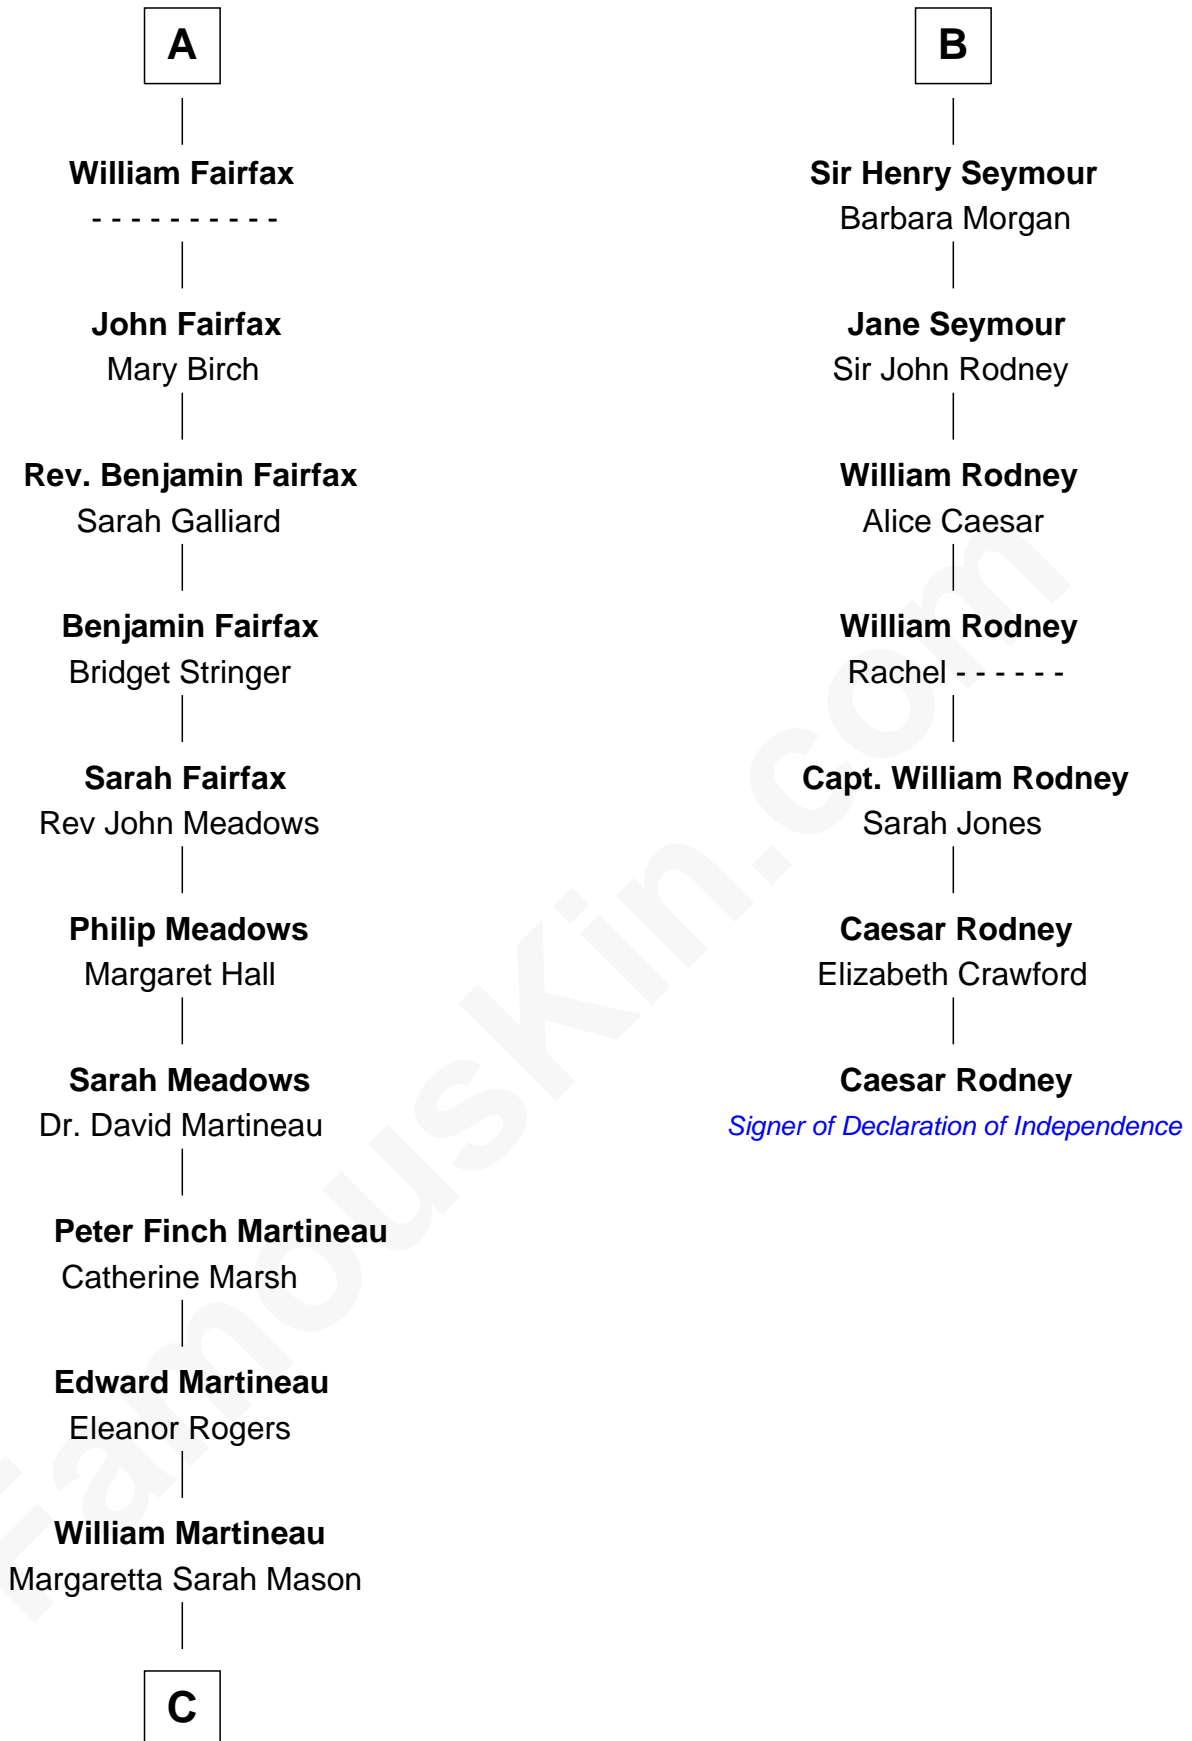

# FamousKin.com Relationship Chart of

**Guy Ritchie**

*British Filmmaker*

13th cousin 7 times removed of

**Caesar Rodney**

*Signer of the Declaration of Independence*

**C**

—  
**Edith Jane Martineau**  
Vivian Guy Ouseley McLaughlin

—  
**Doris Margaretta McLaughlin**  
Stuart John Ritchie

—  
**John Vivian Ritchie**  
Amber Mary Parkinson

—  
**Guy Ritchie**  
*British Filmmaker*