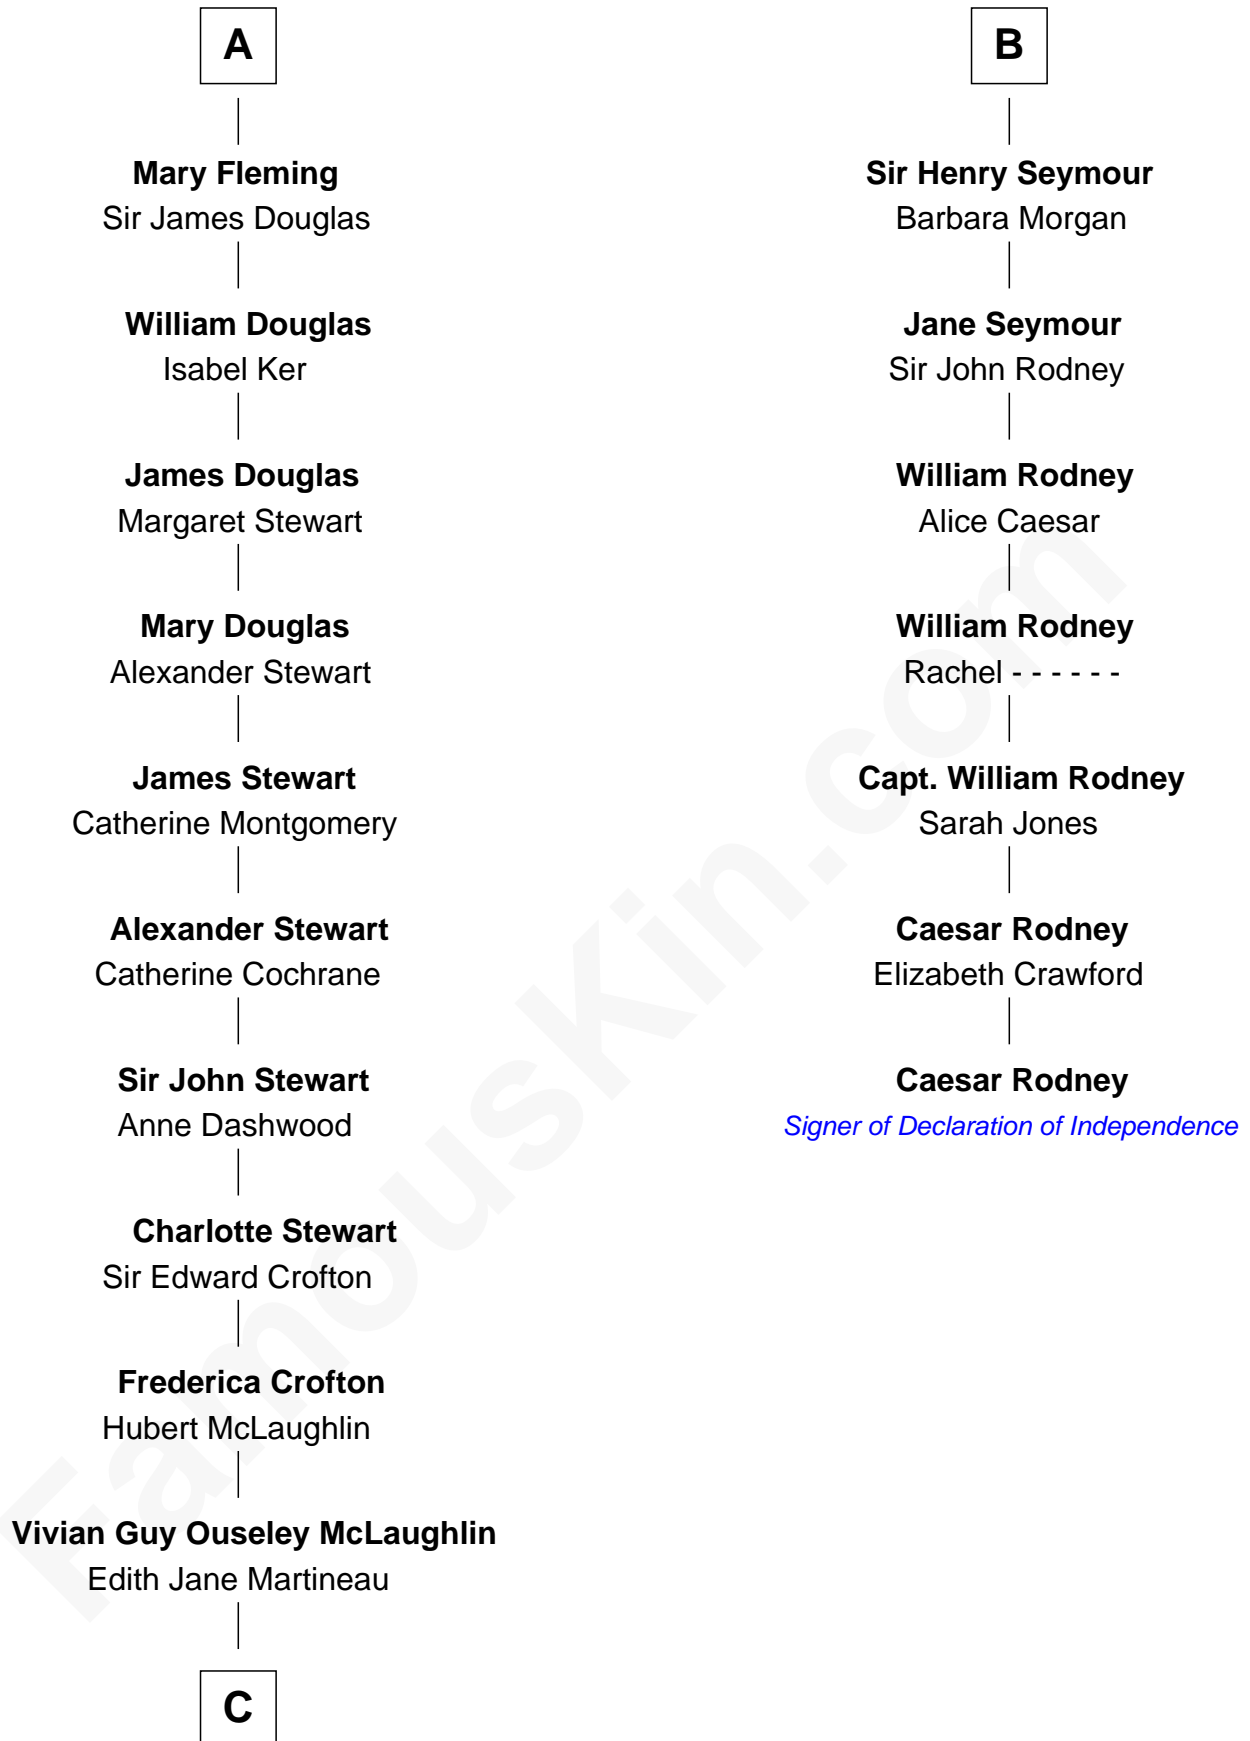

# FamousKin.com Relationship Chart of

**Guy Ritchie**

*British Filmmaker*

13th cousin 6 times removed of

**Caesar Rodney**

*Signer of the Declaration of Independence*

**Edward III, King of England**

Philippa of Hainault

**C**

—  
**Doris Margaretta McLaughlin**

Stuart John Ritchie

—  
**John Vivian Ritchie**

Amber Mary Parkinson

—  
**Guy Ritchie**

*British Filmmaker*

FamousKin.com