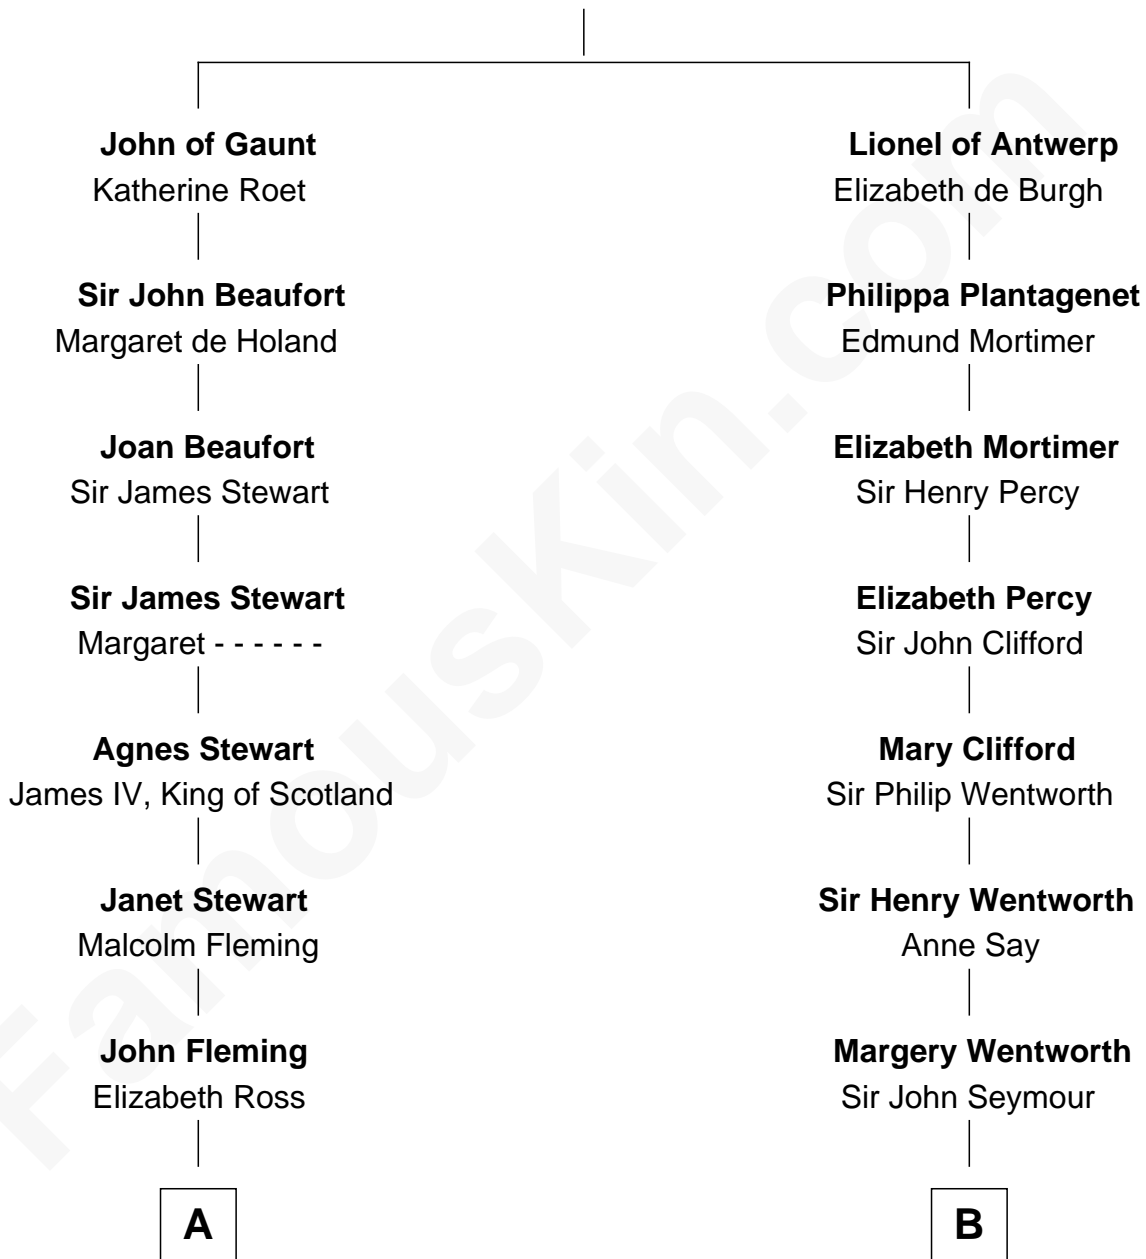

# FamousKin.com Relationship Chart of

**Guy Ritchie**

*British Filmmaker*

13th cousin 6 times removed of

**Caesar Rodney**

*Signer of the Declaration of Independence*

**Edward III, King of England**

Philippa of Hainault

**C**

—  
**Doris Margaretta McLaughlin**

Stuart John Ritchie

—  
**John Vivian Ritchie**

Amber Mary Parkinson

—  
**Guy Ritchie**

*British Filmmaker*

FamousKin.com