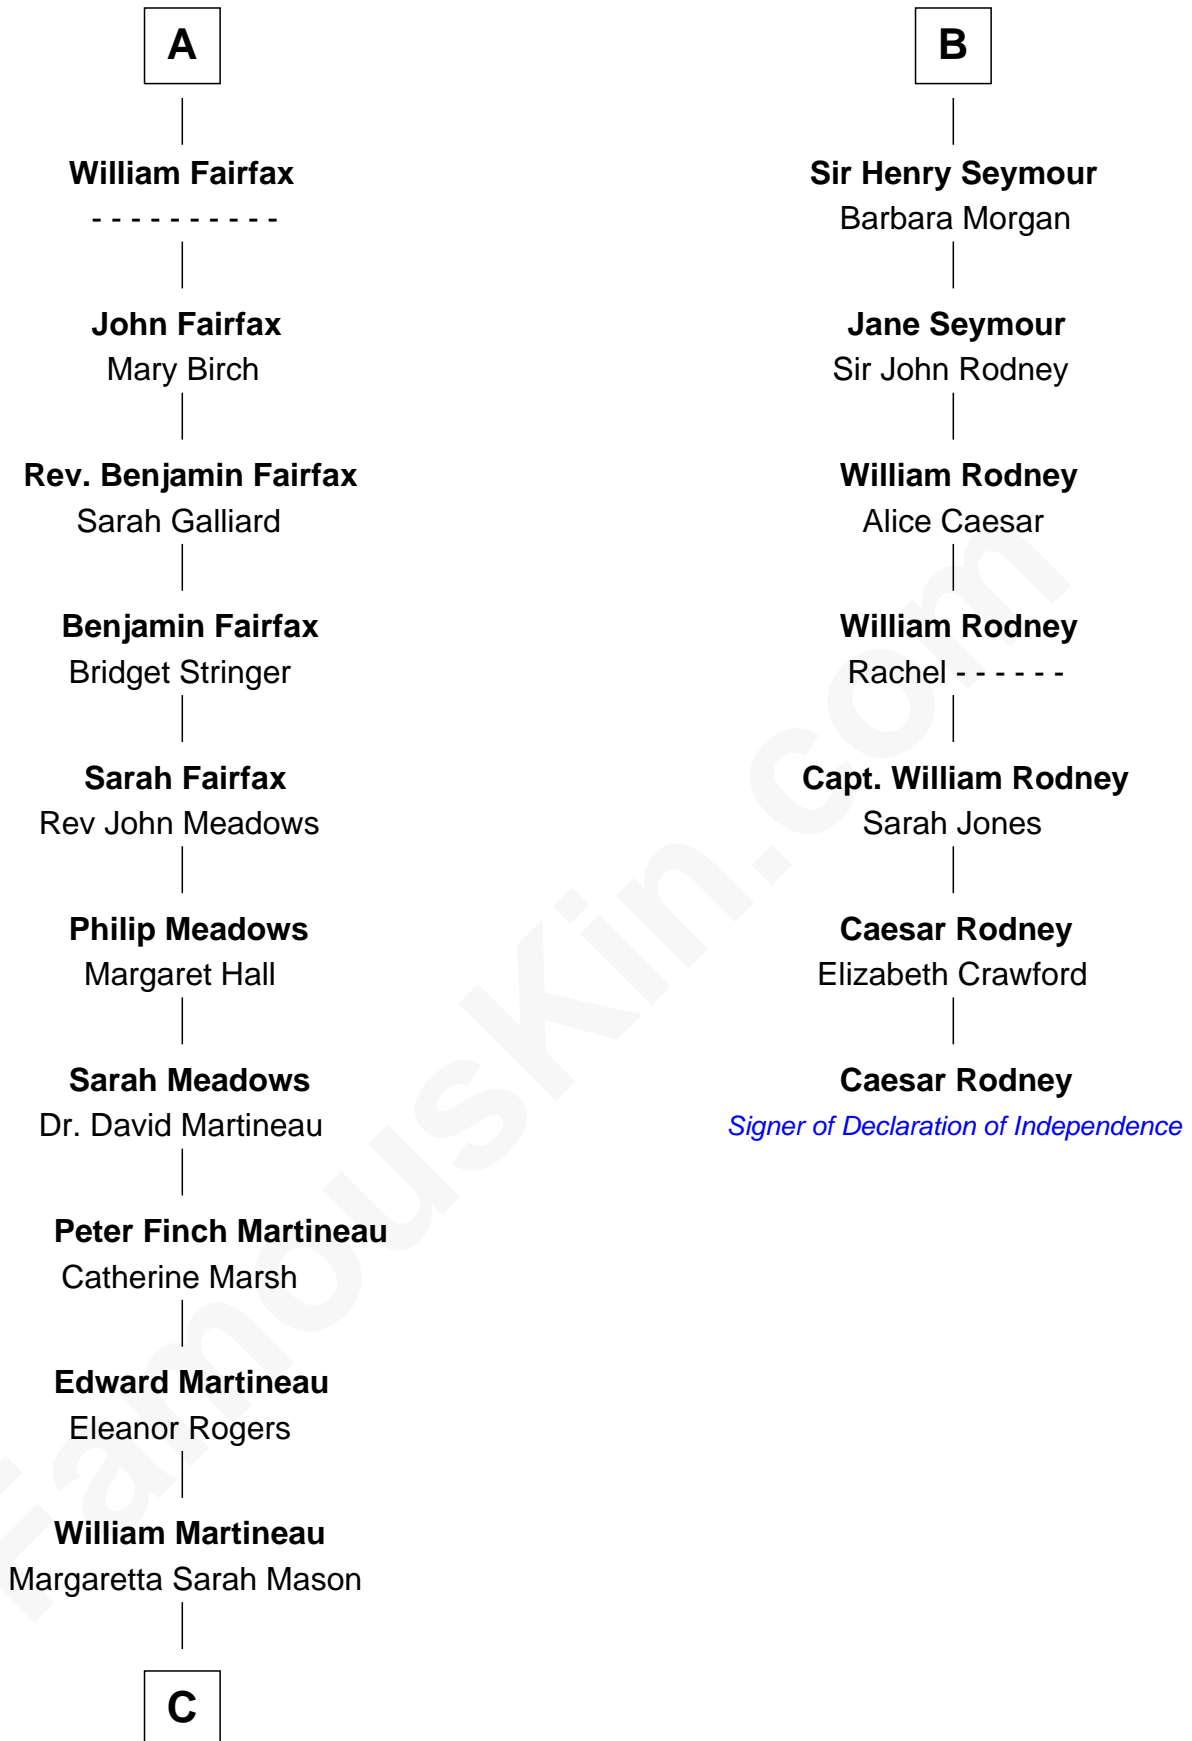

FamousKin.com Relationship Chart of

Guy Ritchie

British Filmmaker

13th cousin 7 times removed of

Caesar Rodney

Signer of the Declaration of Independence

Sir Hugh I de Audley

Iseult de Mortimer

C

—
Edith Jane Martineau
Vivian Guy Ouseley McLaughlin

—
Doris Margareta McLaughlin
Stuart John Ritchie

—
John Vivian Ritchie
Amber Mary Parkinson

—
Guy Ritchie
British Filmmaker