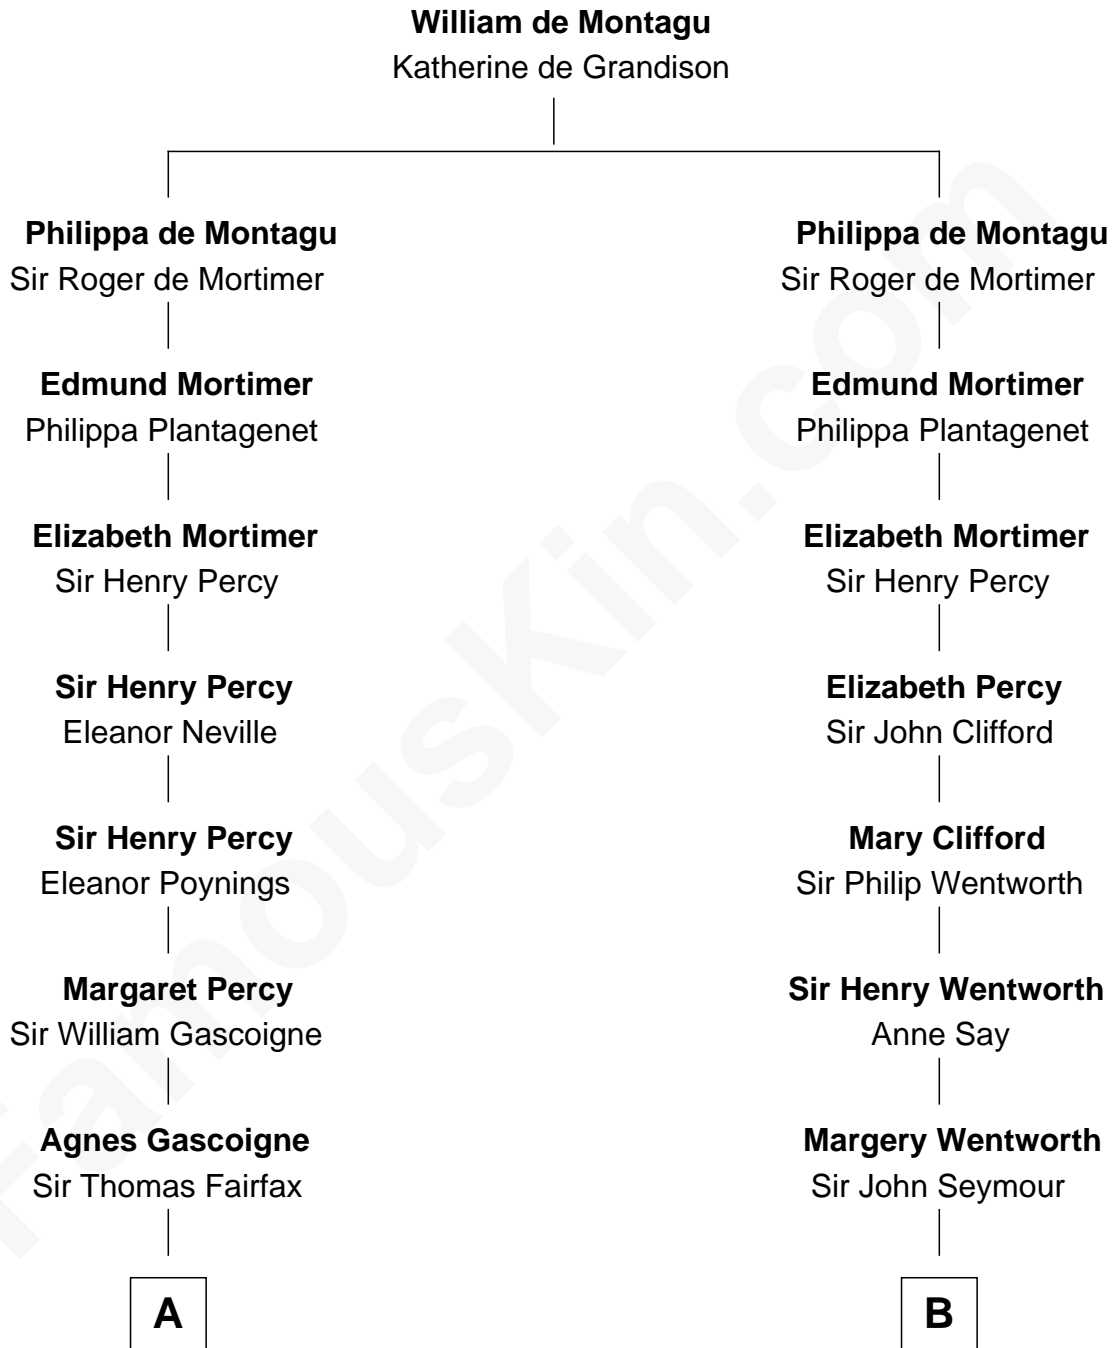

FamousKin.com Relationship Chart of

Guy Ritchie

British Filmmaker

13th cousin 7 times removed of

Caesar Rodney

Signer of the Declaration of Independence

C

—
Edith Jane Martineau
Vivian Guy Ouseley McLaughlin

—
Doris Margaretta McLaughlin
Stuart John Ritchie

—
John Vivian Ritchie
Amber Mary Parkinson

—
Guy Ritchie
British Filmmaker

FamousKin.com