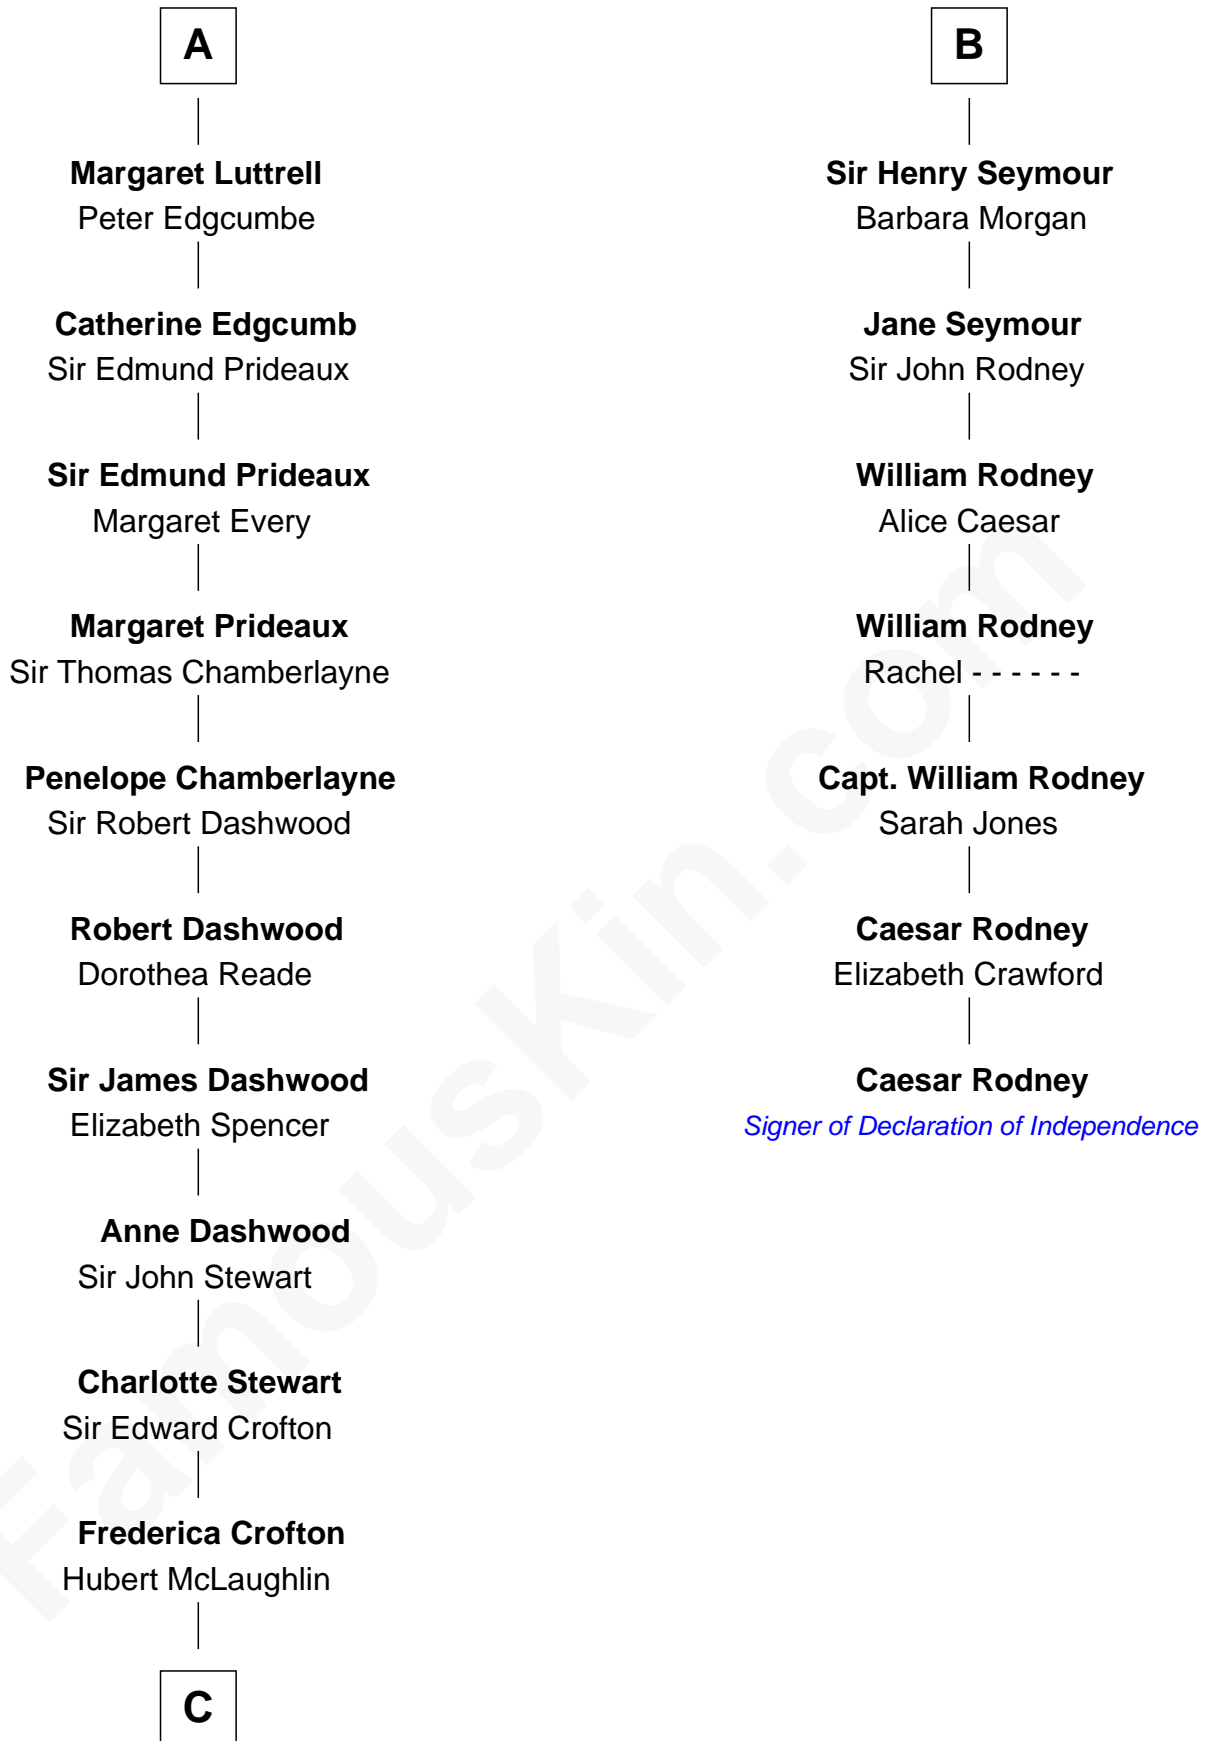

FamousKin.com Relationship Chart of

Guy Ritchie

British Filmmaker

13th cousin 7 times removed of

Caesar Rodney

Signer of the Declaration of Independence

C

—
Vivian Guy Ouseley McLaughlin

Edith Jane Martineau

—
Doris Margareta McLaughlin

Stuart John Ritchie

—
John Vivian Ritchie

Amber Mary Parkinson

—
Guy Ritchie

British Filmmaker

FamousKin.com