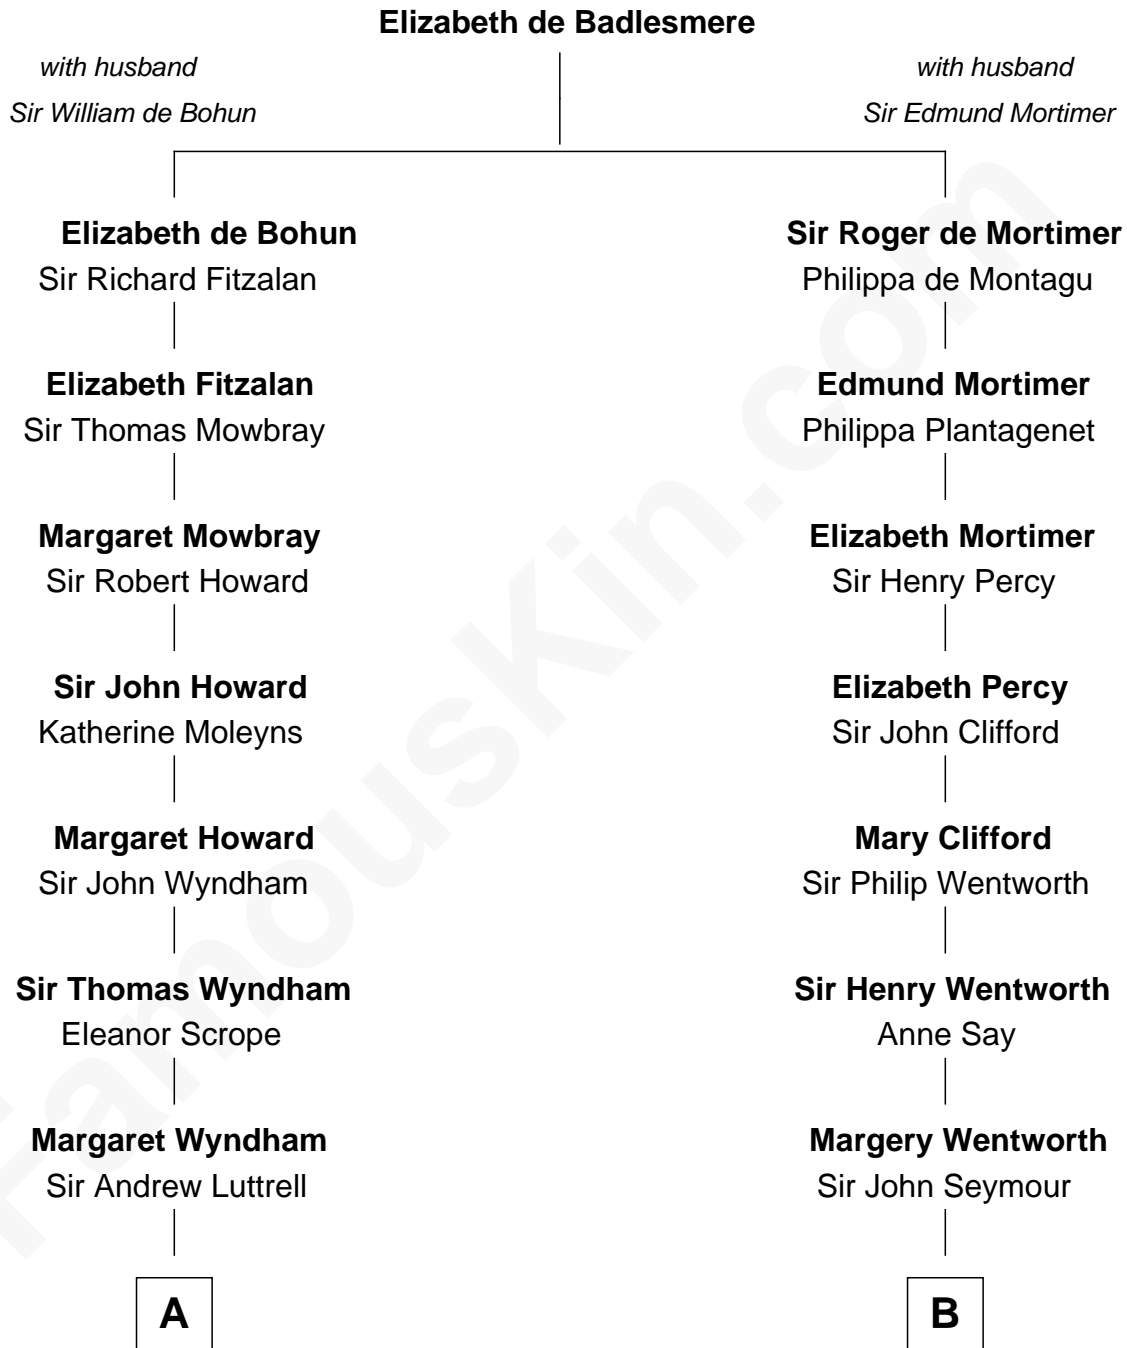

FamousKin.com Relationship Chart of

Guy Ritchie

British Filmmaker

13th cousin 7 times removed of

Caesar Rodney

Signer of the Declaration of Independence

C

—
Vivian Guy Ouseley McLaughlin

Edith Jane Martineau

—
Doris Margareta McLaughlin

Stuart John Ritchie

—
John Vivian Ritchie

Amber Mary Parkinson

—
Guy Ritchie

British Filmmaker

FamousKin.com