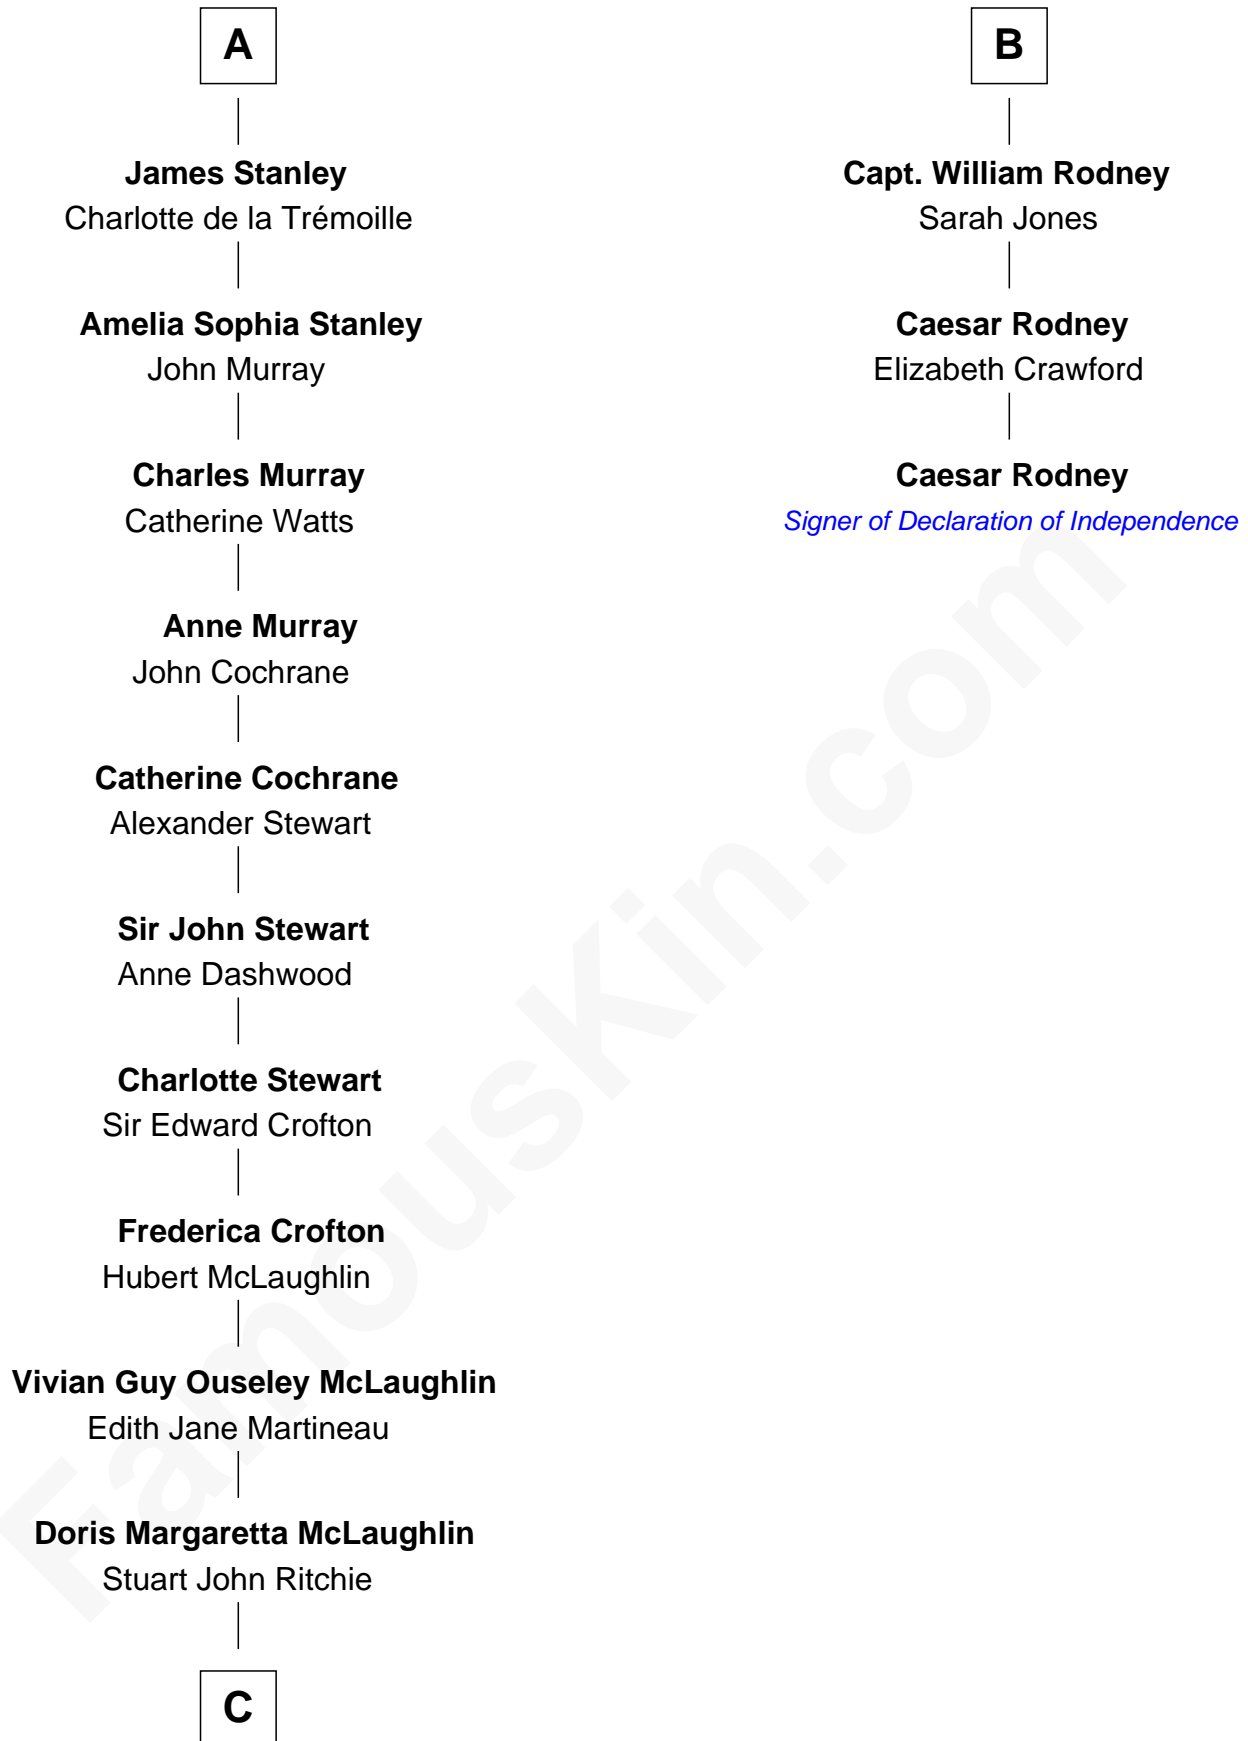

# FamousKin.com Relationship Chart of

**Guy Ritchie**

*British Filmmaker*

9th cousin 9 times removed of

**Caesar Rodney**

*Signer of the Declaration of Independence*

**Sir John Clifford**

Elizabeth Percy

**Henry Clifford**

Eleanor Brandon

**Margaret Clifford**

Henry Stanley

**William Stanley**

Elizabeth de Vere

**A**

**Mary Clifford**

Sir Philip Wentworth

**Sir Henry Wentworth**

Anne Say

**Margery Wentworth**

Sir John Seymour

**Sir Henry Seymour**

Barbara Morgan

**Jane Seymour**

Sir John Rodney

**William Rodney**

Alice Caesar

**William Rodney**

Rachel - - - - -

**B**

**C**

—  
**John Vivian Ritchie**  
Amber Mary Parkinson